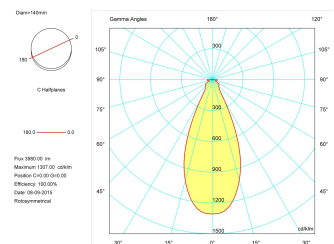

Item code	11.3645.5431.02
Product type	IN
Category	Surface Downlights
Family	Tubular-S
Subfamily	Tubular G
Materials	Luminaire body built in extruded aluminium.
Optical system	Luminaire built-in a high purity aluminium reflector with tempered protection glass.
Installation instructions	Luminaire designed for Ceiling suspended installation.
Pictograms	

Dimensions

Product dimensions (mm)	Ø140 x 455
Net weight (g)	2600

Scheme

Scheme

Product

Real power (W)	42
Real luminous flux (Lm)	3980
Luminous efficiency (Lm/W)	94,8
Beam angle (°)	36
Life time (h)	50000
IP	20
Electrical class insulation	Class 1
Operating temperature	from -20°C to 35°C
Electrical feeding	220..240V, 50/60Hz
Colour	Gold
Energy efficiency class	A+

Control gear

Control gear included	Yes
Control gear	Electronic Control Gear
Factor de potencia	0,99

Light source

Light source included	Yes
Light source	Led
Nominal power (W)	37
Nominal luminous flux (Lm)	4400
Colour temperature (K)	4000
Colour consistency (SDCM)	3
CRI	90

Photometry

Photometry