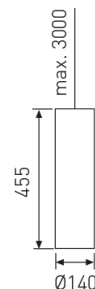

**Decorative and minimalist luminaire with neutral aesthetic from the TROLL family Tubular LED.**

**DESCRIPTION**

Decorative and minimalist luminaire with neutral aesthetic from the TROLL family Tubular LED setting an advanced and innovative thermal balance system through passive dissipation with stable colour temperature of 2700° K (warm white) optimised to be used as general lighting of commercial or domestic areas, as well as contract spaces where aesthetic and design were a relevant requirement. Designed for Ceiling suspended installation. Luminaire body built in extruded aluminium finished in golden with golden interior Luminaire built-in an high purity aluminium reflector with tempered protection glass with an angle beam of 12°. Luminaire sets a 37 W LED source with CRI higher than 85 % and a chromatic dispersion lower than 3 SMCD. Fixture has a luminous flux of 3565 Lm, with an efficiency of 84,9 Lm/W and a total consumption of 42 W. The average life for the luminaire is 50000 h (stabilised at a minimum flux of 70 % from the original). Luminaire built-in an auxiliary gear ON/OFF fed at 220-240V; 50/60 Hz.

**Pictograms**

**Dimensions**

Product dimensions (mm)	Ø140 x 455
Net weight (g)	2600

**Scheme**

**Product**

Real power (W)	42
Real luminous flux (Lm)	3565
Luminous efficiency (Lm/W)	84,9
Beam angle (°)	12
Life time (h)	50000
IP	20
Electrical class insulation	Class 1
Operating temperature	from -20°C to 35°C
Electrical feeding	220..240V, 50/60Hz
Colour	Gold
Energy efficiency class	A

**Control gear**

Control gear included	Yes
Control gear	Electronic Control Gear
Factor de potencia	0,99

**Light source**

Light source included	Yes
Light source	Led
Nominal power (W)	37
Nominal luminous flux (Lm)	3900
Colour temperature (K)	2700
Colour consistency (SDCM)	3
CRI	90