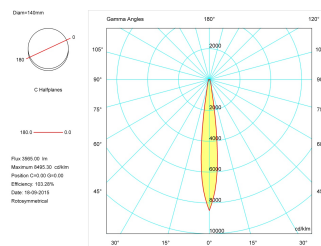

Photometry

Photometry