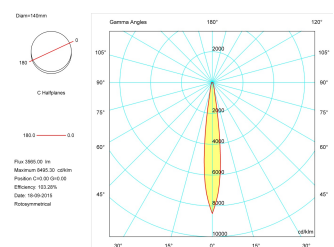

Item code	11.3645.6211.22
Product type	IN
Category	Surface Downlights
Family	Tubular-S
Subfamily	Tubular G
Materials	Luminaire body built in extruded aluminium.
Optical system	Luminaire built-in a high purity aluminium reflector with tempered protection glass.
Installation instructions	Luminaire designed for Ceiling suspended installation.
Pictograms	

Dimensions

Product dimensions (mm)	Ø140 x 455
Net weight (g)	2600

Scheme

Scheme

Product

Real power (W)	42
Real luminous flux (Lm)	3565
Luminous efficiency (Lm/W)	84,9
Beam angle (°)	12
Life time (h)	50000
IP	20
Electrical class insulation	Class 1
Operating temperature	from -20°C to 35°C
Electrical feeding	220..240V, 50/60Hz
Colour	Anthracite
Energy efficiency class	A

Control gear

Control gear included	Yes
Control gear	Electronic Control Gear
Factor de potencia	0,99

Light source

Light source included	Yes
Light source	Led
Nominal power (W)	37
Nominal luminous flux (Lm)	3900
Colour temperature (K)	2700
Colour consistency (SDCM)	3
CRI	90

Photometry

Photometry