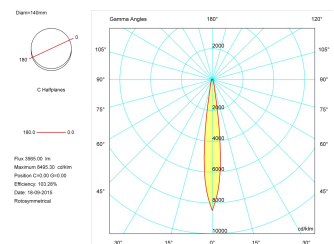

Item code	11.3645.6211.22
Product type	IN
Category	Surface Downlights
Family	Tubular-S
Subfamily	Tubular G
Materials	Luminaire body built in extruded aluminium.
Optical system	Luminaire built-in a high purity aluminium reflector with tempered protection glass.
Installation instructions	Luminaire designed for Ceiling suspended installation.
Pictograms	

Dimensions

Product dimensions (mm)	Ø140 x 455
Net weight (g)	2600

Scheme

Scheme

Product

Real power (W)	42
Real luminous flux (Lm)	3565
Luminous efficiency (Lm/W)	84,9
Beam angle (°)	12
Life time (h)	50000
IP	20
Electrical class insulation	Class 1
Operating temperature	from -20°C to 35°C
Electrical feeding	220..240V, 50/60Hz
Colour	Anthracite
Energy efficiency class	A

Control gear

Control gear included	Yes
Control gear	Electronic Control Gear
Factor de potencia	0,99

Light source

Light source included	Yes
Light source	Led
Nominal power (W)	37
Nominal luminous flux (Lm)	3900
Colour temperature (K)	2700
Colour consistency (SDCM)	3
CRI	90

Photometry

Photometry