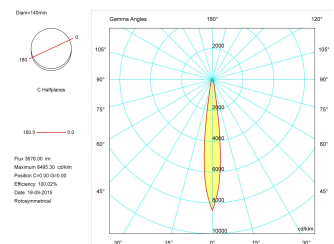

Photometry

Photometry