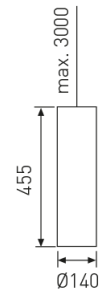

### Pictograms

### Dimensions

Product dimensions (mm)	Ø140 x 455
Net weight (g)	2600

### Product

Real power (W)	42
Real luminous flux (Lm)	3676
Luminous efficiency (Lm/W)	87,5
Beam angle (°)	12
Life time (h)	50000
IP	20
Electrical class insulation	Class 1
Operating temperature	from -20°C to 35°C
Electrical feeding	220..240V, 50/60Hz
Colour	Gold
Energy efficiency class	A+