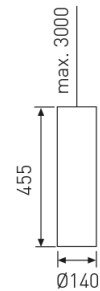

### Pictograms

### Dimensions

Product dimensions (mm)	Ø140 x 455
Net weight (g)	2600

### Product

Real power (W)	42
Real luminous flux (Lm)	3980
Luminous efficiency (Lm/W)	94,8
Beam angle (°)	12
Life time (h)	50000
IP	20
Electrical class insulation	Class 1
Operating temperature	from -20°C to 35°C
Electrical feeding	220..240V, 50/60Hz
Colour	Gold
Energy efficiency class	A+