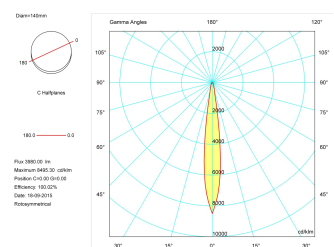

Item code	11.3645.6411.02
Product type	IN
Category	Surface Downlights
Family	Tubular-S
Subfamily	Tubular G
Materials	Luminaire body built in extruded aluminium.
Optical system	Luminaire built-in a high purity aluminium reflector with tempered protection glass.
Installation instructions	Luminaire designed for Ceiling suspended installation.
Pictograms	

Dimensions

Product dimensions (mm)	Ø140 x 455
Net weight (g)	2600

Scheme

Scheme

Product

Real power (W)	42
Real luminous flux (Lm)	3980
Luminous efficiency (Lm/W)	94,8
Beam angle (°)	12
Life time (h)	50000
IP	20
Electrical class insulation	Class 1
Operating temperature	from -20°C to 35°C
Electrical feeding	220..240V, 50/60Hz
Colour	Gold
Energy efficiency class	A+

Control gear

Control gear included	Yes
Control gear	Electronic Control Gear
Factor de potencia	0,99

Light source

Light source included	Yes
Light source	Led
Nominal power (W)	37
Nominal luminous flux (Lm)	4400
Colour temperature (K)	4000
Colour consistency (SDCM)	3
CRI	90

Photometry

Photometry