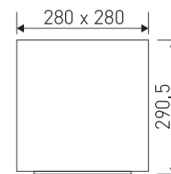

Dimensions

Product dimensions (mm)	280 x 280 x 290,5
-------------------------	-------------------

Scheme

Scheme

Architectural luminaire with light movement from the TROLL family Palmera.

DESCRIPTION

Architectural luminaire with light movement from the TROLL family Palmera optimised to be used for lighting relaxing indoor spaces like hotel lobbies and rooms, restaurants, pubs or residential buildings. Designed for floor or table standing. Luminaire made of steel sheet cut by laser finished in black. Luminaire Built-in a mobile optical group that rotate on its axel to create a relaxing light movement. Luminaire uses a QT14 LED of 3 W lightsource. Lamp is included, does not need auxiliary gear ad it is fed at 220-240V; 50/60 Hz

Product

Real power (W)	3,5
IP	20
Electrical feeding	100..240V, 50/60Hz
Colour	Black

Control gear

Control gear	Without Gear
--------------	--------------

Light source

Light source included	Yes
Light source	Halogen or retrofit equivalent
Lamp holder	G9
Nominal power (W)	3,5
Nominal luminous flux (Lm)	350
Colour temperature (K)	3000
Voltage (V)	220-240V; 50/60 Hz.
Lamp	QT14