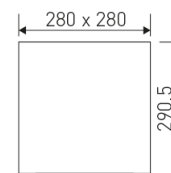

Dimensions

Product dimensions (mm)	280 x 280 x 290,5
-------------------------	-------------------

Scheme

Scheme

Architectural luminaire with light movement from the TROLL family Palmera.

DESCRIPTION

Architectural luminaire with light movement from the TROLL family Palmera optimised to be used for lighting relaxing indoor spaces like hotel lobbies and rooms, restaurants, pubs or residential buildings. Designed for floor or table standing. Luminaire made of steel sheet cut by laser finished in black. Luminaire Built-in a mobile optical group that rotate on its axel to create a relaxing light movement. Luminaire uses a QT14 LED of 3 W lightsource. Lamp is included, does not need auxiliary gear ad it is fed at 220-240V; 50/60 Hz

Product

Real power (W)	3,5
IP	20
Electrical feeding	100..240V, 50/60Hz
Colour	Black

Control gear

Control gear	Without Gear
--------------	--------------

Light source

Light source included	Yes
Light source	Halogen or retrofit equivalent
Lamp holder	G9
Nominal power (W)	3,5
Nominal luminous flux (Lm)	350
Colour temperature (K)	3000
Voltage (V)	220-240V; 50/60 Hz.
Lamp	QT14