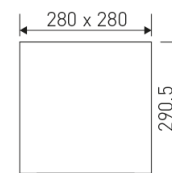

Dimensions

Product dimensions (mm)	280 x 280 x 290,5
-------------------------	-------------------

Scheme

Scheme

Architectural luminaire with light movement from the TROLL family Palmera.

DESCRIPTION

Architectural luminaire with light movement from the TROLL family Palmera optimised to be used for lighting relaxing indoor spaces like hotel lobbies and rooms, restaurants, pubs or residential buildings. Designed for floor or table standing. Luminaire made of steel sheet cut by laser finished in black. Luminaire Built-in a mobile optical group that rotate on its axel to create a relaxing light movement. Luminaire uses a QT14 LED of 3 W lightsource. Lamp is included, does not need auxiliary gear ad it is fed at 220-240V; 50/60 Hz

Product

Real power (W)	3,5
IP	20
Electrical feeding	100..240V, 50/60Hz
Colour	Black

Control gear

Control gear	Without Gear
--------------	--------------

Light source

Light source included	Yes
Light source	Halogen or retrofit equivalent
Lamp holder	G9
Nominal power (W)	3,5
Nominal luminous flux (Lm)	350
Colour temperature (K)	3000
Voltage (V)	220-240V; 50/60 Hz.
Lamp	QT14