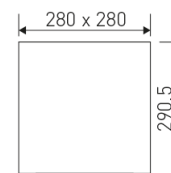

Architectural luminaire with light movement from the TROLL family Palmera.

DESCRIPTION

Architectural luminaire with light movement from the TROLL family Palmera optimised to be used for lighting relaxing indoor spaces like hotel lobbies and rooms, restaurants, pubs or residential buildings. Designed for floor or table standing. Luminaire made of steel sheet cut by laser finished in black. Luminaire Built-in a mobile optical group that rotate on its axel to create a relaxing light movement. Luminaire uses a QT14 LED of 3 W lightsource. Lamp is included, does not need auxiliary gear ad it is fed at 220-240V; 50/60 Hz

Item code	11.4694.0001.04
Product type	IN
Category	Architectural
Family	Palmera
Subfamily	Palmera
Materials	Luminaire made of steel sheet cut by laser.
Optical system	Luminaire built-in a mobil optical group that rotate on its axel to create a relaxing light movement.
Installation instructions	Luminaire designed for floor or table standing

---

Product

Real power (W)	3,5
IP	20
Electrical feeding	100..240V, 50/60Hz
Colour	Black

Control gear

Control gear	Without Gear

Light source

Light source included	Yes
Light source	Halogen or retrofit equivalent
Lamp holder	G9
Nominal power (W)	3,5
Nominal luminous flux (Lm)	350
Colour temperature (K)	3000
Voltage (V)	220-240V; 50/60 Hz.
Lamp	QT14