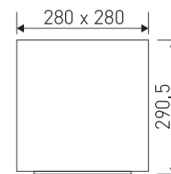

Dimensions

| | |
|-------------------------|-------------------|
| Product dimensions (mm) | 280 x 280 x 290,5 |
|-------------------------|-------------------|

Scheme

Scheme

Architectural luminaire with light movement from the TROLL family Palmera.