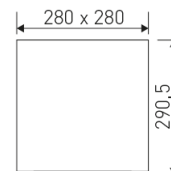

Dimensions

Product dimensions (mm)	280 x 280 x 290,5
-------------------------	-------------------

Scheme

Scheme

Architectural luminaire with light movement from the TROLL family Palmera.

DESCRIPTION

Architectural luminaire with light movement from the TROLL family Palmera optimised to be used for lighting relaxing indoor spaces like hotel lobbies and rooms, restaurants, pubs or residential buildings. Designed for floor or table standing. Luminaire made of steel sheet cut by laser finished in white. Luminaire Built-in a mobile optical group that rotate on its axel to create a relaxing light movement. Luminaire uses a QT14 LED of 3 W lightsource. Lamp is included, does not need auxiliary gear ad it is fed at 220-240V; 50/60 Hz.

Product

Real power (W)	3,5
IP	20
Electrical feeding	100..240V, 50/60Hz
Colour	White

Control gear

Control gear	Without Gear
--------------	--------------

Light source

Light source included	Yes
Light source	Halogen or retrofit equivalent
Lamp holder	G9
Nominal power (W)	3,5
Nominal luminous flux (Lm)	350
Colour temperature (K)	3000
Voltage (V)	220-240V; 50/60 Hz.
Lamp	QT14