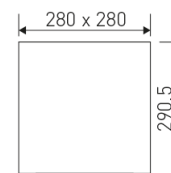

---

**Dimensions**

---

Product dimensions (mm)	280 x 280 x 290,5
-------------------------	-------------------

---

---

**Scheme**

---

Scheme

---

**Product**

---

Real power (W)	3,5
IP	20
Electrical feeding	100..240V, 50/60Hz
Colour	White

---

---

**Control gear**