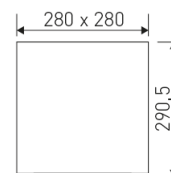

Dimensions

Product dimensions (mm)	280 x 280 x 290,5
-------------------------	-------------------

Scheme

Scheme

Architectural luminaire with light movement from the TROLL family Palmera.

DESCRIPTION

Architectural luminaire with light movement from the TROLL family Palmera optimised to be used for lighting relaxing indoor spaces like hotel lobbies and rooms, restaurants, pubs or residential buildings. Designed for floor or table standing. Luminaire made of steel sheet cut by laser finished in white. Luminaire Built-in a mobile optical group that rotate on its axel to create a relaxing light movement. Luminaire uses a QT14 LED of 3 W lightsource. Lamp is included, does not need auxiliary gear ad it is fed at 220-240V; 50/60 Hz.

Product

Real power (W)	3,5
IP	20
Electrical feeding	100..240V, 50/60Hz
Colour	White

Control gear

Control gear	Without Gear
--------------	--------------

Light source

Light source included	Yes
Light source	Halogen or retrofit equivalent
Lamp holder	G9
Nominal power (W)	3,5
Nominal luminous flux (Lm)	350
Colour temperature (K)	3000
Voltage (V)	220-240V; 50/60 Hz.
Lamp	QT14