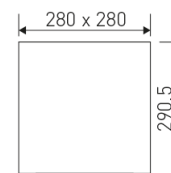

Architectural luminaire with light movement from the TROLL family Palmera.

DESCRIPTION

Architectural luminaire with light movement from the TROLL family Palmera optimised to be used for lighting relaxing indoor spaces like hotel lobbies and rooms, restaurants, pubs or residential buildings. Designed for floor or table standing. Luminaire made of steel sheet cut by laser finished in white. Luminaire Built-in a mobile optical group that rotate on its axel to create a relaxing light movement. Luminaire uses a QT14 LED of 3 W lightsource. Lamp is included, does not need auxiliary gear ad it is fed at 220-240V; 50/60 Hz.

Item code	11.4694.0001.63
Product type	IN
Category	Architectural
Family	Palmera
Subfamily	Palmera
Materials	Luminaire made of steel sheet cut by laser.
Optical system	Luminaire built-in a mobil optical group that rotate on its axel to create a relaxing light movement.
Installation instructions	Luminaire designed for floor or table standing.

Product

Real power (W)	3,5
IP	20
Electrical feeding	100..240V, 50/60Hz
Colour	White

Control gear

Control gear	Without Gear

Light source

Light source included	Yes
Light source	Halogen or retrofit equivalent
Lamp holder	G9
Nominal power (W)	3,5
Nominal luminous flux (Lm)	350
Colour temperature (K)	3000
Voltage (V)	220-240V; 50/60 Hz.
Lamp	QT14