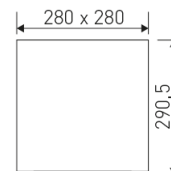

---

**Dimensions**

---

|                         |                   |
|-------------------------|-------------------|
| Product dimensions (mm) | 280 x 280 x 290,5 |
|-------------------------|-------------------|

---

---

**Scheme**

---

Scheme

---