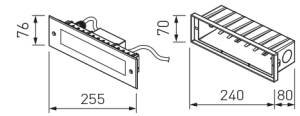

Dimensions

Product dimensions (mm)	80 x 255 x 76
Drilling hole (mm)	70 x 240

Scheme

Scheme

Product

Real power (W)	6,65
Real luminous flux (Lm)	56
Beam angle (°)	120
Life time (h)	35000
IP	65
IK	9
Electrical class insulation	Class 1
Operating temperature	from -20°C to 35°C
Electrical feeding	220..240V, 50/60Hz
Colour	Stainless steel
Energy efficiency class	A

Control gear

Control gear included	Yes
Control gear	Electronic Control Gear

Light source

Light source included	Yes
Light source	Led
Nominal power (W)	6,5
Nominal luminous flux (Lm)	66
Colour temperature (K)	3000
CRI	80

Lighting and beaconing luminaire from the TROLL family E-wall.

DESCRIPTION

Lighting and beaconing luminaire from the TROLL family E-wall setting an advanced and innovative thermal balance system through passive dissipation with stable colour temperature of 3000° K (warm white) optimised to be used as flush floor lighting and beaconing of passing areas in indoor and outdoor installations. Designed for wall recessed installed. Body built in die-cast aluminium with the frontal made of tempered glass and stainless steel finished in Polish steel. Luminaire is IP65 and IK10. Luminaire built-in an opal diffuser that could be complemented with antiglare louver with an angle beam of 120°. Luminaire sets a 7 W LED source with CRI higher than 80 % and a chromatic dispersion lower than 3 SMCD. Fixture has a luminous flux of 56 Lm, with an efficiency of Lm/W and a total consumption of 6,65 W. The average life for the luminaire is 35000 h (stabilised at a minimum flux of 70 % from the original). Luminaire built-in an auxiliary gear ON/OFF fed at 220-240V; 50/60 Hz.