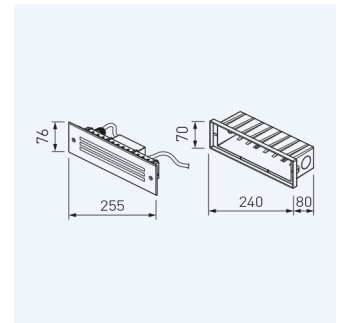

Dimensions

Product dimensions (mm)	80 x 255 x 76
Drilling hole (mm)	70 x 240

Scheme

Scheme

Product

Real power (W)	6,65
Real luminous flux (Lm)	96
Beam angle (°)	120
Life time (h)	35000
IP	65
IK	10
Electrical class insulation	Class 1
Operating temperature	from -20°C to 35°C
Electrical feeding	220..240V, 50/60Hz
Colour	Stainless steel
Energy efficiency class	A

Control gear

Control gear included	Yes
Control gear	Electronic Control Gear

Light source

Light source included	Yes
Light source	Led
Nominal power (W)	6,5
Nominal luminous flux (Lm)	113
Colour temperature (K)	3000
CRI	80

Lighting and beaconing luminaire from the TROLL family E-wall.

DESCRIPTION

Lighting and beaconing luminaire from the TROLL family E-wall setting an advanced and innovative thermal balance system through passive dissipation with stable colour temperature of 3000° K (warm white) optimised to be used as flush floor lighting and beaconing of passing areas in indoor and outdoor installations. Designed for wall recessed installed. Body built in die-cast aluminium with the frontal made of tempered glass and stainless steel finished in Polish steel. Luminaire is IP65 and IK10. Luminaire built-in an opal diffuser that could be complemented with antiglare louver with an angle beam of 120°. Luminaire sets a 7 W LED source with CRI higher than 80 % and a chromatic dispersion lower than 3 SMCD. Fixture has a luminous flux of 96 Lm, with an efficiency of Lm/W and a total consumption of 6,65 W. The average life for the luminaire is 35000 h (stabilised at a minimum flux of 70 % from the original). Luminaire built-in an auxiliary gear ON/OFF fed at 220-240V; 50/60 Hz.