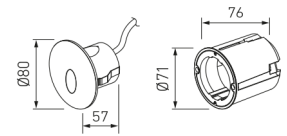

---

**Dimensions**

---

Product dimensions (mm)	ø80 x 76
Drilling hole (mm)	76 x Ø71

---

---

**Scheme**

---

Scheme

---

**Product**

---

Real power (W)	1,2
Real luminous flux (Lm)	26,4
Beam angle (°)	80
Life time (h)	35000
IP	65
IK	10
Electrical class insulation	Class 1
Operating temperature	from -20°C to 35°C
Electrical feeding	220..240V, 50/60Hz
Colour	Stainless steel
Energy efficiency class	A

---

**DESCRIPTION**

Lighting and beaconing luminaire from the TROLL family E-wall setting an advanced and innovative thermal balance system through passive dissipation with stable colour temperature of 3000° K (warm white) optimised to be used as flush floor lighting and beaconing of passing areas in indoor and outdoor installations. Designed for wall recessed installed. Body built in die-cast aluminium with the frontal made of tempered glass and stainless steel finished in Polish steel. Luminaire is IP65 and IK10. Luminaire built-in an opal diffuser that could be complemented with antiglare louver with an angle beam of 80°. Luminaire sets a 1 W LED source with CRI higher than 80 % and a chromatic dispersion lower than 3 SMCD. Fixture has a luminous flux of 26,4 Lm, with an efficiency of Lm/W and a total consumption of 1,2 W. The average life for the luminaire is 35000 h (stabilised at a minimum flux of 70 % from the original). Luminaire built-in an auxiliary gear ON/OFF at 220-240V; 50/60 Hz.

Item code	11.5000.0033.20
Product type	OUT
Category	Recessed
Family	E-Wall
Subfamily	E-Wall
Materials	Body built in die-cast aluminium with the frontal made of tempered glass and stainless steel.
Optical system	Luminaire built-in an opal diffuser that could be complemented with antiglare louver.
Installation instructions	Luminaire designed for wall recessed installed.