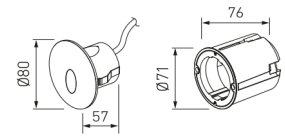

Dimensions

Product dimensions (mm)	ø80 x 76
Drilling hole (mm)	76 x Ø71

Scheme

Scheme

Product

Real power (W)	1,2
Real luminous flux (Lm)	26,4
Beam angle (°)	80
Life time (h)	35000
IP	65
IK	10
Electrical class insulation	Class 1
Operating temperature	from -20°C to 35°C
Electrical feeding	220..240V, 50/60Hz
Colour	Stainless steel
Energy efficiency class	A

Control gear

Control gear included	Yes
Control gear	Electronic Control Gear

Light source

Light source included	Yes
Light source	Led
Nominal power (W)	1
Nominal luminous flux (Lm)	31
Colour temperature (K)	3000
CRI	80

Item code	11.5000.0033.20
Product type	OUT
Category	Recessed
Family	E-Wall
Subfamily	E-Wall
Materials	Body built in die-cast aluminium with the frontal made of tempered glass and stainless steel.
Optical system	Luminaire built-in an opal diffuser that could be complemented with antiglare louver.
Installation instructions	Luminaire designed for wall recessed installed.