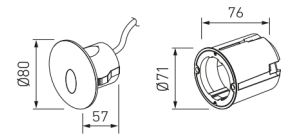

Dimensions

Product dimensions (mm)	ø80 x 76
Drilling hole (mm)	76 x Ø71

Scheme

Scheme

Product

Real power (W)	1,2
Real luminous flux (Lm)	26,4
Beam angle (°)	80
Life time (h)	35000
IP	65
IK	10
Electrical class insulation	Class 1
Operating temperature	from -20°C to 35°C
Electrical feeding	220..240V, 50/60Hz
Colour	Stainless steel
Energy efficiency class	A

Control gear

Control gear included	Yes
Control gear	Electronic Control Gear

Light source

Light source included	Yes
Light source	Led
Nominal power (W)	1
Nominal luminous flux (Lm)	31
Colour temperature (K)	3000
CRI	80

Item code	11.5000.0033.20
Product type	OUT
Category	Recessed
Family	E-Wall
Subfamily	E-Wall
Materials	Body built in die-cast aluminium with the frontal made of tempered glass and stainless steel.
Optical system	Luminaire built-in an opal diffuser that could be complemented with antiglare louver.
Installation instructions	Luminaire designed for wall recessed installed.