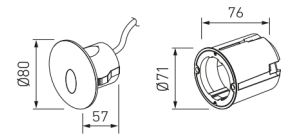

---

**Dimensions**

---

Product dimensions (mm)	ø80 x 76
Drilling hole (mm)	76 x Ø71

---

---

**Scheme**

---

Scheme

---

**Product**

---

Real power (W)	1,2
Real luminous flux (Lm)	26,4
Beam angle (°)	80
Life time (h)	35000
IP	65
IK	10
Electrical class insulation	Class 1
Operating temperature	from -20°C to 35°C
Electrical feeding	220..240V, 50/60Hz
Colour	Stainless steel
Energy efficiency class	A

Item code	11.5000.0033.20
Product type	OUT
Category	Recessed
Family	E-Wall
Subfamily	E-Wall
Materials	Body built in die-cast aluminium with the frontal made of tempered glass and stainless steel.
Optical system	Luminaire built-in an opal diffuser that could be complemented with antiglare louver.
Installation instructions	Luminaire designed for wall recessed installed.