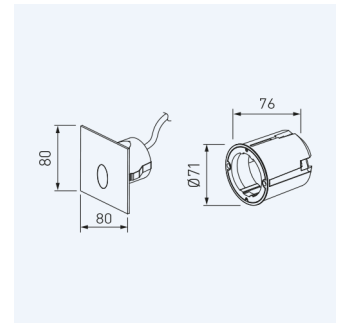

Dimensions

Product dimensions (mm)	76 x 80 x 80
Drilling hole (mm)	76 x Ø71

Scheme

Scheme

Product

Real power (W)	1,2
Real luminous flux (Lm)	26,4
Beam angle (°)	80
Life time (h)	35000
IP	65
IK	10
Electrical class insulation	Class 1
Operating temperature	from -20°C to 35°C
Electrical feeding	220..240V, 50/60Hz
Colour	Stainless steel
Energy efficiency class	A

Control gear

Control gear included	Yes
Control gear	Electronic Control Gear

Light source

Light source included	Yes
Light source	Led
Nominal power (W)	1
Nominal luminous flux (Lm)	31
Colour temperature (K)	3000
CRI	80

Lighting and beaconing luminaire from the TROLL family E-wall.

DESCRIPTION

Lighting and beaconing luminaire from the TROLL family E-wall setting an advanced and innovative thermal balance system through passive dissipation with stable colour temperature of 3000° K (warm white) optimised to be used as flush floor lighting and beaconing of passing areas in indoor and outdoor installations. Designed for wall recessed installed. Body built in die-cast aluminium with the frontal made of tempered glass and stainless steel finished in Polish steel. Luminaire is IP65 and IK10. Luminaire built-in an opal diffuser that could be complemented with antiglare louver with an angle beam of 80°. Luminaire sets a 1 W LED source with CRI higher than 80 % and a chromatic dispersion lower than 3 SMCD. Fixture has a luminous flux of 26,4 Lm, with an efficiency of Lm/W and a total consumption of 1,2 W. The average life for the luminaire is 35000 h (stabilised at a minimum flux of 70 % from the original). Luminaire built-in an auxiliary gear ON/OFF at 220-240V; 50/60 Hz.