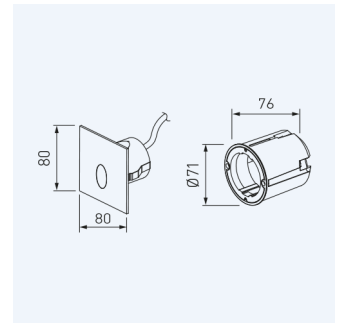

Dimensions

Product dimensions (mm)	76 x 80 x 80
Drilling hole (mm)	76 x Ø71

Scheme

Scheme

Product

Real power (W)	1,2
Real luminous flux (Lm)	26,4
Beam angle (°)	80
Life time (h)	35000
IP	65
IK	10
Electrical class insulation	Class 1
Operating temperature	from -20°C to 35°C
Electrical feeding	220..240V, 50/60Hz
Colour	Stainless steel
Energy efficiency class	A

Control gear

Control gear included	Yes
Control gear	Electronic Control Gear

Light source

Light source included	Yes
Light source	Led
Nominal power (W)	1
Nominal luminous flux (Lm)	31
Colour temperature (K)	3000
CRI	80

Lighting and beaconing luminaire from the TROLL family E-wall.

DESCRIPTION

Lighting and beaconing luminaire from the TROLL family E-wall setting an advanced and innovative thermal balance system through passive dissipation with stable colour temperature of 3000° K (warm white) optimised to be used as flush floor lighting and beaconing of passing areas in indoor and outdoor installations. Designed for wall recessed installed. Body built in die-cast aluminium with the frontal made of tempered glass and stainless steel finished in Polish steel. Luminaire is IP65 and IK10. Luminaire built-in an opal diffuser that could be complemented with antiglare louver with an angle beam of 80°. Luminaire sets a 1 W LED source with CRI higher than 80 % and a chromatic dispersion lower than 3 SMCD. Fixture has a luminous flux of 26,4 Lm, with an efficiency of Lm/W and a total consumption of 1,2 W. The average life for the luminaire is 35000 h (stabilised at a minimum flux of 70 % from the original). Luminaire built-in an auxiliary gear ON/OFF at 220-240V; 50/60 Hz.