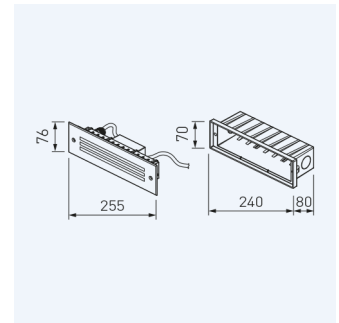

#### Dimensions

Product dimensions (mm)	80 x 255 x 76
Drilling hole (mm)	70 x 240