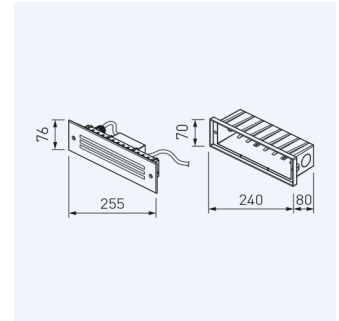

Dimensions

Product dimensions (mm)	80 x 255 x 76
Drilling hole (mm)	70 x 240

Scheme

Scheme

Product

Real power (W)	6,65
Real luminous flux (Lm)	116
Beam angle (°)	120
Life time (h)	35000
IP	65
IK	10
Electrical class insulation	Class 1
Operating temperature	from -20°C to 35°C
Electrical feeding	220..240V, 50/60Hz
Colour	Stainless steel
Energy efficiency class	A

Control gear

Control gear included	Yes
Control gear	Electronic Control Gear

Light source

Light source included	Yes
Light source	Led
Nominal power (W)	6,5
Nominal luminous flux (Lm)	137
Colour temperature (K)	4000
CRI	80

Lighting and beaconing luminaire from the TROLL family E-wall.

DESCRIPTION

Lighting and beaconing luminaire from the TROLL family E-wall setting an advanced and innovative thermal balance system through passive dissipation with stable colour temperature of 4000° K (neutral white) optimised to be used as flush floor lighting and beaconing of passing areas in indoor and outdoor installations. Designed for wall recessed installed. Body built in die-cast aluminium with the frontal made of tempered glass and stainless steel finished in Polish steel. Luminaire is IP65 and IK10. Luminaire built-in an opal diffuser that could be complemented with antiglare louver with an angle beam of 120°. Luminaire sets a 7 W LED source with CRI higher than 80 % and a chromatic dispersion lower than 3 SMCD. Fixture has a luminous flux of 116 Lm, with an efficiency of Lm/W and a total consumption of 6,65 W. The average life for the luminaire is 35000 h (stabilised at a minimum flux of 70 % from the original). Luminaire built-in an auxiliary gear ON/OFF fed at 220-240V; 50/60 Hz.