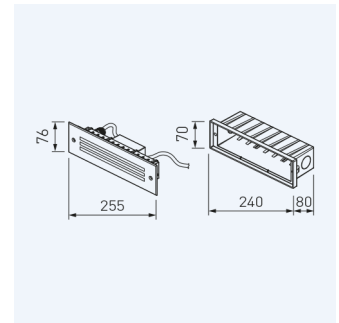

Dimensions

Product dimensions (mm)	80 x 255 x 76
Drilling hole (mm)	70 x 240

Scheme

Scheme

Product

Real power (W)	6,65
Real luminous flux (Lm)	116
Beam angle (°)	120
Life time (h)	35000
IP	65
IK	10
Electrical class insulation	Class 1
Operating temperature	from -20°C to 35°C
Electrical feeding	220..240V, 50/60Hz
Colour	Stainless steel
Energy efficiency class	A

Control gear

Control gear included	Yes
Control gear	Electronic Control Gear

Light source

Light source included	Yes
Light source	Led
Nominal power (W)	6,5
Nominal luminous flux (Lm)	137
Colour temperature (K)	4000
CRI	80

Lighting and beaconing luminaire from the TROLL family E-wall.

DESCRIPTION

Lighting and beaconing luminaire from the TROLL family E-wall setting an advanced and innovative thermal balance system through passive dissipation with stable colour temperature of 4000° K (neutral white) optimised to be used as flush floor lighting and beaconing of passing areas in indoor and outdoor installations. Designed for wall recessed installed. Body built in die-cast aluminium with the frontal made of tempered glass and stainless steel finished in Polish steel. Luminaire is IP65 and IK10. Luminaire built-in an opal diffuser that could be complemented with antiglare louver with an angle beam of 120°. Luminaire sets a 7 W LED source with CRI higher than 80 % and a chromatic dispersion lower than 3 SMCD. Fixture has a luminous flux of 116 Lm, with an efficiency of Lm/W and a total consumption of 6,65 W. The average life for the luminaire is 35000 h (stabilised at a minimum flux of 70 % from the original). Luminaire built-in an auxiliary gear ON/OFF fed at 220-240V; 50/60 Hz.