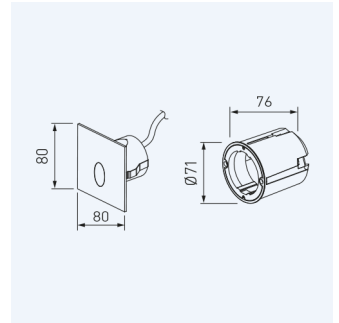

Dimensions

Product dimensions (mm)	76 x 80 x 80
Drilling hole (mm)	76 x Ø71

Scheme

Scheme

Product

Real power (W)	1,2
Real luminous flux (Lm)	29
Beam angle (°)	80
Life time (h)	35000
IP	65
IK	10
Electrical class insulation	Class 1
Operating temperature	from -20°C to 35°C
Electrical feeding	220..240V, 50/60Hz
Colour	Stainless steel
Energy efficiency class	A

Control gear

Control gear included	Yes
Control gear	Electronic Control Gear

Light source

Light source included	Yes
Light source	Led
Nominal power (W)	1
Nominal luminous flux (Lm)	34
Colour temperature (K)	4000
CRI	80

Lighting and beaconing luminaire from the TROLL family E-wall.

DESCRIPTION

Lighting and beaconing luminaire from the TROLL family E-wall setting an advanced and innovative thermal balance system through passive dissipation with stable colour temperature of 4000° K (neutral white) optimised to be used as flush floor lighting and beaconing of passing areas in indoor and outdoor installations. Designed for wall recessed installed. Body built in die-cast aluminium with the frontal made of tempered glass and stainless steel finished in Polish steel. Luminaire is IP65 and IK10. Luminaire built-in an opal diffuser that could be complemented with antiglare louver with an angle beam of 80°. Luminaire sets a 1 W LED source with CRI higher than 80 % and a chromatic dispersion lower than 3 SMCD. Fixture has a luminous flux of 29 Lm, with an efficiency of Lm/W and a total consumption of 1,2 W. The average life for the luminaire is 35000 h (stabilised at a minimum flux of 70 % from the original). Luminaire built-in an auxiliary gear ON/OFF at 220-240V; 50/60 Hz.