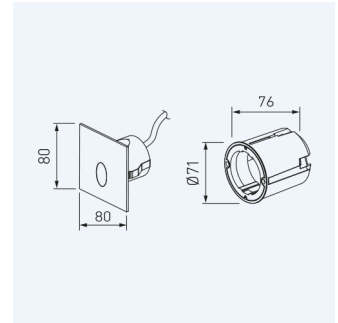

Dimensions

Product dimensions (mm)	76 x 80 x 80
Drilling hole (mm)	76 x Ø71

Scheme

Scheme

Product

Real power (W)	1,2
Real luminous flux (Lm)	29
Beam angle (°)	80
Life time (h)	35000
IP	65
IK	10
Electrical class insulation	Class 1
Operating temperature	from -20°C to 35°C
Electrical feeding	220..240V, 50/60Hz
Colour	Stainless steel
Energy efficiency class	A

Control gear

Control gear included	Yes
Control gear	Electronic Control Gear

Light source

Light source included	Yes
Light source	Led
Nominal power (W)	1
Nominal luminous flux (Lm)	34
Colour temperature (K)	4000
CRI	80

Lighting and beaconing luminaire from the TROLL family E-wall.

DESCRIPTION

Lighting and beaconing luminaire from the TROLL family E-wall setting an advanced and innovative thermal balance system through passive dissipation with stable colour temperature of 4000° K (neutral white) optimised to be used as flush floor lighting and beaconing of passing areas in indoor and outdoor installations. Designed for wall recessed installed. Body built in die-cast aluminium with the frontal made of tempered glass and stainless steel finished in Polish steel. Luminaire is IP65 and IK10. Luminaire built-in an opal diffuser that could be complemented with antiglare louver with an angle beam of 80°. Luminaire sets a 1 W LED source with CRI higher than 80 % and a chromatic dispersion lower than 3 SMCD. Fixture has a luminous flux of 29 Lm, with an efficiency of Lm/W and a total consumption of 1,2 W. The average life for the luminaire is 35000 h (stabilised at a minimum flux of 70 % from the original). Luminaire built-in an auxiliary gear ON/OFF at 220-240V; 50/60 Hz.