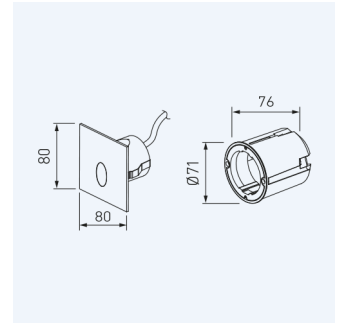

Dimensions

Product dimensions (mm)	76 x 80 x 80
Drilling hole (mm)	76 x Ø71

Scheme

Scheme

Product

Real power (W)	1,2
Real luminous flux (Lm)	29
Beam angle (°)	80
Life time (h)	35000
IP	65
IK	10
Electrical class insulation	Class 1
Operating temperature	from -20°C to 35°C
Electrical feeding	220..240V, 50/60Hz
Colour	Stainless steel
Energy efficiency class	A

Control gear

Control gear included	Yes
Control gear	Electronic Control Gear

Light source

Light source included	Yes
Light source	Led
Nominal power (W)	1
Nominal luminous flux (Lm)	34
Colour temperature (K)	4000
CRI	80

Lighting and beaconing luminaire from the TROLL family E-wall.

DESCRIPTION

Lighting and beaconing luminaire from the TROLL family E-wall setting an advanced and innovative thermal balance system through passive dissipation with stable colour temperature of 4000° K (neutral white) optimised to be used as flush floor lighting and beaconing of passing areas in indoor and outdoor installations. Designed for wall recessed installed. Body built in die-cast aluminium with the frontal made of tempered glass and stainless steel finished in Polish steel. Luminaire is IP65 and IK10. Luminaire built-in an opal diffuser that could be complemented with antiglare louver with an angle beam of 80°. Luminaire sets a 1 W LED source with CRI higher than 80 % and a chromatic dispersion lower than 3 SMCD. Fixture has a luminous flux of 29 Lm, with an efficiency of Lm/W and a total consumption of 1,2 W. The average life for the luminaire is 35000 h (stabilised at a minimum flux of 70 % from the original). Luminaire built-in an auxiliary gear ON/OFF at 220-240V; 50/60 Hz.