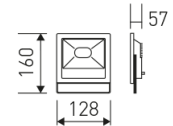

Dimensions

Product dimensions (mm)	57 x 128 x 160
Net weight (g)	385
Gross weight (Kg)	0,5

Scheme

Scheme

Product

Real power (W)	10,2
Real luminous flux (Lm)	1103
Luminous efficiency (Lm/W)	108,2
Beam angle (°)	100
Life time (h)	25000
IP	65
IK	8
Electrical class insulation	Class 1
Operating temperature	from -20°C to 40°C
Electrical feeding	100..240V, 50/60Hz
Colour	Black
Energy efficiency class	A+

Control gear

Control gear included	Yes
Control gear	Electronic Control Gear
Factor de potencia	0,9

Light source

Light source included	Yes
Light source	Led
Nominal power (W)	9,2
Nominal luminous flux (Lm)	1269
Colour temperature (K)	4000
Colour consistency (SDCM)	6
CRI	80