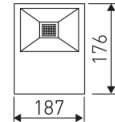

Dimensions

Product dimensions (mm)	63 x 185 x 203
Net weight (g)	710
Gross weight (Kg)	0,9

Scheme

Scheme

Product

Real power (W)	27,9
Real luminous flux (Lm)	2862
Luminous efficiency (Lm/W)	102,6
Beam angle (°)	100
Life time (h)	25000
IP	65
IK	8
Electrical class insulation	Class 1
Operating temperature	from -20°C to 40°C
Electrical feeding	100..240V, 50/60Hz
Colour	Black
Energy efficiency class	A+

Control gear

Control gear included	Yes
Control gear	Electronic Control Gear
Factor de potencia	0,9

Light source

Light source included	Yes
Light source	Led
Nominal power (W)	25
Nominal luminous flux (Lm)	3292
Colour temperature (K)	4000
Colour consistency (SDCM)	6
CRI	80

Floodlight outdoor projector from the TROLL family Fargo.

DESCRIPTION

Floodlight outdoor projector from the TROLL family Fargo setting an advanced and innovative thermal balance system through passive dissipation with stable colour temperature of 4000° K (neutral white) optimised to be used as Indoor or outdoor lighting of high heights spaces and structures. Designed for floor wall or ceiling surface mounted. Body built in extruded aluminium with frontal protection made of tempered glass finished in black. Luminaire is IP65. Luminaire built-in a reflector made of high purity aluminium with an angle beam of 100°. Luminaire sets a 30 W LED source with CRI higher than 80 % and a chromatic dispersion lower than 3 SMCD. Luminaire sets a ball joint system which allows tilting 260°. Fixture has a luminous flux of 2862 Lm, with an efficiency of 102,6 Lm/W and a total consumption of 27,9 W. The average life for the luminaire is 25000 h (stabilised at a minimum flux of 70 % from the original). Luminaire built-in an auxiliary gear ON/OFF fed at 220-240V; 50/60 Hz.