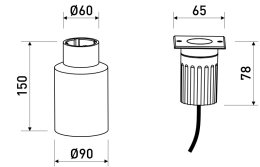

Dimensions	
Product dimensions (mm)	65 x 65 x 150
Net weight (g)	850
Gross weight (Kg)	1,1
Drilling hole (mm)	90

Scheme

Scheme

Inground luminaire from the TROLL family Mini-up.

DESCRIPTION

Inground luminaire from the TROLL family Mini-up setting an advanced and innovative thermal balance system through passive dissipation with stable colour temperature of 4000° K (neutral white) optimised to be used as flush floor lighting and beaconing of passing areas in indoor and outdoor installations. Designed for inground installation. Body built in die-cast aluminium with the frontal made of tempered glass and stainless steel finished in Polish steel. Luminaire is IP67 and IK08. Luminaire built-in an optical system based on synthetic material lenses with an angle beam of 20°. Luminaire sets a 3 W LED source with CRI higher than 85 % and a chromatic dispersion lower than 3 SMCD. Fixture has a luminous flux of 162 Lm, with an efficiency of 54 Lm/W and a total consumption of 3 W. The average life for the luminaire is 50000 h (stabilised at a minimum flux of 70 % from the original). Luminaire built-in an auxiliary gear ON/OFF fed at 220-240V; 50/60 Hz.

Product	
Real power (W)	3
Real luminous flux (Lm)	162
Luminous efficiency (Lm/W)	54
Beam angle (°)	20
Life time (h)	50000
IP	67
IK	8
Operating temperature	from -20°C to 35°C
Electrical feeding	110..277V, 50/60Hz
Colour	Stainless steel
Energy efficiency class	A

Photometry

Item code	11.5200.0041.20
Product type	OUT
Category	Recessed
Family	Mini-Up
Subfamily	Mini-Up
Materials	Body built in die-cast aluminium with the frontal made of tempered glass and stainless steel.
Optical system	Luminaire built-in an optical system based on synthetic material lenses.
Installation instructions	Luminaire designed for inground installation.
Pictograms	 