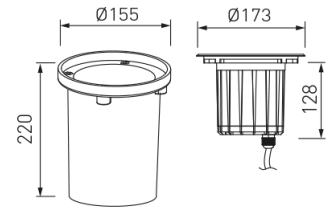

Inground luminaire from the TROLL family Atlante.

DESCRIPTION

Inground luminaire from the TROLL family Atlante setting an advanced and innovative thermal balance system through passive dissipation with stable colour temperature of 4000° K (neutral white) optimised to be used as architectural lighting of semi-covered spaces and façades. Designed for inground installation. Body built in die-cast aluminium with the frontal made of tempered glass and stainless steel finished in Polish steel. Luminaire is IP67 and IK10. Luminaire built-in an high efficiency faceted reflector made of high purity aluminium with an angle beam of 10°. Luminaire sets a 25 W LED source with CRI higher than 80 % and a chromatic dispersion lower than 3 SMCD. Fixture has a luminous flux of 2990 Lm, with an efficiency of 106,8 Lm/W and a total consumption of 28 W. The average life for the luminaire is 50000 h (stabilised at a minimum flux of 70 % from the original). Luminaire built-in an auxiliary gear ON/OFF fed at 220-240V; 50/60 Hz.

Item code	11.5203.0043.20
Product type	OUT
Category	Recessed
Family	Atlante
Subfamily	Atlante
Materials	Body built in die-cast aluminium with the frontal made of tempered glass and stainless steel.
Optical system	Luminaire built-in a high efficiency faceted reflector made of high purity aluminium.
Installation instructions	Luminaire designed for inground installation.
Pictograms	

Product

Real power (W)	28
Real luminous flux (Lm)	2990
Luminous efficiency (Lm/W)	106,8
Beam angle (°)	10
Life time (h)	50000
IP	67
IK	10
Electrical class insulation	Class 1
Operating temperature	from -20°C to 35°C
Electrical feeding	220..240V, 50/60Hz
Colour	Stainless steel
Energy efficiency class	A+

Control gear

Control gear included	Yes
Control gear	Electronic Control Gear
Factor de potencia	0,99

Light source

Light source included	Yes
Light source	Led
Nominal power (W)	25
Nominal luminous flux (Lm)	3439
Colour temperature (K)	4000
CRI	80

Photometry