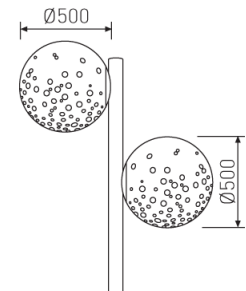

Dimensions

Product dimensions (mm)	1000 x 500 x 3500
-------------------------	-------------------

Scheme

Scheme

Product

Real power (W)	2 x 83
Real luminous flux (Lm)	2 x 9000
Luminous efficiency (Lm/W)	108
Beam angle (°)	120
Life time (h)	50000
IP	65
IK	10
Electrical class insulation	Class 1
Operating temperature	from -20°C to 40°C
Electrical feeding	220..240V, 50/60Hz
Colour	Grey
Energy efficiency class	A+

Control gear

Control gear included	Yes
Control gear	Electronic Control Gear
Factor de potencia	0,9

Light source

Light source included	Yes
Light source	Led
Nominal power (W)	2 x 75
Nominal luminous flux (Lm)	2 x 10000
Average life time (h)	50000
Colour temperature (K)	3000
Current (mA)	1750
Colour consistency (SDCM)	3
CRI	80

Architectural double-head pole luminaire from the TROLL family Riddle.

DESCRIPTION

Architectural double-head pole luminaire from the TROLL family Riddle setting an advanced and innovative thermal balance system through passive dissipation with stable colour temperature of 3000° K (warm white) optimised to be used as lighting outdoor areas such as public squares, parks, gardens or outdoor areas of sport buildings. Luminaire designed to be floor fixed. Body built in die-cast aluminium and polycarbonate finished in grey. Luminaire is IP65. Luminaire built-in an Polycarbonate opal diffuser with an angle beam of light & shadows effect. Luminaire sets a 2 x 75 W LED source with CRI higher than 85 % and a chromatic dispersion lower than 3 SMCD. Fixture has a total consumption of 2 x 83 W. The average life for the luminaire is 50000 h (stabilised at a minimum flux of 70 % from the original). Luminaire built-in an auxiliary gear ON/OFF fed at 220-240V; 50/60 Hz.