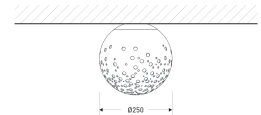

Dimensions

Product dimensions (mm)	ø250
Packing dimensions (mm)	245 x 245 x 245
Net weight (g)	2900
Gross weight (Kg)	3,2

Scheme

Scheme

Architectural luminaire from the TROLL family Riddle.

DESCRIPTION

Architectural luminaire from the TROLL family Riddle setting an advanced and innovative thermal balance system through passive dissipation with stable colour temperature of 3000° K (warm white) optimised to be used as lighting outdoor areas such as public squares, parks, gardens or outdoor areas of sport buildings. Luminaire designed to be ceiling surface mounted. Body built in polycarbonate finished in grey. Luminaire is IP65. Luminaire built-in a Polycarbonate opal diffuser with an angle beam of light & shadows effect. Luminaire sets a 18 W LED source with CRI higher than 80 % and a chromatic dispersion lower than 3 SMCD. Fixture has a total consumption of 20 W. The average life for the luminaire is 50000 h (stabilised at a minimum flux of 70 % from the original). Luminaire built-in an auxiliary gear ON/OFF fed at 220-240V; 50/60 Hz.

Item code	11.6604.1083.21
Product type	OUT
Category	Surface
Family	Riddle
Subfamily	Riddle
Materials	Luminaire body built in polycarbonate finished in grey.
Optical system	Luminaire built-in an Polycarbonate opal diffuser with an angle beam of light & shadows effect.
Installation instructions	Luminaire designed to be ceiling surface mounted.
Pictograms	  

Product

Real power (W)	20
Real luminous flux (Lm)	2700
Luminous efficiency (Lm/W)	135
Beam angle (°)	120
Life time (h)	50000
IP	65
IK	8
Electrical class insulation	Class 1
Operating temperature	from -20°C to 40°C
Electrical feeding	220..240V, 50/60Hz
Colour	Grey
Energy efficiency class	A++