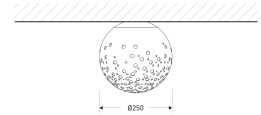

Dimensions

Product dimensions (mm)	ø250
Packing dimensions (mm)	245 x 245 x 245

Scheme

Scheme

Product

Real power (W)	20
Real luminous flux (Lm)	2700
Luminous efficiency (Lm/W)	135
Beam angle (°)	120
Life time (h)	50000
IP	65
IK	8
Electrical class insulation	Class 1
Operating temperature	from -20°C to 40°C
Electrical feeding	220..240V, 50/60Hz
Colour	Grey
Energy efficiency class	A++

Control gear

Control gear included	Yes
Control gear	Electronic Control Gear
Factor de potencia	0,98

Light source

Light source included	Yes
Light source	Led
Nominal power (W)	18
Nominal luminous flux (Lm)	3000
Average life time (h)	50000
Colour temperature (K)	4000
Current (mA)	500
Colour consistency (SDCM)	3
CRI	80