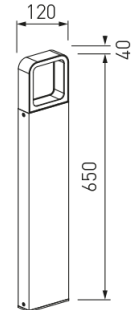

Product

Real power (W)	6
Real luminous flux (Lm)	230
Luminous efficiency (Lm/W)	38,3
Life time (h)	50000
IP	54
IK	8
Electrical class insulation	Class 1
Operating temperature	from -20°C to 35°C
Electrical feeding	220..240V, 50/60Hz
Colour	Anthracite
Energy efficiency class	A

Control gear

Control gear included	Yes
Control gear	Electronic Control Gear
Factor de potencia	0,9

Light source

Light source included	Yes
Light source	Led
Nominal power (W)	5,4
Nominal luminous flux (Lm)	265
Colour temperature (K)	3000
Colour consistency (SDCM)	3
CRI	80

Photometry

Bollard from the TROLL family Mark.

DESCRIPTION

Bollard from the TROLL family Mark setting an advanced and innovative thermal balance system through passive dissipation with stable colour temperature of 3000° K (warm white) optimised to be used as lighting outdoor areas such as public squares, parks, gardens or outdoor areas of sport buildings. Designed for to be floor fixed. Luminaire body built in extruded aluminium finished in anthracite. Luminaire is IP54 and IK10. Luminaire built-in a matt diffuser with an angle beam of floor washer. Luminaire sets a 7 W LED source with CRI higher than 85 % and a chromatic dispersion lower than 3 SMCD. Fixture has a luminous flux of 230 Lm, with an efficiency of 38,3 Lm/W and a total consumption of 6 W. The average life for the luminaire is 50000 h (stabilised at a minimum flux of 70 % from the original). Luminaire built-in an auxiliary gear ON/OFF fed at 220-240V; 50/60 Hz.

Item code	11.7600.0032.22
Product type	OUT
Category	Bollards
Family	Mark
Subfamily	Mark
Materials	Luminaire body built in extruded aluminium.
Optical system	Luminaire built-in a matt diffuser.
Installation instructions	Luminaire designed for to be floor fixed.

Pictograms