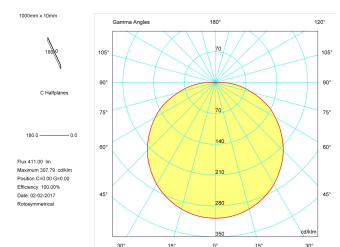

Photometry

Photometry