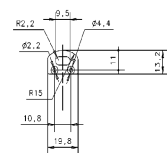

Scheme

478/C200/00

Transparent cover.

Scheme

478/P200/21

Aluminium profile.

Scheme

478/T/21

Profile covers. (2 units)

Scheme

48/04

With terminals up to 4 mm<sup>2</sup> section. To join 5 mm<sup>2</sup> silicone cable to 13 mm<sup>2</sup>.

Picture

71/LD10024

96W Power supply driver from the Troll family Standard DriverP.