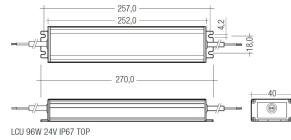

Scheme

73/DLP

Light dimming controller 12-24V. On/Off
Push, Dali, 0-10V, 1-10V. (Master)

Picture