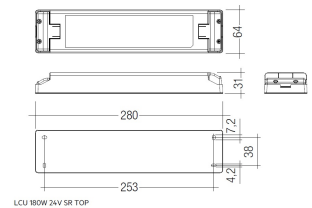

Profile covers. (2 units)

Scheme

48/04

With terminals up to 4 mm<sup>2</sup> section. To join 5 mm<sup>2</sup> silicone cable to 13 mm<sup>2</sup>.

Picture

71/LD10024

96W Power supply driver from the Troll family Standard DriverP.

Picture

Scheme

71/LD18024

180W Power supply driver from the Troll family Standard DriverP

Picture

Scheme

71/LD3524

35W Power supply driver from the Troll family Standard DriverP.