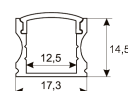

Accessories

11.7890.0011.20 1 m length recessed profile set. Includes:
Recessed anodized aluminium profile
(Alu6063-T5) + PC clear diffuser +
Installation clips + End caps.

Scheme

11.7890.0021.20 1 m length surface profile set. Includes:
Anodized aluminium profile (Alu6063-T5)
+ PC clear diffuser + Installation clips +
End caps.

Scheme

11.7890.0031.20 1 m length 45° surface profile set.
Includes: Anodized aluminium profile
(Alu6063-T5) + PC clear diffuser +
Installation clips + End caps.

Scheme

11.7890.1011.20 1 m length recessed profile set. Includes:
Recessed anodized aluminium profile
(Alu6063-T5) + PC opal diffuser +
Installation clips + End caps.

Scheme

11.7890.1021.20 1 m length surface profile set. Includes:
Anodized aluminium profile (Alu6063-T5)
+ PC opal diffuser + Installation clips +
End caps.

Scheme