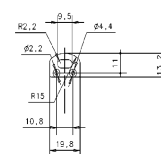

Profile covers. (2 units)

Scheme

48/04

With terminals up to 4 mm<sup>2</sup> section. To join 5 mm<sup>2</sup> silicone cable to 13 mm<sup>2</sup>.

Picture

71/LD10024

96W Power supply driver from the Troll family Standard DriverP.