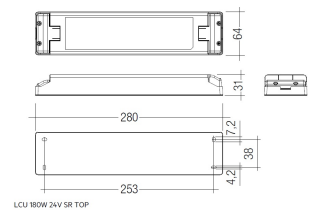

Profile covers. (2 units)

Scheme

48/04

With terminals up to 4 mm<sup>2</sup> section. To join 5 mm<sup>2</sup> silicone cable to 13 mm<sup>2</sup>.

Picture

71/LD10024

96W Power supply driver from the Troll family Standard DriverP.

Picture

Scheme

71/LD18024

180W Power supply driver from the Troll family Standard DriverP

Picture

Scheme

71/LD3524

35W Power supply driver from the Troll family Standard DriverP.