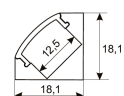

Accessories

11.7890.0011.20 1 m length recessed profile set. Includes:
Recessed anodized aluminium profile
(Alu6063-T5) + PC clear diffuser +
Installation clips + End caps.

Scheme

11.7890.0021.20 1 m length surface profile set. Includes:
Anodized aluminium profile (Alu6063-T5)
+ PC clear diffuser + Installation clips +
End caps.

Scheme

11.7890.0031.20 1 m length 45° surface profile set.
Includes: Anodized aluminium profile
(Alu6063-T5) + PC clear diffuser +
Installation clips + End caps.

Scheme

11.7890.1011.20 1 m length recessed profile set. Includes:
Recessed anodized aluminium profile
(Alu6063-T5) + PC opal diffuser +
Installation clips + End caps.

Scheme

11.7890.1021.20 1 m length surface profile set. Includes:
Anodized aluminium profile (Alu6063-T5)
+ PC opal diffuser + Installation clips +
End caps.

Scheme