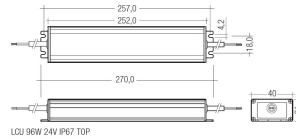

Scheme

73/DLP

Light dimming controller 12-24V. On/Off
Push, Dali, 0-10V, 1-10V. (Master)

Picture