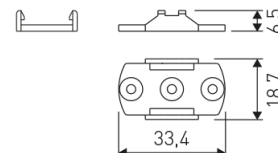

11.7890.1031.20 length 45° surface profile set. Includes: Anodized aluminium profile (Alu6063-T5) + PC opal diffuser + Installation clips + End caps.

Scheme

478/33

Upper fastening staples. (1 unit)

Scheme

478/C100/00

Transparent cover.

Scheme