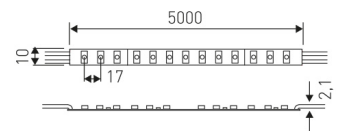

Dimensions

Product dimensions (mm)	8 x 1000 x 2,5
Packing dimensions (mm)	150 x 200 x 4
Net weight (g)	45
Gross weight (Kg)	0,095

Scheme

Scheme

1 m. length high efficiency adhesive flexible LED strip from the TROLL family Flexiled.

DESCRIPTION

1 m. length high efficiency adhesive flexible LED strip from the TROLL family Flexiled setting an advanced and innovative thermal balance system through passive dissipation with stable colour temperature of 4000° K (neutral white) optimised to be used as indoor or outdoor lighting where environmental integration was a relevant requirement such as bathrooms, kitchen furniture, shelves or retro-illumination. Designed for wall or ceiling surface mounted. Luminaire built in clear silicone UV protected finished in Luminaire built-in a silicone protection diffuser with an angle beam of 120°. Luminaire sets a 5 W LED source with CRI higher than 85 % and a chromatic dispersion lower than 3 SMCD. Fixture has a luminous flux of 517 Lm, with an efficiency of 94 Lm/W and a total consumption of 5,5 W. The average life for the luminaire is 30000 h (stabilised at a minimum flux of 70 % from the original). Luminaire is fed at 220-240V; 50/60 Hz. and needs a constant power auxiliary gear.

Item code	11.7850.0584.01
Product type	IN
Category	Surface Linears
Family	Led Profile
Subfamily	Flexiled
Materials	Luminaire built in clear silicone UV protected.
Optical system	Luminaire built-in a silicone protection diffuser.
Installation instructions	Luminaire designed for wall or ceiling surface mounted.
Pictograms	

Product