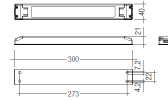

Scheme

71/LD6024

60W Power supply driver from the Troll family Standard DriverP.

Picture

Scheme

71/LDT06024

60W Power supply driver IP67 from the Troll family Standard DriverP.

Picture

Scheme

71/LDT9624

96W Power supply driver IP67 from the Troll family Standard DriverP.

Picture