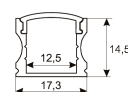

Accessories

11.7890.0011.20 1 m length recessed profile set. Includes:
Recessed anodized aluminium profile
(Alu6063-T5) + PC clear diffuser +
Installation clips + End caps.

Scheme

11.7890.0021.20 1 m length surface profile set. Includes:
Anodized aluminium profile (Alu6063-T5)
+ PC clear diffuser + Installation clips +
End caps.

Scheme

11.7890.0031.20 1 m length 45° surface profile set.
Includes: Anodized aluminium profile
(Alu6063-T5) + PC clear diffuser +
Installation clips + End caps.

Scheme

11.7890.1011.20 1 m length recessed profile set. Includes:
Recessed anodized aluminium profile
(Alu6063-T5) + PC opal diffuser +
Installation clips + End caps.

Scheme

11.7890.1021.20 1 m length surface profile set. Includes:
Anodized aluminium profile (Alu6063-T5)
+ PC opal diffuser + Installation clips +
End caps.

Scheme