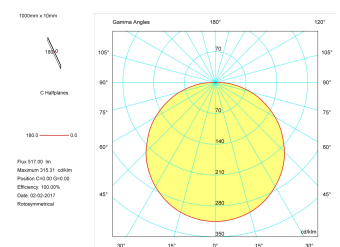

Photometry

Photometry