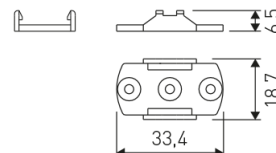

11.7890.1032.20 length 45° surface profile set. Includes: Anodized aluminium profile (Alu6063-T5) + PC opal diffuser + Installation clips + End caps.

Scheme

478/33

Upper fastening staples. (1 unit)

Scheme

478/C200/00

Transparent cover.

Scheme