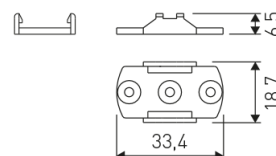

11.7890.1032.20 length 45° surface profile set. Includes: Anodized aluminium profile (Alu6063-T5) + PC opal diffuser + Installation clips + End caps.

Scheme

478/33

Upper fastening staples. (1 unit)

Scheme

478/C200/00

Transparent cover.

Scheme