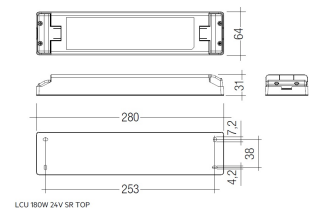

Profile covers. (2 units)

Scheme

48/04

With terminals up to 4 mm<sup>2</sup> section. To join 5 mm<sup>2</sup> silicone cable to 13 mm<sup>2</sup>.

Picture

71/LD10024

96W Power supply driver from the Troll family Standard DriverP.

Picture

Scheme

71/LD18024

180W Power supply driver from the Troll family Standard DriverP.

Picture

Scheme

71/LD3524

35W Power supply driver from the Troll family Standard DriverP.