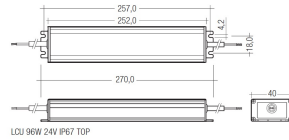

Scheme

73/DLP

Light dimming controller 12-24V. On/Off Push, Dali, 0-10V, 1-10V. (Master)

Picture