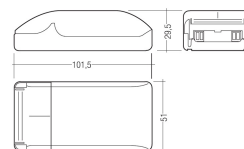

Scheme

71/LD6024

60W Power supply driver from the Troll family Standard DriverP.

Picture

Scheme

71/LDT06024

60W Power supply driver IP67 from the Troll family Standard DriverP.

Picture

Scheme

71/LDT9624

96W Power supply driver IP67 from the Troll family Standard DriverP.

Picture