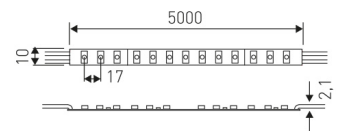

Dimensions

Product dimensions (mm)	8 x 2000 x 2,5
Packing dimensions (mm)	150 x 200 x 4
Net weight (g)	90
Gross weight (Kg)	0,14

Scheme

Scheme

2 m. length high efficiency adhesive flexible LED strip from the TROLL family Flexiled.

DESCRIPTION

2 m. length high efficiency adhesive flexible LED strip from the TROLL family Flexiled setting an advanced and innovative thermal balance system through passive dissipation with stable colour temperature of 4000° K (neutral white) optimised to be used as indoor or outdoor lighting where environmental integration was a relevant requirement such as bathrooms, kitchen furniture, shelves or retro-illumination. Designed for wall or ceiling surface mounted. Luminaire built in clear silicone UV protected finished in Luminaire built-in a silicone protection diffuser with an angle beam of 120°. Luminaire sets a 5 W LED source with CRI higher than 85 % and a chromatic dispersion lower than 3 SMCD. Fixture has a luminous flux of 517 Lm, with an efficiency of 94 Lm/W and a total consumption of 5,5 W. The average life for the luminaire is 30000 h (stabilised at a minimum flux of 70 % from the original). Luminaire is fed at 220-240V; 50/60 Hz. and needs a constant power auxiliary gear.

Item code	11.7850.0584.02
Product type	IN
Category	Surface Linears
Family	Led Profile
Subfamily	Flexiled
Materials	Luminaire built in clear silicone UV protected.
Optical system	Luminaire built-in a silicone protection diffuser.
Installation instructions	Luminaire designed for wall or ceiling surface mounted.
Pictograms	

Product