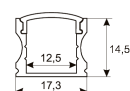

Accessories

11.7890.0012.20 2 m length recessed profile set. Includes:
Anodized aluminium profile (Alu6063-T5)
+ PC clear diffuser + Installation clips +
End caps

Scheme

11.7890.0022.20 2 m length surface profile set. Includes:
Anodized aluminium profile (Alu6063-T5)
+ PC clear diffuser + Installation clips +
End caps.

Scheme

11.7890.0032.20 2 m length 45° surface profile set.
Includes: Anodized aluminium profile
(Alu6063-T5) + PC clear diffuser +
Installation clips + End caps.

Scheme

11.7890.1012.20 2 m length recessed profile set. Includes:
Anodized aluminium profile (Alu6063-T5)
+ PC opal diffuser + Installation clips +
End caps

Scheme

11.7890.1022.20 2 m length surface profile set. Includes:
Anodized aluminium profile (Alu6063-T5)
+ PC opal diffuser + Installation clips +
End caps.

Scheme