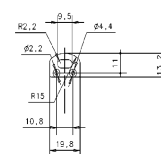

Scheme

478/C200/00

Transparent cover.

Scheme

478/P200/21

Aluminium profile.

Scheme

478/T/21

Profile covers. (2 units)

Scheme

48/04

With terminals up to 4 mm² section. To join 5 mm² silicone cable to 13 mm².

Picture

71/LD10024

96W Power supply driver from the Troll family Standard DriverP.

Picture