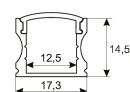

Accessories

11.7890.0012.20 2 m length recessed profile set. Includes:
Anodized aluminium profile (Alu6063-T5)
+ PC clear diffuser + Installation clips +
End caps

Scheme

11.7890.0022.20 2 m length surface profile set. Includes:
Anodized aluminium profile (Alu6063-T5)
+ PC clear diffuser + Installation clips +
End caps.

Scheme

11.7890.0032.20 2 m length 45° surface profile set.
Includes: Anodized aluminium profile
(Alu6063-T5) + PC clear diffuser +
Installation clips + End caps.

Scheme

11.7890.1012.20 2 m length recessed profile set. Includes:
Anodized aluminium profile (Alu6063-T5)
+ PC opal diffuser + Installation clips +
End caps

Scheme

11.7890.1022.20 2 m length surface profile set. Includes:
Anodized aluminium profile (Alu6063-T5)
+ PC opal diffuser + Installation clips +
End caps.

Scheme