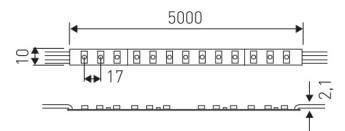

Dimensions

Product dimensions (mm)	8 x 2000 x 2,5
Packing dimensions (mm)	150 x 200 x 4
Net weight (g)	90
Gross weight (Kg)	0,14

Scheme

Scheme

2 m. length high efficiency adhesive flexible LED strip from the TROLL family Flexiled.

DESCRIPTION

2 m. length high efficiency adhesive flexible LED strip from the TROLL family Flexiled setting an advanced and innovative thermal balance system through passive dissipation with stable colour temperature of 4000° K (neutral white) optimised to be used as indoor or outdoor lighting where environmental integration was a relevant requirement such as bathrooms, kitchen furniture, shelves or retro-illumination. Designed for wall or ceiling surface mounted. Luminaire built in clear silicone UV protected finished in Luminaire built-in a silicone protection diffuser with an angle beam of 120°. Luminaire sets a 5 W LED source with CRI higher than 85 % and a chromatic dispersion lower than 3 SMCD. Fixture has a luminous flux of 517 Lm, with an efficiency of 94 Lm/W and a total consumption of 5,5 W. The average life for the luminaire is 30000 h (stabilised at a minimum flux of 70 % from the original). Luminaire is fed at 220-240V; 50/60 Hz. and needs a constant power auxiliary gear.