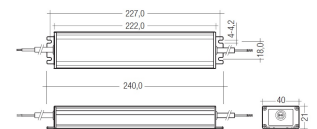

Scheme

71/LD6024

60W Power supply driver from the Troll family Standard DriverP.

Picture

Scheme

71/LDT06024

60W Power supply driver IP67 from the Troll family Standard DriverP.

Picture

Scheme

71/LDT9624

96W Power supply driver IP67 from the Troll family Standard DriverP.

Picture