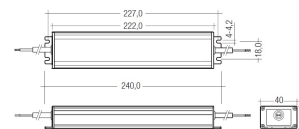

Scheme

71/LD6024

60W Power supply driver from the Troll family Standard DriverP.

Picture

Scheme

71/LDT06024

60W Power supply driver IP67 from the Troll family Standard DriverP.

Picture

Scheme

71/LDT9624

96W Power supply driver IP67 from the Troll family Standard DriverP.

Picture