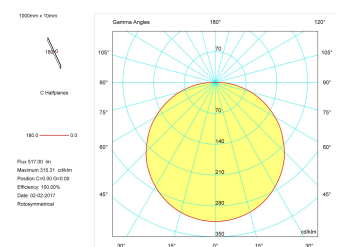

Photometry

Photometry