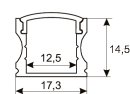

Accessories

11.7890.0012.20	2 m length recessed profile set. Includes: Anodized aluminium profile (Alu6063-T5) + PC clear diffuser + Installation clips + End caps

---

Scheme

11.7890.0022.20	2 m length surface profile set. Includes: Anodized aluminium profile (Alu6063-T5) + PC clear diffuser + Installation clips + End caps.

Scheme

11.7890.0032.20	2 m length 45° surface profile set. Includes: Anodized aluminium profile (Alu6063-T5) + PC clear diffuser + Installation clips + End caps.

Scheme

11.7890.1012.20	2 m length recessed profile set. Includes: Anodized aluminium profile (Alu6063-T5) + PC opal diffuser + Installation clips + End caps

---

Scheme

11.7890.1022.20	2 m length surface profile set. Includes: Anodized aluminium profile (Alu6063-T5) + PC opal diffuser + Installation clips + End caps.

Scheme