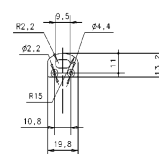

Profile covers. (2 units)

Scheme

48/04

With terminals up to 4 mm<sup>2</sup> section. To join 5 mm<sup>2</sup> silicone cable to 13 mm<sup>2</sup>.

Picture

71/LD10024

96W Power supply driver from the Troll family Standard DriverP.