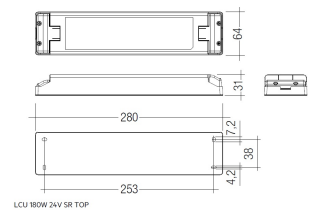

Dimensions

Product dimensions (mm)	8 x 2000 x 2,5
Packing dimensions (mm)	150 x 200 x 4
Net weight (g)	90
Gross weight (Kg)	0,14

Scheme

Scheme

2 m. length high efficiency adhesive flexible LED strip from the TROLL family Flexiled.

Profile covers. (2 units)

Scheme

48/04

With terminals up to 4 mm² section. To join 5 mm² silicone cable to 13 mm².

Picture

71/LD10024

96W Power supply driver from the Troll family Standard DriverP.

Picture

Scheme

71/LD18024

180W Power supply driver from the Troll family Standard DriverP

Picture

Scheme

71/LD3524

35W Power supply driver from the Troll family Standard DriverP.

Picture