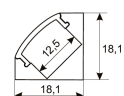

Accessories

11.7890.0012.20 2 m length recessed profile set. Includes:
Anodized aluminium profile (Alu6063-T5)
+ PC clear diffuser + Installation clips +
End caps

Scheme

11.7890.0022.20 2 m length surface profile set. Includes:
Anodized aluminium profile (Alu6063-T5)
+ PC clear diffuser + Installation clips +
End caps.

Scheme

11.7890.0032.20 2 m length 45° surface profile set.
Includes: Anodized aluminium profile
(Alu6063-T5) + PC clear diffuser +
Installation clips + End caps.

Scheme

11.7890.1012.20 2 m length recessed profile set. Includes:
Anodized aluminium profile (Alu6063-T5)
+ PC opal diffuser + Installation clips +
End caps

Scheme

11.7890.1022.20 2 m length surface profile set. Includes:
Anodized aluminium profile (Alu6063-T5)
+ PC opal diffuser + Installation clips +
End caps.

Scheme