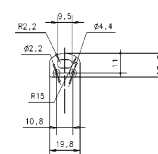

Profile covers. (2 units)

Scheme

48/04

With terminals up to 4 mm<sup>2</sup> section. To join 5 mm<sup>2</sup> silicone cable to 13 mm<sup>2</sup>.

Picture

71/LD10024

96W Power supply driver from the Troll family Standard DriverP.