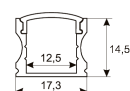

Dimensions

Product dimensions (mm)	8 x 2000 x 2,5
Packing dimensions (mm)	150 x 200 x 4
Net weight (g)	90
Gross weight (Kg)	0,14

Scheme

Scheme

2 m. length high efficiency adhesive flexible LED strip from the TROLL family Flexiled.

Photometry

Photometry

Accessories

11.7890.0012.20	2 m length recessed profile set. Includes: Anodized aluminium profile (Alu6063-T5) + PC clear diffuser + Installation clips + End caps
-----------------	---

Scheme

11.7890.0022.20	2 m length surface profile set. Includes: Anodized aluminium profile (Alu6063-T5) + PC clear diffuser + Installation clips + End caps.
-----------------	---

Scheme

11.7890.0032.20	2 m length 45° surface profile set. Includes: Anodized aluminium profile (Alu6063-T5) + PC clear diffuser + Installation clips + End caps.
-----------------	---