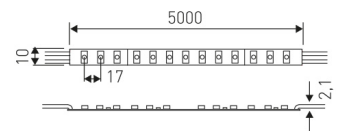

Dimensions

Product dimensions (mm)	8 x 2000 x 2,5
Packing dimensions (mm)	150 x 200 x 4
Net weight (g)	90
Gross weight (Kg)	0,14

Scheme

Scheme

2 m. length high efficiency adhesive flexible LED strip from the TROLL family Flexiled.

DESCRIPTION

2 m. length high efficiency adhesive flexible LED strip from the TROLL family Flexiled setting an advanced and innovative thermal balance system through passive dissipation with stable colour temperature of 6500° (cold white) optimised to be used as indoor or outdoor lighting where environmental integration was a relevant requirement such as bathrooms, kitchen furniture, shelves or retro-illumination. Designed for wall or ceiling surface mounted. Luminaire built in clear silicone UV protected finished in Luminaire built-in a silicone protection diffuser with an angle beam of 120°. Luminaire sets a 5 W LED source with CRI higher than 85 % and a chromatic dispersion lower than 3 SMCD. Fixture has a luminous flux of 532 Lm, with an efficiency of 96,7 Lm/W and a total consumption of 5,5 W. The average life for the luminaire is 30000 h (stabilised at a minimum flux of 70 % from the original). Luminaire is fed at 220-240V; 50/60 Hz. and needs a constant power auxiliary gear.