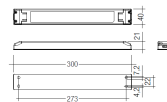

Scheme

71/LD6024

60W Power supply driver from the Troll family Standard DriverP.

Picture

Scheme

71/LDT06024

60W Power supply driver IP67 from the Troll family Standard DriverP.

Picture

Scheme

71/LDT9624

96W Power supply driver IP67 from the Troll family Standard DriverP.

Picture