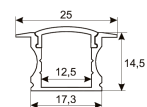

#### Photometry

#### Photometry

---

**Accessories**

---

**11.7890.0012.20** 2 m length recessed profile set. Includes:  
Anodized aluminium profile (Alu6063-T5)  
+ PC clear diffuser + Installation clips +  
End caps

---

**Scheme**

---

**11.7890.0022.20** 2 m length surface profile set. Includes:  
Anodized aluminium profile (Alu6063-T5)  
+ PC clear diffuser + Installation clips +  
End caps.

---

**Scheme**

---

**11.7890.0032.20** 2 m length 45° surface profile set.  
Includes: Anodized aluminium profile  
(Alu6063-T5) + PC clear diffuser +  
Installation clips + End caps.