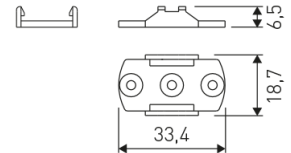

11.7890.1032.20 length 45° surface profile set. Includes: Anodized aluminium profile (Alu6063-T5) + PC opal diffuser + Installation clips + End caps.

Scheme

478/33

Upper fastening staples. (1 unit)

Scheme

478/C200/00

Transparent cover.

Scheme