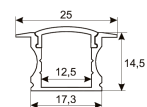

Accessories

11.7890.0012.20 2 m length recessed profile set. Includes:
Anodized aluminium profile (Alu6063-T5)
+ PC clear diffuser + Installation clips +
End caps

Scheme