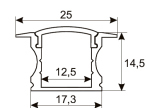

Accessories

11.7890.0012.20 2 m length recessed profile set. Includes:
Anodized aluminium profile (Alu6063-T5)
+ PC clear diffuser + Installation clips +
End caps

Scheme

11.7890.0022.20 2 m length surface profile set. Includes:
Anodized aluminium profile (Alu6063-T5)
+ PC clear diffuser + Installation clips +
End caps.

Scheme

11.7890.0032.20 2 m length 45° surface profile set.
Includes: Anodized aluminium profile
(Alu6063-T5) + PC clear diffuser +
Installation clips + End caps.

Scheme

11.7890.1012.20 2 m length recessed profile set. Includes:
Anodized aluminium profile (Alu6063-T5)
+ PC opal diffuser + Installation clips +
End caps

Scheme

11.7890.1022.20 2 m length surface profile set. Includes:
Anodized aluminium profile (Alu6063-T5)
+ PC opal diffuser + Installation clips +
End caps.

Scheme