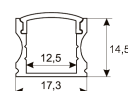

#### Dimensions

Product dimensions (mm)	8 x 2000 x 2,5
Packing dimensions (mm)	150 x 200 x 4
Net weight (g)	90
Gross weight (Kg)	0,14

#### Photometry

#### Photometry

---

**Accessories**

---

**11.7890.0012.20** 2 m length recessed profile set. Includes:  
Anodized aluminium profile (Alu6063-T5)  
+ PC clear diffuser + Installation clips +  
End caps

---

**Scheme**

---

**11.7890.0022.20** 2 m length surface profile set. Includes:  
Anodized aluminium profile (Alu6063-T5)  
+ PC clear diffuser + Installation clips +  
End caps.

---

**Scheme**

---

**11.7890.0032.20** 2 m length 45° surface profile set.  
Includes: Anodized aluminium profile  
(Alu6063-T5) + PC clear diffuser +  
Installation clips + End caps.