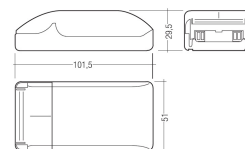

Scheme

71/LD6024

60W Power supply driver from the Troll family Standard DriverP.

Picture

Scheme

71/LDT06024

60W Power supply driver IP67 from the Troll family Standard DriverP.

Picture

Scheme

71/LDT9624

96W Power supply driver IP67 from the Troll family Standard DriverP.

Picture