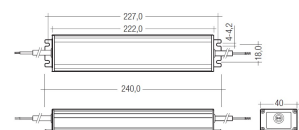

Scheme

71/LD6024

60W Power supply driver from the Troll family Standard DriverP.

Picture

Scheme

71/LDT06024

60W Power supply driver IP67 from the Troll family Standard DriverP.

Picture

Scheme

71/LDT9624

96W Power supply driver IP67 from the Troll family Standard DriverP.

Picture