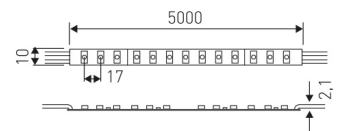

Dimensions

Product dimensions (mm)	8 x 2000 x 2,5
Packing dimensions (mm)	150 x 200 x 4
Net weight (g)	90
Gross weight (Kg)	0,14

Scheme

Scheme

2 m. length high efficiency adhesive flexible LED strip from the TROLL family Flexiled.

DESCRIPTION

2 m. length high efficiency adhesive flexible LED strip from the TROLL family Flexiled setting an advanced and innovative thermal balance system through passive dissipation with stable colour temperature of 6500° (cold white) optimised to be used as indoor or outdoor lighting where environmental integration was a relevant requirement such as bathrooms, kitchen furniture, shelves or retro-illumination. Designed for wall or ceiling surface mounted. Luminaire built in clear silicone UV protected finished in Luminaire built-in a silicone protection diffuser with an angle beam of 120°. Luminaire sets a 5 W LED source with CRI higher than 85 % and a chromatic dispersion lower than 3 SMCD. Fixture has a luminous flux of 532 Lm, with an efficiency of 96,7 Lm/W and a total consumption of 5,5 W. The average life for the luminaire is 30000 h (stabilised at a minimum flux of 70 % from the original). Luminaire is fed at 220-240V; 50/60 Hz. and needs a constant power auxiliary gear.

Item code	11.7850.0586.02
Product type	IN
Category	Surface Linears
Family	Led Profile
Subfamily	Flexiled
Materials	Luminaire built in clear silicone UV protected.
Optical system	Luminaire built-in a silicone protection diffuser.
Installation instructions	Luminaire designed for wall or ceiling surface mounted.
Pictograms	

Product