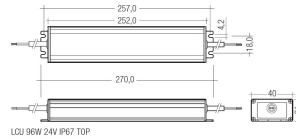

Scheme

73/DLP

Light dimming controller 12-24V. On/Off Push, Dali, 0-10V, 1-10V. (Master)

Picture