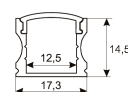

#### Dimensions

Product dimensions (mm)	8 x 2000 x 2,5
Packing dimensions (mm)	150 x 200 x 4
Net weight (g)	90
Gross weight (Kg)	0,14

---

**11.7890.0022.20** 2 m length surface profile set. Includes:  
Anodized aluminium profile (Alu6063-T5)  
+ PC clear diffuser + Installation clips +  
End caps.

---

**Scheme**

---

**11.7890.0032.20** 2 m length 45° surface profile set.  
Includes: Anodized aluminium profile  
(Alu6063-T5) + PC clear diffuser +  
Installation clips + End caps.

---

**Scheme**

---

**11.7890.1012.20** 2 m length recessed profile set. Includes:  
Anodized aluminium profile (Alu6063-T5)  
+ PC opal diffuser + Installation clips +  
End caps

---

**Scheme**

---

**11.7890.1022.20** 2 m length surface profile set. Includes:  
Anodized aluminium profile (Alu6063-T5)  
+ PC opal diffuser + Installation clips +  
End caps.

---

**Scheme**

11.7890.1032.20 length 45° surface profile set. Includes: Anodized aluminium profile (Alu6063-T5) + PC opal diffuser + Installation clips + End caps.

Scheme

478/33

Upper fastening staples. (1 unit)