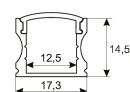

Dimensions

Product dimensions (mm)	8 x 2000 x 2,5
Packing dimensions (mm)	150 x 200 x 4
Net weight (g)	90
Gross weight (Kg)	0,14

Scheme

Scheme

2 m. length high efficiency adhesive flexible LED strip from the TROLL family Flexiled.

Scheme

11.7890.0022.20	2 m length surface profile set. Includes: Anodized aluminium profile (Alu6063-T5) + PC clear diffuser + Installation clips + End caps.
-----------------	---

Scheme

11.7890.0032.20	2 m length 45° surface profile set. Includes: Anodized aluminium profile (Alu6063-T5) + PC clear diffuser + Installation clips + End caps.
-----------------	---

Scheme

11.7890.1012.20	2 m length recessed profile set. Includes: Anodized aluminium profile (Alu6063-T5) + PC opal diffuser + Installation clips + End caps
-----------------	--

Scheme

11.7890.1022.20	2 m length surface profile set. Includes: Anodized aluminium profile (Alu6063-T5) + PC opal diffuser + Installation clips + End caps.
-----------------	--

Scheme

11.7890.1032.20 length 45° surface profile set. Includes: Anodized aluminium profile (Alu6063-T5) + PC opal diffuser + Installation clips + End caps.

Scheme

478/33

Upper fastening staples. (1 unit)