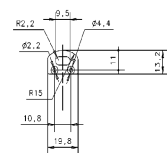

Scheme

478/C200/00

Transparent cover.

Scheme

478/P200/21

Aluminium profile.

Scheme

478/T/21

Profile covers. (2 units)

Scheme

48/04

With terminals up to 4 mm² section. To join 5 mm² silicone cable to 13 mm².

Picture

71/LD10024

96W Power supply driver from the Troll family Standard DriverP.

Picture