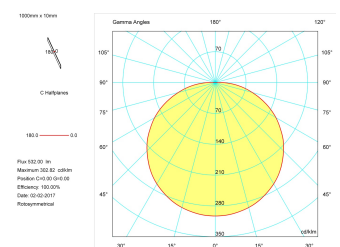

Photometry

Photometry