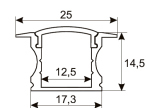

---

**11.7890.0022.20** 2 m length surface profile set. Includes:  
Anodized aluminium profile (Alu6063-T5)  
+ PC clear diffuser + Installation clips +  
End caps.

---

**Scheme**

---

**11.7890.0032.20** 2 m length 45° surface profile set.  
Includes: Anodized aluminium profile  
(Alu6063-T5) + PC clear diffuser +  
Installation clips + End caps.

---

**Scheme**

---

**11.7890.1012.20** 2 m length recessed profile set. Includes:  
Anodized aluminium profile (Alu6063-T5)  
+ PC opal diffuser + Installation clips +  
End caps

---

**Scheme**

---

**11.7890.1022.20** 2 m length surface profile set. Includes:  
Anodized aluminium profile (Alu6063-T5)  
+ PC opal diffuser + Installation clips +  
End caps.