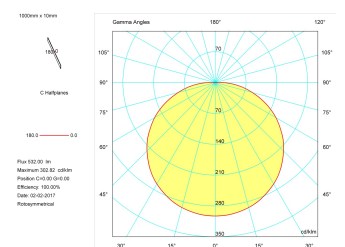

Photometry

Photometry