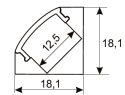

11.7890.1032.20 length 45° surface profile set. Includes: Anodized aluminium profile (Alu6063-T5) + PC opal diffuser + Installation clips + End caps.

Scheme

478/33

Upper fastening staples. (1 unit)

Scheme