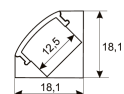

Accessories

11.7890.0011.20 1 m length recessed profile set. Includes:
Recessed anodized aluminium profile
(Alu6063-T5) + PC clear diffuser +
Installation clips + End caps.

Scheme

11.7890.0021.20 1 m length surface profile set. Includes:
Anodized aluminium profile (Alu6063-T5)
+ PC clear diffuser + Installation clips +
End caps.

Scheme

11.7890.0031.20 1 m length 45° surface profile set.
Includes: Anodized aluminium profile
(Alu6063-T5) + PC clear diffuser +
Installation clips + End caps.

Scheme

11.7890.1011.20 1 m length recessed profile set. Includes:
Recessed anodized aluminium profile
(Alu6063-T5) + PC opal diffuser +
Installation clips + End caps.

Scheme

11.7890.1021.20 1 m length surface profile set. Includes:
Anodized aluminium profile (Alu6063-T5)
+ PC opal diffuser + Installation clips +
End caps.

Scheme