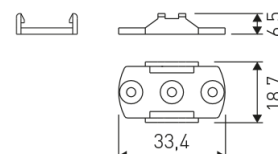

11.7890.1031 length 45° surface profile set. Includes: Anodized aluminium profile (Alu6063-T5) + PC opal diffuser + Installation clips + End caps.

Scheme

478/33

Upper fastening staples. (1 unit)

Scheme

478/C100/00

Transparent cover.

Scheme