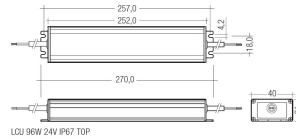

Scheme

73/DLP

Light dimming controller 12-24V. On/Off Push, Dali, 0-10V. (Master)

Picture