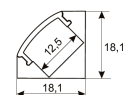

11.7890.1031 length 45° surface profile set. Includes: Anodized aluminium profile (Alu6063-T5) + PC opal diffuser + Installation clips + End caps.

Scheme

478/33

Upper fastening staples. (1 unit)

Scheme