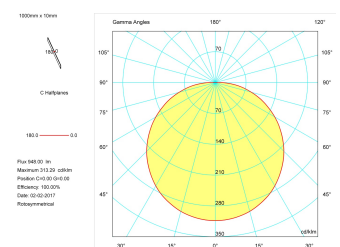

Photometry

Photometry