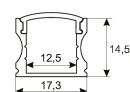

Accessories

11.7890.0011.20 1 m length recessed profile set. Includes:
Recessed anodized aluminium profile
(Alu6063-T5) + PC clear diffuser +
Installation clips + End caps.

Scheme

11.7890.0021.20 1 m length surface profile set. Includes:
Anodized aluminium profile (Alu6063-T5)
+ PC clear diffuser + Installation clips +
End caps.

Scheme

11.7890.0031.20 1 m length 45° surface profile set.
Includes: Anodized aluminium profile
(Alu6063-T5) + PC clear diffuser +
Installation clips + End caps.

Scheme

11.7890.1011.20 1 m length recessed profile set. Includes:
Recessed anodized aluminium profile
(Alu6063-T5) + PC opal diffuser +
Installation clips + End caps.

Scheme

11.7890.1021.20 1 m length surface profile set. Includes:
Anodized aluminium profile (Alu6063-T5)
+ PC opal diffuser + Installation clips +
End caps.

Scheme