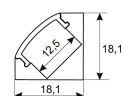

Dimensions

Product dimensions (mm)	8 x 2000 x 2,5
Packing dimensions (mm)	150 x 200 x 4
Net weight (g)	90
Gross weight (Kg)	0,14

Scheme

Scheme

2 m. length high efficiency adhesive flexible LED strip from the TROLL family Flexiled.

Product

Real power (W)	13,2
Real luminous flux (Lm)	948
Luminous efficiency (Lm/W)	71,8
Beam angle (°)	120
Life time (h)	30000
IP	65
Electrical class insulation	Class 3
Photobiological risk	0 - Exempt
Operating temperature	from -20° C to 35° C
Electrical feeding	24 VDC
Energy efficiency class	A

Photometry

Photometry

Accessories

11.7890.0012.20 2 m length recessed profile set. Includes:
Anodized aluminium profile (Alu6063-T5)
+ PC clear diffuser + Installation clips +
End caps

Scheme

11.7890.0022.20 2 m length surface profile set. Includes:
Anodized aluminium profile (Alu6063-T5)
+ PC clear diffuser + Installation clips +
End caps.

Scheme

11.7890.0032.20 2 m length 45° surface profile set.
Includes: Anodized aluminium profile
(Alu6063-T5) + PC clear diffuser +
Installation clips + End caps.

Scheme

11.7890.1012.20 2 m length recessed profile set. Includes:
Anodized aluminium profile (Alu6063-T5)
+ PC opal diffuser + Installation clips +
End caps