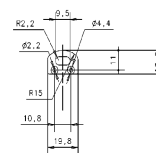

Aluminium profile.

Scheme

478/T/21

Profile covers. (2 units)

Scheme

48/04

With terminals up to 4 mm² section. To join 5 mm² silicone cable to 13 mm².

Picture