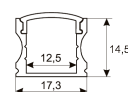

Dimensions

Product dimensions (mm)	8 x 2000 x 2,5
Packing dimensions (mm)	150 x 200 x 4
Net weight (g)	90
Gross weight (Kg)	0,14

Scheme

Scheme

2 m. length high efficiency adhesive flexible LED strip from the TROLL family Flexiled.

Photometry

Photometry

Accessories

11.7890.0012.20 2 m length recessed profile set. Includes:
Anodized aluminium profile (Alu6063-T5)
+ PC clear diffuser + Installation clips +
End caps

Scheme

11.7890.0022.20 2 m length surface profile set. Includes:
Anodized aluminium profile (Alu6063-T5)
+ PC clear diffuser + Installation clips +
End caps.

Scheme

11.7890.0032.20 2 m length 45° surface profile set.
Includes: Anodized aluminium profile
(Alu6063-T5) + PC clear diffuser +
Installation clips + End caps.

Scheme

11.7890.1012.20 2 m length recessed profile set. Includes:
Anodized aluminium profile (Alu6063-T5)
+ PC opal diffuser + Installation clips +
End caps

Scheme

11.7890.1022.20 2 m length surface profile set. Includes:
Anodized aluminium profile (Alu6063-T5)
+ PC opal diffuser + Installation clips +
End caps.

Scheme

11.7890.1032.20 length 45° surface profile set. Includes: Anodized aluminium profile (Alu6063-T5) + PC opal diffuser + Installation clips + End caps.