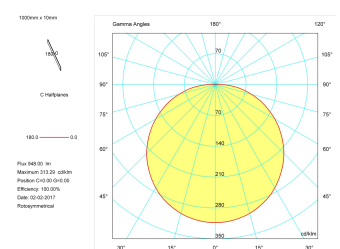

Photometry

Photometry