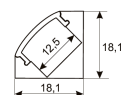

Dimensions

Product dimensions (mm)	8 x 2000 x 2,5
Packing dimensions (mm)	150 x 200 x 4
Net weight (g)	90
Gross weight (Kg)	0,14

Scheme

Scheme

2 m. length high efficiency adhesive flexible LED strip from the TROLL family Flexiled.

Scheme

11.7890.1022.20 2 m length surface profile set. Includes:
Anodized aluminium profile (Alu6063-T5)
+ PC opal diffuser + Installation clips +
End caps.

Scheme

11.7890.1032.20 length 45° surface profile set. Includes: Anodized aluminium profile (Alu6063-T5) + PC opal diffuser + Installation clips + End caps.

Scheme

478/33

Upper fastening staples. (1 unit)

Scheme

478/C200/00

Transparent cover.

Scheme

478/P200/21

Aluminium profile.

Scheme

478/T/21

Profile covers. (2 units)

Scheme

48/04

With terminals up to 4 mm² section. To join 5 mm² silicone cable to 13 mm².

Picture