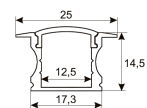

Dimensions

Product dimensions (mm)	8 x 2000 x 2,5
Packing dimensions (mm)	150 x 200 x 4
Net weight (g)	90
Gross weight (Kg)	0,14

Scheme

Scheme

2 m. length high efficiency adhesive flexible LED strip from the TROLL family Flexiled.

Photometry

Photometry

Accessories

11.7890.0012.20 2 m length recessed profile set. Includes:
Anodized aluminium profile (Alu6063-T5)
+ PC clear diffuser + Installation clips +
End caps

Scheme

11.7890.0022.20 2 m length surface profile set. Includes:
Anodized aluminium profile (Alu6063-T5)
+ PC clear diffuser + Installation clips +
End caps.

Scheme

11.7890.0032.20 2 m length 45° surface profile set.
Includes: Anodized aluminium profile
(Alu6063-T5) + PC clear diffuser +
Installation clips + End caps.

Scheme

11.7890.1012.20 2 m length recessed profile set. Includes:
Anodized aluminium profile (Alu6063-T5)
+ PC opal diffuser + Installation clips +
End caps

Scheme

11.7890.1022.20 2 m length surface profile set. Includes:
Anodized aluminium profile (Alu6063-T5)
+ PC opal diffuser + Installation clips +
End caps.

Scheme

11.7890.1032.20 length 45° surface profile set. Includes: Anodized aluminium profile (Alu6063-T5) + PC opal diffuser + Installation clips + End caps.