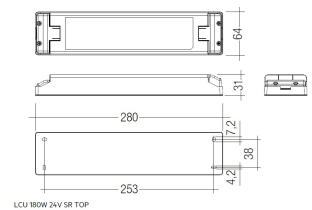

Dimensions

Product dimensions (mm)	8 x 2000 x 2,5
Packing dimensions (mm)	150 x 200 x 4
Net weight (g)	90
Gross weight (Kg)	0,14

Scheme

Scheme

2 m. length high efficiency adhesive flexible LED strip from the TROLL family Flexiled.

Aluminium profile.

Scheme

478/T/21

Profile covers. (2 units)

Scheme

48/04

With terminals up to 4 mm² section. To join 5 mm² silicone cable to 13 mm².

Picture

71/LD10024

96W Power supply driver from the Troll family Standard DriverP.

Picture

Scheme

71/LD18024

180W Power supply driver from the Troll family Standard DriverP

Picture

Scheme