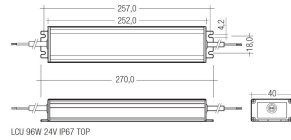

71/LDT06024

60W Power supply driver IP67 from the Troll family Standard DriverP.

Picture

Scheme

71/LDT9624

96W Power supply driver IP67 from the Troll family Standard DriverP.

Picture

Scheme