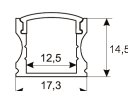

Dimensions

Product dimensions (mm)	8 x 2000 x 2,5
Packing dimensions (mm)	150 x 200 x 4
Net weight (g)	90
Gross weight (Kg)	0,14

Scheme

Scheme

2 m. length high efficiency adhesive flexible LED strip from the TROLL family Flexiled.

Photometry

Photometry

Accessories

11.7890.0012.20 2 m length recessed profile set. Includes:
Anodized aluminium profile (Alu6063-T5)
+ PC clear diffuser + Installation clips +
End caps

Scheme

11.7890.0022.20 2 m length surface profile set. Includes:
Anodized aluminium profile (Alu6063-T5)
+ PC clear diffuser + Installation clips +
End caps.

Scheme

11.7890.0032.20 2 m length 45° surface profile set.
Includes: Anodized aluminium profile
(Alu6063-T5) + PC clear diffuser +
Installation clips + End caps.

Scheme

11.7890.1012.20 2 m length recessed profile set. Includes:
Anodized aluminium profile (Alu6063-T5)
+ PC opal diffuser + Installation clips +
End caps