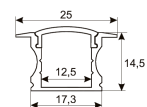

Dimensions

Product dimensions (mm)	8 x 2000 x 2,5
Packing dimensions (mm)	150 x 200 x 4
Net weight (g)	90
Gross weight (Kg)	0,14

Scheme

Scheme

2 m. length high efficiency adhesive flexible LED strip from the TROLL family Flexiled.

Photometry

Photometry

Accessories

11.7890.0012.20 2 m length recessed profile set. Includes:
Anodized aluminium profile (Alu6063-T5)
+ PC clear diffuser + Installation clips +
End caps

Scheme

11.7890.0022.20 2 m length surface profile set. Includes:
Anodized aluminium profile (Alu6063-T5)
+ PC clear diffuser + Installation clips +
End caps.

Scheme

11.7890.0032.20 2 m length 45° surface profile set.
Includes: Anodized aluminium profile
(Alu6063-T5) + PC clear diffuser +
Installation clips + End caps.

Scheme

11.7890.1012.20 2 m length recessed profile set. Includes:
Anodized aluminium profile (Alu6063-T5)
+ PC opal diffuser + Installation clips +
End caps