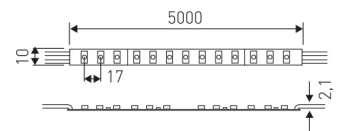

Dimensions

Product dimensions (mm)	8 x 2000 x 2,5
Packing dimensions (mm)	150 x 200 x 4
Net weight (g)	90
Gross weight (Kg)	0,14

Scheme

Scheme

2 m. length high efficiency adhesive flexible LED strip from the TROLL family Flexiled.