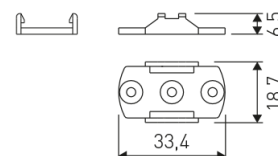

11.7890.1031 length 45° surface profile set. Includes: Anodized aluminium profile (Alu6063-T5) + PC opal diffuser + Installation clips + End caps.

Scheme

478/33

Upper fastening staples. (1 unit)

Scheme

478/C100/00

Transparent cover.

Scheme