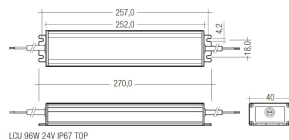

71/LDT06024

60W Power supply driver IP67 from the Troll family Standard DriverP.

Picture

Scheme

71/LDT9624

96W Power supply driver IP67 from the Troll family Standard DriverP.

Picture

Scheme