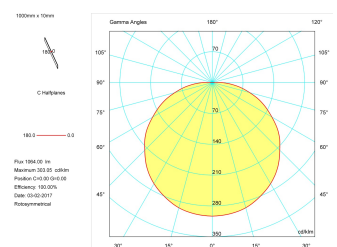

Photometry

Photometry