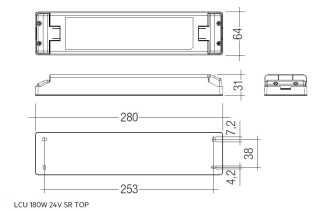

Dimensions

Product dimensions (mm)	8 x 1000 x 2,5
Packing dimensions (mm)	150 x 200 x 4
Net weight (g)	45
Gross weight (Kg)	0,095

Scheme

Scheme

1 m. length high efficiency adhesive flexible LED strip from the TROLL family Flexiled.

Aluminium profile.

Scheme

478/T/21

Profile covers. (2 units)

Scheme

48/04

With terminals up to 4 mm² section. To join 5 mm² silicone cable to 13 mm².

Picture

71/LD10024

96W Power supply driver from the Troll family Standard DriverP.

Picture

Scheme

71/LD18024

180W Power supply driver from the Troll family Standard DriverP

Picture

Scheme