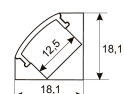

Accessories

11.7890.0011.20 1 m length recessed profile set. Includes:
Recessed anodized aluminium profile
(Alu6063-T5) + PC clear diffuser +
Installation clips + End caps.

Scheme

11.7890.0021.20 1 m length surface profile set. Includes:
Anodized aluminium profile (Alu6063-T5)
+ PC clear diffuser + Installation clips +
End caps.

Scheme

11.7890.0031.20 1 m length 45° surface profile set.
Includes: Anodized aluminium profile
(Alu6063-T5) + PC clear diffuser +
Installation clips + End caps.

Scheme

11.7890.1011.20 1 m length recessed profile set. Includes:
Recessed anodized aluminium profile
(Alu6063-T5) + PC opal diffuser +
Installation clips + End caps.

Scheme

11.7890.1021.20 1 m length surface profile set. Includes:
Anodized aluminium profile (Alu6063-T5)
+ PC opal diffuser + Installation clips +
End caps.

Scheme