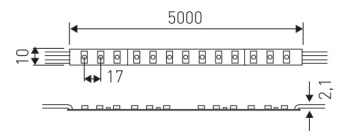

Dimensions

Product dimensions (mm)	8 x 1000 x 2,5
Packing dimensions (mm)	150 x 200 x 4
Net weight (g)	45
Gross weight (Kg)	0,095

Scheme

Scheme

1 m. length high efficiency adhesive flexible LED strip from the TROLL family Flexiled.