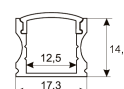

Dimensions

Product dimensions (mm)	8 x 1000 x 2,5
Packing dimensions (mm)	150 x 200 x 4
Net weight (g)	45
Gross weight (Kg)	0,095

Scheme

Scheme

1 m. length high efficiency adhesive flexible LED strip from the TROLL family Flexiled.

Photometry

Photometry

Accessories

11.7890.0011.20 1 m length recessed profile set. Includes:
Recessed anodized aluminium profile
(Alu6063-T5) + PC clear diffuser +
Installation clips + End caps.

Scheme

11.7890.0021.20 1 m length surface profile set. Includes:
Anodized aluminium profile (Alu6063-T5)
+ PC clear diffuser + Installation clips +
End caps.

Scheme

11.7890.0031.20 1 m length 45° surface profile set.
Includes: Anodized aluminium profile
(Alu6063-T5) + PC clear diffuser +
Installation clips + End caps.

Scheme

11.7890.1011.20 1 m length recessed profile set. Includes:
Recessed anodized aluminium profile
(Alu6063-T5) + PC opal diffuser +
Installation clips + End caps.