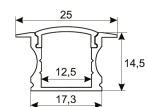

Dimensions

Product dimensions (mm)	8 x 1000 x 2,5
Packing dimensions (mm)	150 x 200 x 4
Net weight (g)	45
Gross weight (Kg)	0,095

Scheme

Scheme

1 m. length high efficiency adhesive flexible LED strip from the TROLL family Flexiled.

Control gear

Control gear	Electronic Control Gear
--------------	-------------------------

Light source

Light source included	Yes
Light source	Led
Nominal power (W)	12
Nominal luminous flux (Lm)	1224
Colour temperature (K)	4000
Colour consistency (SDCM)	3
CRI	80

Photometry

Photometry

Accessories

11.7890.0011.20 1 m length recessed profile set. Includes:
Recessed anodized aluminium profile
(Alu6063-T5) + PC clear diffuser +
Installation clips + End caps.

Scheme

11.7890.0021.20 1 m length surface profile set. Includes:
Anodized aluminium profile (Alu6063-T5)
+ PC clear diffuser + Installation clips +
End caps.