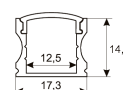

Dimensions

Product dimensions (mm)	8 x 1000 x 2,5
Packing dimensions (mm)	150 x 200 x 4
Net weight (g)	45
Gross weight (Kg)	0,095

Scheme

Scheme

1 m. length high efficiency adhesive flexible LED strip from the TROLL family Flexiled.

Photometry

Photometry

Accessories

11.7890.0011.20 1 m length recessed profile set. Includes:
Recessed anodized aluminium profile
(Alu6063-T5) + PC clear diffuser +
Installation clips + End caps.

Scheme

11.7890.0021.20 1 m length surface profile set. Includes:
Anodized aluminium profile (Alu6063-T5)
+ PC clear diffuser + Installation clips +
End caps.

Scheme

11.7890.0031.20 1 m length 45° surface profile set.
Includes: Anodized aluminium profile
(Alu6063-T5) + PC clear diffuser +
Installation clips + End caps.

Scheme

11.7890.1011.20 1 m length recessed profile set. Includes:
Recessed anodized aluminium profile
(Alu6063-T5) + PC opal diffuser +
Installation clips + End caps.

Scheme

11.7890.1021.20 1 m length surface profile set. Includes:
Anodized aluminium profile (Alu6063-T5)
+ PC opal diffuser + Installation clips +
End caps.

Scheme

11.7890.1031 length 45° surface profile set. Includes: Anodized aluminium profile (Alu6063-T5) + PC opal diffuser + Installation clips + End caps.