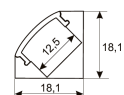

11.7890.1031 length 45° surface profile set. Includes: Anodized aluminium profile (Alu6063-T5) + PC opal diffuser + Installation clips + End caps.

Scheme

478/33

Upper fastening staples. (1 unit)

Scheme