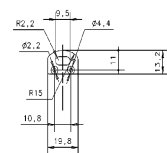

Aluminium profile.

Scheme

478/T/21

Profile covers. (2 units)

Scheme

48/04

With terminals up to 4 mm² section. To join 5 mm² silicone cable to 13 mm².

Picture