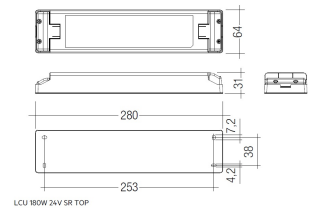

Aluminium profile.

Scheme

478/T/21

Profile covers. (2 units)

Scheme

48/04

With terminals up to 4 mm² section. To join 5 mm² silicone cable to 13 mm².

Picture

71/LD10024

96W Power supply driver from the Troll family Standard DriverP.

Picture

Scheme

71/LD18024

180W Power supply driver from the Troll family Standard DriverP

Picture

Scheme