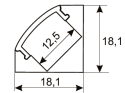

Scheme

11.7890.1022.20 2 m length surface profile set. Includes:
Anodized aluminium profile (Alu6063-T5)
+ PC opal diffuser + Installation clips +
End caps.

Scheme

11.7890.1032.20 length 45° surface profile set. Includes: Anodized aluminium profile (Alu6063-T5) + PC opal diffuser + Installation clips + End caps.

Scheme

478/33

Upper fastening staples. (1 unit)

Scheme

478/C200/00

Transparent cover.

Scheme

478/P200/21

Aluminium profile.

Scheme

478/T/21

Profile covers. (2 units)

Scheme

48/04

With terminals up to 4 mm² section. To join 5 mm² silicone cable to 13 mm².

Picture