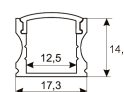

Scheme

11.7890.0032.20 2 m length 45° surface profile set.
Includes: Anodized aluminium profile
(Alu6063-T5) + PC clear diffuser +
Installation clips + End caps.

Scheme

11.7890.1012.20 2 m length recessed profile set. Includes:
Anodized aluminium profile (Alu6063-T5)
+ PC opal diffuser + Installation clips +
End caps

Scheme

11.7890.1022.20 2 m length surface profile set. Includes:
Anodized aluminium profile (Alu6063-T5)
+ PC opal diffuser + Installation clips +
End caps.

Scheme

11.7890.1032.20 length 45° surface profile set. Includes: Anodized aluminium profile (Alu6063-T5) + PC opal diffuser + Installation clips + End caps.

Aluminium profile.

Scheme

478/T/21

Profile covers. (2 units)

Scheme

48/04

With terminals up to 4 mm² section. To join 5 mm² silicone cable to 13 mm².

Picture