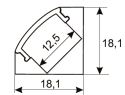

Scheme

11.7890.1022.20 2 m length surface profile set. Includes:
Anodized aluminium profile (Alu6063-T5)
+ PC opal diffuser + Installation clips +
End caps.

Scheme

11.7890.1032.20 length 45° surface profile set. Includes: Anodized aluminium profile (Alu6063-T5) + PC opal diffuser + Installation clips + End caps.

Scheme

478/33

Upper fastening staples. (1 unit)

Scheme

478/C200/00

Transparent cover.

Scheme

478/P200/21

Aluminium profile.

Scheme

478/T/21

Profile covers. (2 units)

Scheme

48/04

With terminals up to 4 mm² section. To join 5 mm² silicone cable to 13 mm².

Picture