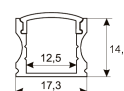

Accessories

11.7890.0012.20 2 m length recessed profile set. Includes:
Anodized aluminium profile (Alu6063-T5)
+ PC clear diffuser + Installation clips +
End caps

Scheme

11.7890.0022.20 2 m length surface profile set. Includes:
Anodized aluminium profile (Alu6063-T5)
+ PC clear diffuser + Installation clips +
End caps.

Scheme

11.7890.0032.20 2 m length 45° surface profile set.
Includes: Anodized aluminium profile
(Alu6063-T5) + PC clear diffuser +
Installation clips + End caps.

Scheme

11.7890.1012.20 2 m length recessed profile set. Includes:
Anodized aluminium profile (Alu6063-T5)
+ PC opal diffuser + Installation clips +
End caps