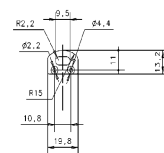

Aluminium profile.

Scheme

478/T/21

Profile covers. (2 units)

Scheme

48/04

With terminals up to 4 mm² section. To join 5 mm² silicone cable to 13 mm².

Picture