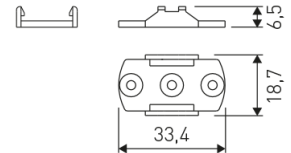

Scheme

11.7890.0032.20 2 m length 45° surface profile set.
Includes: Anodized aluminium profile
(Alu6063-T5) + PC clear diffuser +
Installation clips + End caps.

Scheme

11.7890.1012.20 2 m length recessed profile set. Includes:
Anodized aluminium profile (Alu6063-T5)
+ PC opal diffuser + Installation clips +
End caps

Scheme

11.7890.1022.20 2 m length surface profile set. Includes:
Anodized aluminium profile (Alu6063-T5)
+ PC opal diffuser + Installation clips +
End caps.

Scheme

11.7890.1032.20 length 45° surface profile set. Includes: Anodized aluminium profile (Alu6063-T5) + PC opal diffuser + Installation clips + End caps.

Scheme

478/33

Upper fastening staples. (1 unit)

Scheme

478/C200/00

Transparent cover.

Scheme

478/P200/21

Aluminium profile.

Scheme

478/T/21

Profile covers. (2 units)

Scheme

48/04

With terminals up to 4 mm² section. To join 5 mm² silicone cable to 13 mm².

Picture