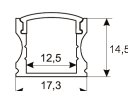

Accessories

11.7890.0012.20 2 m length recessed profile set. Includes:
Anodized aluminium profile (Alu6063-T5)
+ PC clear diffuser + Installation clips +
End caps

Scheme

11.7890.0022.20 2 m length surface profile set. Includes:
Anodized aluminium profile (Alu6063-T5)
+ PC clear diffuser + Installation clips +
End caps.

Scheme

11.7890.0032.20 2 m length 45° surface profile set.
Includes: Anodized aluminium profile
(Alu6063-T5) + PC clear diffuser +
Installation clips + End caps.

Scheme

11.7890.1012.20 2 m length recessed profile set. Includes:
Anodized aluminium profile (Alu6063-T5)
+ PC opal diffuser + Installation clips +
End caps