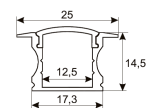

Scheme

11.7890.0032.20 2 m length 45° surface profile set.
Includes: Anodized aluminium profile
(Alu6063-T5) + PC clear diffuser +
Installation clips + End caps.

Scheme

11.7890.1012.20 2 m length recessed profile set. Includes:
Anodized aluminium profile (Alu6063-T5)
+ PC opal diffuser + Installation clips +
End caps

Scheme

11.7890.1022.20 2 m length surface profile set. Includes:
Anodized aluminium profile (Alu6063-T5)
+ PC opal diffuser + Installation clips +
End caps.

Scheme

11.7890.1032.20 length 45° surface profile set. Includes: Anodized aluminium profile (Alu6063-T5) + PC opal diffuser + Installation clips + End caps.

Aluminium profile.

Scheme

478/T/21

Profile covers. (2 units)

Scheme

48/04

With terminals up to 4 mm² section. To join 5 mm² silicone cable to 13 mm².

Picture