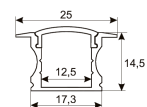

Accessories

11.7890.0012.20 2 m length recessed profile set. Includes:
Anodized aluminium profile (Alu6063-T5)
+ PC clear diffuser + Installation clips +
End caps

Scheme

11.7890.0022.20 2 m length surface profile set. Includes:
Anodized aluminium profile (Alu6063-T5)
+ PC clear diffuser + Installation clips +
End caps.

Scheme

11.7890.0032.20 2 m length 45° surface profile set.
Includes: Anodized aluminium profile
(Alu6063-T5) + PC clear diffuser +
Installation clips + End caps.

Scheme

11.7890.1012.20 2 m length recessed profile set. Includes:
Anodized aluminium profile (Alu6063-T5)
+ PC opal diffuser + Installation clips +
End caps

Scheme

11.7890.1022.20 2 m length surface profile set. Includes:
Anodized aluminium profile (Alu6063-T5)
+ PC opal diffuser + Installation clips +
End caps.

Scheme

11.7890.1032.20 length 45° surface profile set. Includes: Anodized aluminium profile (Alu6063-T5) + PC opal diffuser + Installation clips + End caps.

Aluminium profile.

Scheme

478/T/21

Profile covers. (2 units)

Scheme

48/04

With terminals up to 4 mm² section. To join 5 mm² silicone cable to 13 mm².

Picture