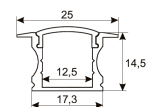

Accessories

11.7890.0012.20 2 m length recessed profile set. Includes:
Anodized aluminium profile (Alu6063-T5)
+ PC clear diffuser + Installation clips +
End caps

Scheme

11.7890.0022.20 2 m length surface profile set. Includes:
Anodized aluminium profile (Alu6063-T5)
+ PC clear diffuser + Installation clips +
End caps.

Scheme

11.7890.0032.20 2 m length 45° surface profile set.
Includes: Anodized aluminium profile
(Alu6063-T5) + PC clear diffuser +
Installation clips + End caps.

Scheme

11.7890.1012.20 2 m length recessed profile set. Includes:
Anodized aluminium profile (Alu6063-T5)
+ PC opal diffuser + Installation clips +
End caps

Scheme

11.7890.1022.20 2 m length surface profile set. Includes:
Anodized aluminium profile (Alu6063-T5)
+ PC opal diffuser + Installation clips +
End caps.

Scheme

11.7890.1032.20 length 45° surface profile set. Includes: Anodized aluminium profile (Alu6063-T5) + PC opal diffuser + Installation clips + End caps.

Aluminium profile.

Scheme

478/T/21

Profile covers. (2 units)

Scheme

48/04

With terminals up to 4 mm² section. To join 5 mm² silicone cable to 13 mm².

Picture