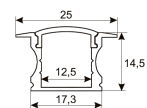

Scheme

11.7890.0032.20 2 m length 45° surface profile set.
Includes: Anodized aluminium profile
(Alu6063-T5) + PC clear diffuser +
Installation clips + End caps.

Scheme

11.7890.1012.20 2 m length recessed profile set. Includes:
Anodized aluminium profile (Alu6063-T5)
+ PC opal diffuser + Installation clips +
End caps

Scheme

11.7890.1022.20 2 m length surface profile set. Includes:
Anodized aluminium profile (Alu6063-T5)
+ PC opal diffuser + Installation clips +
End caps.

Scheme

11.7890.1032.20 length 45° surface profile set. Includes: Anodized aluminium profile (Alu6063-T5) + PC opal diffuser + Installation clips + End caps.

Aluminium profile.

Scheme

478/T/21

Profile covers. (2 units)

Scheme

48/04

With terminals up to 4 mm² section. To join 5 mm² silicone cable to 13 mm².

Picture