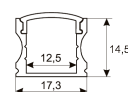

Scheme

11.7890.0032.20 2 m length 45° surface profile set.
Includes: Anodized aluminium profile
(Alu6063-T5) + PC clear diffuser +
Installation clips + End caps.

Scheme

11.7890.1012.20 2 m length recessed profile set. Includes:
Anodized aluminium profile (Alu6063-T5)
+ PC opal diffuser + Installation clips +
End caps

Scheme

11.7890.1022.20 2 m length surface profile set. Includes:
Anodized aluminium profile (Alu6063-T5)
+ PC opal diffuser + Installation clips +
End caps.

Scheme

11.7890.1032.20 length 45° surface profile set. Includes: Anodized aluminium profile (Alu6063-T5) + PC opal diffuser + Installation clips + End caps.

Aluminium profile.

Scheme

478/T/21

Profile covers. (2 units)

Scheme

48/04

With terminals up to 4 mm² section. To join 5 mm² silicone cable to 13 mm².

Picture