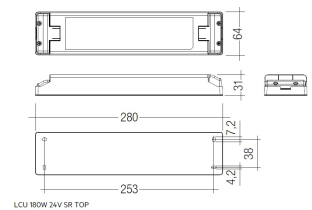

Aluminium profile.

Scheme

478/T/21

Profile covers. (2 units)

Scheme

48/04

With terminals up to 4 mm² section. To join 5 mm² silicone cable to 13 mm².

Picture

71/LD10024

96W Power supply driver from the Troll family Standard DriverP.

Picture

Scheme

71/LD18024

180W Power supply driver from the Troll family Standard DriverP

Picture

Scheme