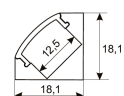

Accessories

11.7890.0012.20 2 m length recessed profile set. Includes:
Anodized aluminium profile (Alu6063-T5)
+ PC clear diffuser + Installation clips +
End caps

Scheme

11.7890.0022.20 2 m length surface profile set. Includes:
Anodized aluminium profile (Alu6063-T5)
+ PC clear diffuser + Installation clips +
End caps.

Scheme

11.7890.0032.20 2 m length 45° surface profile set.
Includes: Anodized aluminium profile
(Alu6063-T5) + PC clear diffuser +
Installation clips + End caps.

Scheme

11.7890.1012.20 2 m length recessed profile set. Includes:
Anodized aluminium profile (Alu6063-T5)
+ PC opal diffuser + Installation clips +
End caps