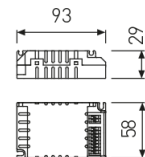

71/LDT06024

60W Power supply driver IP67 from the Troll family Standard DriverP.