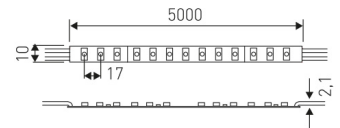

1 m. length high efficiency adhesive flexible LED strip from the TROLL family Flexiled.

DESCRIPTION

1 m. length high efficiency adhesive flexible LED strip from the TROLL family Flexiled setting an advanced and innovative thermal balance system through passive dissipation with stable colour temperature of RGB optimised to be used as indoor or outdoor lighting where environmental integration was a relevant requirement such as bathrooms, kitchen furniture, shelves or retro-illumination. Designed for wall or ceiling surface mounted. Luminaire built in clear silicone UV protected finished in Luminaire built-in a silicone protection diffuser with an angle beam of 120°. Luminaire sets a 13 W LED source with CRI higher than % and a chromatic dispersion lower than 3 SMCD. Fixture has a luminous flux of Lm, with an efficiency of Lm/W and a total consumption of 14,3 W. The average life for the luminaire is 30000 h (stabilised at a minimum flux of 70 % from the original). Luminaire is fed at 220-240V; 50/60 Hz. and needs a constant power auxiliary gear.

Item code	11.7850.1301.01
Product type	IN
Category	Surface Linears
Family	Led Profile
Subfamily	Flexiled
Materials	Luminaire built in clear silicone UV protected.
Optical system	Luminaire built-in a silicone protection diffuser.
Installation instructions	Luminaire designed for wall or ceiling surface mounted.
Pictograms	

Product

Real power (W)	14,3
Beam angle (°)	120
Life time (h)	30000
IP	65
Electrical class insulation	Class 3
Photobiological risk	0 - Exempt
Operating temperature	from -20°C to 35°C
Electrical feeding	24 VDC

Control gear

Control gear Electronic Control Gear

Light source

Light source included	Yes
Light source	Led
Nominal power (W)	13
Colour temperature (K)	RGB

Accessories

11.1655.0001.00	WPM control gear receiver from the TROLL family RGB AuxiliariP.