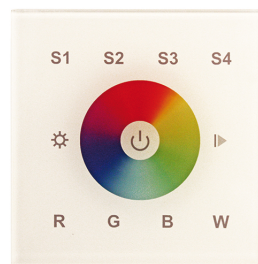

Picture

Scheme

11.1655.0003.00

RGB remote control from the TROLL Family Handpan.

Picture