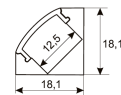

Scheme

478/33

Upper fastening staples. (1 unit)

Scheme