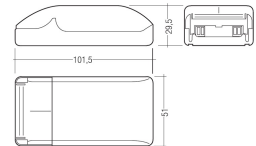

Picture

Scheme

71/LD6024

60W Power supply driver from the Troll family Standard DriverP.

Picture

Scheme

71/LDRD2412504

Dali controller allows control of linear LED luminaires supplied 24V DC.