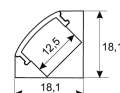

Scheme

11.7890.1011.20

1 m length recessed profile set. Includes:
Recessed anodized aluminium profile
(Alu6063-T5) + PC opal diffuser +
Installation clips + End caps.