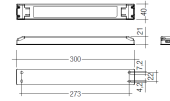

Scheme

71/LD6024

60W Power supply driver from the Troll family Standard DriverP.

Picture