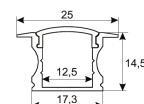

Scheme

11.7890.1021.20

1 m length surface profile set. Includes:
Anodized aluminium profile (Alu6063-T5)
+ PC opal diffuser + Installation clips +
End caps.