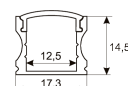

Scheme

11.7890.1031.20

1 m length 45° surface profile set.
Includes: Anodized aluminium profile
(Alu6063-T5) + PC opal diffuser +
Installation clips + End caps.