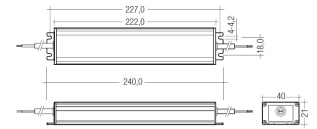

Picture

Scheme

71/LDT06024

60W Power supply driver IP67 from the Troll family Standard DriverP.

Picture

Scheme

71/LDT9624

96W Power supply driver IP67 from the Troll family Standard DriverP.