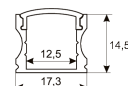

11.7890.0031.20

1 m length 45° surface profile set.
Includes: Anodized aluminium profile
(Alu6063-T5) + PC clear diffuser +
Installation clips + End caps.