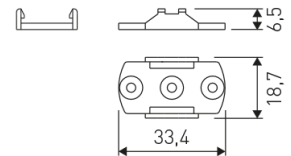

Scheme

478/33

Upper fastening staples. (1 unit)

Scheme

478/C100/00

Transparent cover.