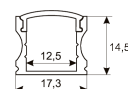

Scheme

11.7890.0022.20

2 m length surface profile set. Includes:
Anodized aluminium profile (Alu6063-T5)
+ PC clear diffuser + Installation clips +
End caps.

Scheme

11.7890.0032.20

2 m length 45° surface profile set.
Includes: Anodized aluminium profile
(Alu6063-T5) + PC clear diffuser +
Installation clips + End caps.

Scheme

11.7890.1012.20

2 m length recessed profile set. Includes:
Anodized aluminium profile (Alu6063-T5)
+ PC opal diffuser + Installation clips +
End caps

Scheme

11.7890.1022.20

2 m length surface profile set. Includes:
Anodized aluminium profile (Alu6063-T5)
+ PC opal diffuser + Installation clips +
End caps.

Scheme

11.7890.1032.20

2 m length 45° surface profile set.
Includes: Anodized aluminium profile
(Alu6063-T5) + PC opal diffuser +
Installation clips + End caps.

Scheme

478/33

Upper fastening staples. (1 unit)