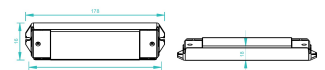

RGB remote control from the TROLL Family Handpan.

Picture

11.1655.0004.00

WPM booster from the TROLL family RGB AuxiliarP.

Picture

Scheme

11.7890.0012.20

2 m length recessed profile set. Includes: Anodized aluminium profile (Alu6063-T5) + PC clear diffuser + Installation clips + End caps

Scheme

11.7890.0022.20

2 m length surface profile set. Includes:
Anodized aluminium profile (Alu6063-T5)
+ PC clear diffuser + Installation clips +
End caps.

Scheme

11.7890.0032.20

2 m length 45° surface profile set.
Includes: Anodized aluminium profile
(Alu6063-T5) + PC clear diffuser +
Installation clips + End caps.