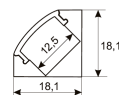

Dimensions

Product dimensions (mm)	10 x 2000 x 2,5
Packing dimensions (mm)	150 x 200 x 4
Net weight (g)	90
Gross weight (Kg)	0,14

Scheme

Scheme

2 m. length high efficiency adhesive flexible LED strip from the TROLL family Flexiled.

Scheme

11.7890.0022.20

2 m length surface profile set. Includes:
Anodized aluminium profile (Alu6063-T5)
+ PC clear diffuser + Installation clips +
End caps.

Scheme

11.7890.0032.20

2 m length 45° surface profile set.
Includes: Anodized aluminium profile
(Alu6063-T5) + PC clear diffuser +
Installation clips + End caps.

Scheme

11.7890.1012.20

2 m length recessed profile set. Includes:
Anodized aluminium profile (Alu6063-T5)
+ PC opal diffuser + Installation clips +
End caps

Scheme

11.7890.1022.20

2 m length surface profile set. Includes:
Anodized aluminium profile (Alu6063-T5)
+ PC opal diffuser + Installation clips +
End caps.

Scheme

11.7890.1032.20

2 m length 45° surface profile set.
Includes: Anodized aluminium profile
(Alu6063-T5) + PC opal diffuser +
Installation clips + End caps.

Scheme

478/33

Upper fastening staples. (1 unit)