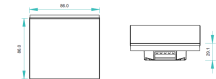

Picture

Scheme

11.1655.0003.00

RGB remote control from the TROLL Family Handpan.

Picture

11.1655.0004.00

WPM booster from the TROLL family RGB AuxiliarP.

Picture

Scheme

11.7890.0012.20

2 m length recessed profile set. Includes: Anodized aluminium profile (Alu6063-T5) + PC clear diffuser + Installation clips + End caps