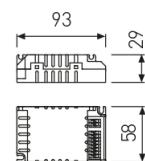

71/LDT06024

60W Power supply driver IP67 from the Troll family Standard DriverP.