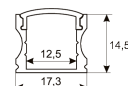

Dimensions

Product dimensions (mm)	10 x 2000 x 2,5
Packing dimensions (mm)	150 x 200 x 4
Net weight (g)	90
Gross weight (Kg)	0,14

Scheme

Scheme

2 m. length high efficiency adhesive flexible LED strip from the TROLL family Flexiled.

RGB remote control from the TROLL Family Handpan.

Picture

11.1655.0004.00

WPM booster from the TROLL family RGB AuxiliarP.

Picture

Scheme

11.7890.0012.20

2 m length recessed profile set. Includes: Anodized aluminium profile (Alu6063-T5) + PC clear diffuser + Installation clips + End caps

Scheme

11.7890.0022.20

2 m length surface profile set. Includes:
Anodized aluminium profile (Alu6063-T5)
+ PC clear diffuser + Installation clips +
End caps.

Scheme

11.7890.0032.20

2 m length 45° surface profile set.
Includes: Anodized aluminium profile
(Alu6063-T5) + PC clear diffuser +
Installation clips + End caps.