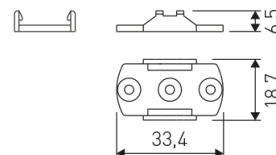

Scheme

478/33

Upper fastening staples. (1 unit)

Scheme

478/C200/00

Transparent cover.