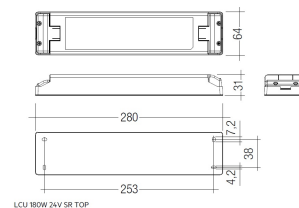

Profile covers. (2 units)

Scheme

48/04

With terminals up to 4 mm² section. To join 5 mm² silicone cable to 13 mm².

Picture

71/LD10024

96W Power supply driver from the Troll family Standard DriverP.

Picture

Scheme

71/LD18024

180W Power supply driver from the Troll family Standard DriverP

Picture

Scheme

71/LD3524

35W Power supply driver from the Troll family Standard DriverP.

Picture