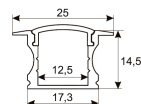

Dimensions

Product dimensions (mm)	10 x 2000 x 2,5
Packing dimensions (mm)	150 x 200 x 4
Net weight (g)	90
Gross weight (Kg)	0,14

Scheme

Scheme

2 m. length high efficiency adhesive flexible LED strip from the TROLL family Flexiled.

RGB remote control from the TROLL Family Handpan.

Picture

11.1655.0004.00

WPM booster from the TROLL family RGB AuxiliarP.

Picture

Scheme

11.7890.0012.20

2 m length recessed profile set. Includes: Anodized aluminium profile (Alu6063-T5) + PC clear diffuser + Installation clips + End caps

Scheme

11.7890.0022.20

2 m length surface profile set. Includes:
Anodized aluminium profile (Alu6063-T5)
+ PC clear diffuser + Installation clips +
End caps.

Scheme

11.7890.0032.20

2 m length 45° surface profile set.
Includes: Anodized aluminium profile
(Alu6063-T5) + PC clear diffuser +
Installation clips + End caps.