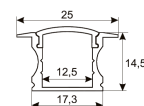

Dimensions

Product dimensions (mm)	10 x 2000 x 2,5
Packing dimensions (mm)	150 x 200 x 4
Net weight (g)	90
Gross weight (Kg)	0,14

Scheme

Scheme

2 m. length high efficiency adhesive flexible LED strip from the TROLL family Flexiled.

Scheme

11.7890.0022.20

2 m length surface profile set. Includes:
Anodized aluminium profile (Alu6063-T5)
+ PC clear diffuser + Installation clips +
End caps.

Scheme

11.7890.0032.20

2 m length 45° surface profile set.
Includes: Anodized aluminium profile
(Alu6063-T5) + PC clear diffuser +
Installation clips + End caps.

Scheme

11.7890.1012.20

2 m length recessed profile set. Includes:
Anodized aluminium profile (Alu6063-T5)
+ PC opal diffuser + Installation clips +
End caps

Scheme

11.7890.1022.20

2 m length surface profile set. Includes:
Anodized aluminium profile (Alu6063-T5)
+ PC opal diffuser + Installation clips +
End caps.