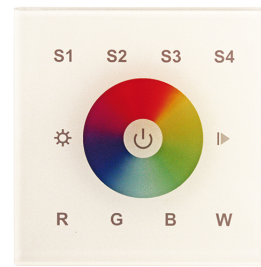

Control gear

Control gear	Electronic Control Gear
--------------	-------------------------

Light source

Light source included	Yes
Light source	Led
Nominal power (W)	13
Colour temperature (K)	RGB

Accessories

11.1655.0001.00	WPM control gear receiver from the TROLL family RGB AuxiliarP.
-----------------	--

Picture

11.1655.0002.00

RGB touch panel from the Analogic Wallpan family of TROLL.

Picture

Scheme

11.1655.0003.00

RGB remote control from the TROLL Family Handpan.

Picture

11.1655.0004.00

WPM booster from the TROLL family RGB AuxiliarP.

Picture

Scheme

11.7890.0012.20

2 m length recessed profile set. Includes: Anodized aluminium profile (Alu6063-T5) + PC clear diffuser + Installation clips + End caps