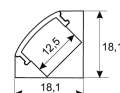

Dimensions

Product dimensions (mm)	10 x 2000 x 2,5
Packing dimensions (mm)	150 x 200 x 4
Net weight (g)	90
Gross weight (Kg)	0,14

Scheme

Scheme

2 m. length high efficiency adhesive flexible LED strip from the TROLL family Flexiled.

Scheme

11.7890.0022.20

2 m length surface profile set. Includes:
Anodized aluminium profile (Alu6063-T5)
+ PC clear diffuser + Installation clips +
End caps.

Scheme

11.7890.0032.20

2 m length 45° surface profile set.
Includes: Anodized aluminium profile
(Alu6063-T5) + PC clear diffuser +
Installation clips + End caps.

Scheme

11.7890.1012.20

2 m length recessed profile set. Includes:
Anodized aluminium profile (Alu6063-T5)
+ PC opal diffuser + Installation clips +
End caps

Scheme

11.7890.1022.20

2 m length surface profile set. Includes:
Anodized aluminium profile (Alu6063-T5)
+ PC opal diffuser + Installation clips +
End caps.