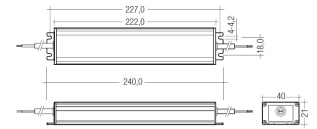

Scheme

71/LDT06024

60W Power supply driver IP67 from the Troll family Standard DriverP.

Picture

Scheme

71/LDT9624

96W Power supply driver IP67 from the Troll family Standard DriverP.

Picture