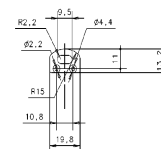

Scheme

478/C200/00

Transparent cover.

Scheme

478/P200/21

Aluminium profile.

Scheme

478/T/21

Profile covers. (2 units)

Scheme

48/04

With terminals up to 4 mm² section. To join 5 mm² silicone cable to 13 mm².

Picture

71/LD10024

96W Power supply driver from the Troll family Standard DriverP.

Picture