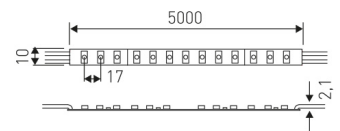

Dimensions

Product dimensions (mm)	10 x 2000 x 2,5
Packing dimensions (mm)	150 x 200 x 4
Net weight (g)	90
Gross weight (Kg)	0,14

Scheme

Scheme

2 m. length high efficiency adhesive flexible LED strip from the TROLL family Flexiled.