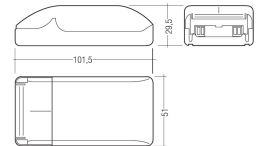

Scheme

71/LD6024

60W Power supply driver from the Troll family Standard DriverP.

Picture

Scheme

71/LDT06024

60W Power supply driver IP67 from the Troll family Standard DriverP.

Picture

Scheme

71/LDT9624

96W Power supply driver IP67 from the Troll family Standard DriverP.

Picture