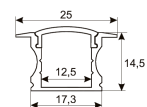

Dimensions

Product dimensions (mm)	10 x 1000 x 2,5
Packing dimensions (mm)	150 x 200 x 4
Net weight (g)	45
Gross weight (Kg)	0,095

Scheme

Scheme

1 m. length high efficiency adhesive flexible LED strip from the TROLL family Flexiled.

Control gear

Control gear	Electronic Control Gear
--------------	-------------------------

Light source

Light source included	Yes
Light source	Led
Nominal power (W)	15
Nominal luminous flux (Lm)	1380
Colour temperature (K)	3000
Colour consistency (SDCM)	3
CRI	80

Photometry

Photometry

Accessories

11.7890.0011.20 1 m length recessed profile set. Includes:
Recessed anodized aluminium profile
(Alu6063-T5) + PC clear diffuser +
Installation clips + End caps.

Scheme

11.7890.0021.20 1 m length surface profile set. Includes:
Anodized aluminium profile (Alu6063-T5)
+ PC clear diffuser + Installation clips +
End caps.