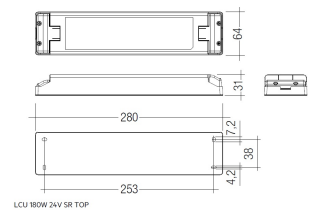

Dimensions

Product dimensions (mm)	10 x 1000 x 2,5
Packing dimensions (mm)	150 x 200 x 4
Net weight (g)	45
Gross weight (Kg)	0,095

Scheme

Scheme

1 m. length high efficiency adhesive flexible LED strip from the TROLL family Flexiled.

Profile covers. (2 units)

Scheme

48/04

With terminals up to 4 mm² section. To join 5 mm² silicone cable to 13 mm².

Picture

71/LD10024

96W Power supply driver from the Troll family Standard DriverP.

Picture

Scheme

71/LD18024

180W Power supply driver from the Troll family Standard DriverP

Picture

Scheme

71/LD3524

35W Power supply driver from the Troll family Standard DriverP.

Picture