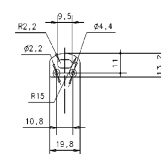

Aluminium profile.

Scheme

478/T/21

Profile covers. (2 units)

Scheme

48/04

With terminals up to 4 mm² section. To join 5 mm² silicone cable to 13 mm².

Picture