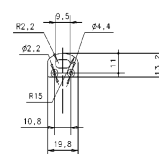

Scheme

478/C100/00

Transparent cover.

Scheme

478/P100/21

Aluminium profile.

Scheme

478/T/21

Profile covers. (2 units)

Scheme

48/04

With terminals up to 4 mm² section. To join 5 mm² silicone cable to 13 mm².

Picture

71/LD10024

96W Power supply driver from the Troll family Standard DriverP.

Picture