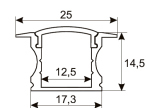

Accessories

11.7890.0011.20   **1 m length recessed profile set. Includes:
Recessed anodized aluminium profile
(Alu6063-T5) + PC clear diffuser +
Installation clips + End caps.**

Scheme

11.7890.0021.20   **1 m length surface profile set. Includes:
Anodized aluminium profile (Alu6063-T5)
+ PC clear diffuser + Installation clips +
End caps.**

Scheme

11.7890.0031.20   **1 m length 45° surface profile set.
Includes: Anodized aluminium profile
(Alu6063-T5) + PC clear diffuser +
Installation clips + End caps.**

Scheme

11.7890.1011.20   **1 m length recessed profile set. Includes:
Recessed anodized aluminium profile
(Alu6063-T5) + PC opal diffuser +
Installation clips + End caps.**

Scheme

11.7890.1021.20   **1 m length surface profile set. Includes:
Anodized aluminium profile (Alu6063-T5)
+ PC opal diffuser + Installation clips +
End caps.**

Scheme