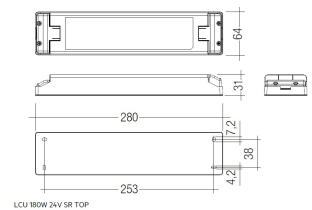

Dimensions

Product dimensions (mm)	10 x 1000 x 2,5
Packing dimensions (mm)	150 x 200 x 4
Net weight (g)	45
Gross weight (Kg)	0,095

Scheme

Scheme

1 m. length high efficiency adhesive flexible LED strip from the TROLL family Flexiled.

Aluminium profile.

Scheme

478/T/21

Profile covers. (2 units)

Scheme

48/04

With terminals up to 4 mm² section. To join 5 mm² silicone cable to 13 mm².

Picture

71/LD10024

96W Power supply driver from the Troll family Standard DriverP.

Picture

Scheme

71/LD18024

180W Power supply driver from the Troll family Standard DriverP

Picture

Scheme