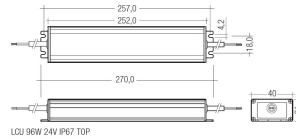

Scheme

71/LDT9624

96W Power supply driver IP67 from the Troll family Standard DriverP.

Picture

Scheme

73/DLP

Light dimming controller 12-24V. On/Off Push, Dali, 0-10V, 1-10V. (Master)

Picture