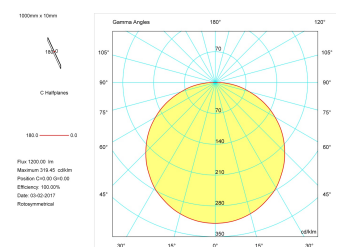

Photometry

Photometry