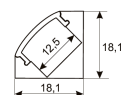

11.7890.1031.20 length 45° surface profile set. Includes: Anodized aluminium profile (Alu6063-T5) + PC opal diffuser + Installation clips + End caps.

Scheme

478/33

Upper fastening staples. (1 unit)

Scheme