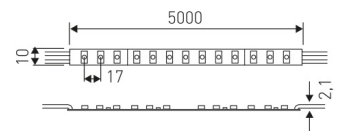

Dimensions

Product dimensions (mm)	10 x 1000 x 2,5
Packing dimensions (mm)	150 x 200 x 4
Net weight (g)	45
Gross weight (Kg)	0,095

Scheme

Scheme

1 m. length high efficiency adhesive flexible LED strip from the TROLL family Flexiled.

DESCRIPTION

1 m. length high efficiency adhesive flexible LED strip from the TROLL family Flexiled setting an advanced and innovative thermal balance system through passive dissipation with stable colour temperature of 3000° K (warm white) optimised to be used as indoor or outdoor lighting where environmental integration was a relevant requirement such as bathrooms, kitchen furniture, shelves or retro-illumination. Designed for wall or ceiling surface mounted. Luminaire built in clear silicone UV protected finished in Luminaire built-in a silicone protection diffuser with an angle beam of 120°. Luminaire sets a 15 W LED source with CRI higher than 85 % and a chromatic dispersion lower than 3 SMCD. Fixture has a luminous flux of 1200 Lm, with an efficiency of 72,7 Lm/W and a total consumption of 16,5 W. The average life for the luminaire is 30000 h (stabilised at a minimum flux of 70 % from the original). Luminaire is fed at 220-240V; 50/60 Hz. and needs a constant power auxiliary gear.