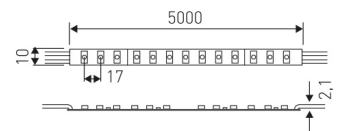

Dimensions

Product dimensions (mm)	10 x 1000 x 2,5
Packing dimensions (mm)	150 x 200 x 4
Net weight (g)	45
Gross weight (Kg)	0,095

Scheme

Scheme

1 m. length high efficiency adhesive flexible LED strip from the TROLL family Flexiled.