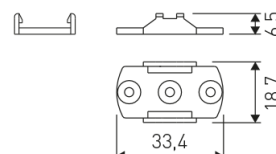

11.7890.1031.20 length 45° surface profile set. Includes: Anodized aluminium profile (Alu6063-T5) + PC opal diffuser + Installation clips + End caps.

Scheme

478/33

Upper fastening staples. (1 unit)

Scheme

478/C100/00

Transparent cover.

Scheme