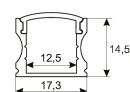

Accessories

11.7890.0011.20   **1 m length recessed profile set. Includes:
Recessed anodized aluminium profile
(Alu6063-T5) + PC clear diffuser +
Installation clips + End caps.**

Scheme

11.7890.0021.20   **1 m length surface profile set. Includes:
Anodized aluminium profile (Alu6063-T5)
+ PC clear diffuser + Installation clips +
End caps.**

Scheme

11.7890.0031.20   **1 m length 45° surface profile set.
Includes: Anodized aluminium profile
(Alu6063-T5) + PC clear diffuser +
Installation clips + End caps.**

Scheme

11.7890.1011.20   **1 m length recessed profile set. Includes:
Recessed anodized aluminium profile
(Alu6063-T5) + PC opal diffuser +
Installation clips + End caps.**

Scheme

11.7890.1021.20   **1 m length surface profile set. Includes:
Anodized aluminium profile (Alu6063-T5)
+ PC opal diffuser + Installation clips +
End caps.**

Scheme