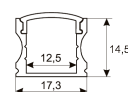

Dimensions

Product dimensions (mm)	10 x 1000 x 2,5
Packing dimensions (mm)	150 x 200 x 4
Net weight (g)	45
Gross weight (Kg)	0,095

Scheme

Scheme

1 m. length high efficiency adhesive flexible LED strip from the TROLL family Flexiled.

Photometry

Photometry

Accessories

11.7890.0011.20 1 m length recessed profile set. Includes:
Recessed anodized aluminium profile
(Alu6063-T5) + PC clear diffuser +
Installation clips + End caps.

Scheme

11.7890.0021.20 1 m length surface profile set. Includes:
Anodized aluminium profile (Alu6063-T5)
+ PC clear diffuser + Installation clips +
End caps.

Scheme

11.7890.0031.20 1 m length 45° surface profile set.
Includes: Anodized aluminium profile
(Alu6063-T5) + PC clear diffuser +
Installation clips + End caps.

Scheme

11.7890.1011.20 1 m length recessed profile set. Includes:
Recessed anodized aluminium profile
(Alu6063-T5) + PC opal diffuser +
Installation clips + End caps.

Scheme

11.7890.1021.20 1 m length surface profile set. Includes:
Anodized aluminium profile (Alu6063-T5)
+ PC opal diffuser + Installation clips +
End caps.

Scheme

11.7890.1031.20 length 45° surface profile set. Includes: Anodized aluminium profile (Alu6063-T5) + PC opal diffuser + Installation clips + End caps.