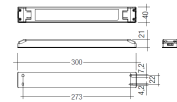

Picture

71/LD10024

96W Power supply driver from the Troll family Standard DriverP.

Picture

Scheme

71/LD18024

180W Power supply driver from the Troll family Standard DriverP

Picture

Scheme

71/LD3524

35W Power supply driver from the Troll family Standard DriverP.

Picture