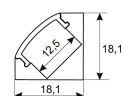

Dimensions

Product dimensions (mm)	10 x 1000 x 2,5
Packing dimensions (mm)	150 x 200 x 4
Net weight (g)	45
Gross weight (Kg)	0,095

Scheme

Scheme

1 m. length high efficiency adhesive flexible LED strip from the TROLL family Flexiled.

Product

Real power (W)	16,5
Real luminous flux (Lm)	1200
Luminous efficiency (Lm/W)	72,7
Beam angle (°)	120
Life time (h)	30000
IP	65
Electrical class insulation	Class 3
Photobiological risk	0 - Exempt
Operating temperature	from -20° C to 35° C
Electrical feeding	24 VDC
Energy efficiency class	A

Photometry

Photometry

Accessories

11.7890.0011.20 1 m length recessed profile set. Includes:
Recessed anodized aluminium profile
(Alu6063-T5) + PC clear diffuser +
Installation clips + End caps.

Scheme

11.7890.0021.20 1 m length surface profile set. Includes:
Anodized aluminium profile (Alu6063-T5)
+ PC clear diffuser + Installation clips +
End caps.

Scheme

11.7890.0031.20 1 m length 45° surface profile set.
Includes: Anodized aluminium profile
(Alu6063-T5) + PC clear diffuser +
Installation clips + End caps.

Scheme

11.7890.1011.20 1 m length recessed profile set. Includes:
Recessed anodized aluminium profile
(Alu6063-T5) + PC opal diffuser +
Installation clips + End caps.