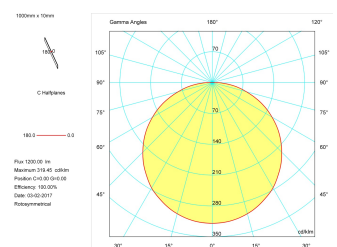

Photometry

Photometry