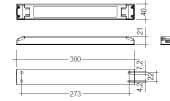

Scheme

71/LD6024

60W Power supply driver from the Troll family Standard DriverP.

Picture

Scheme

71/LDT06024

60W Power supply driver IP67 from the Troll family Standard DriverP.

Picture

Scheme

71/LDT9624

96W Power supply driver IP67 from the Troll family Standard DriverP.

Picture