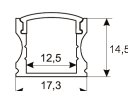

Dimensions

Product dimensions (mm)	10 x 1000 x 2,5
Packing dimensions (mm)	150 x 200 x 4
Net weight (g)	45
Gross weight (Kg)	0,095

Scheme

Scheme

1 m. length high efficiency adhesive flexible LED strip from the TROLL family Flexiled.

Photometry

Photometry

Accessories

11.7890.0011.20 1 m length recessed profile set. Includes:
Recessed anodized aluminium profile
(Alu6063-T5) + PC clear diffuser +
Installation clips + End caps.

Scheme

11.7890.0021.20 1 m length surface profile set. Includes:
Anodized aluminium profile (Alu6063-T5)
+ PC clear diffuser + Installation clips +
End caps.

Scheme

11.7890.0031.20 1 m length 45° surface profile set.
Includes: Anodized aluminium profile
(Alu6063-T5) + PC clear diffuser +
Installation clips + End caps.

Scheme

11.7890.1011.20 1 m length recessed profile set. Includes:
Recessed anodized aluminium profile
(Alu6063-T5) + PC opal diffuser +
Installation clips + End caps.