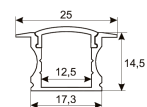

Dimensions

Product dimensions (mm)	10 x 1000 x 2,5
Packing dimensions (mm)	150 x 200 x 4
Net weight (g)	45
Gross weight (Kg)	0,095

Scheme

Scheme

1 m. length high efficiency adhesive flexible LED strip from the TROLL family Flexiled.

Control gear

Control gear	Electronic Control Gear
--------------	-------------------------

Light source

Light source included	Yes
Light source	Led
Nominal power (W)	15
Nominal luminous flux (Lm)	1380
Colour temperature (K)	3000
Colour consistency (SDCM)	3
CRI	80

Photometry

Photometry

Accessories

11.7890.0011.20 **1 m length recessed profile set. Includes:
Recessed anodized aluminium profile
(Alu6063-T5) + PC clear diffuser +
Installation clips + End caps.**

Scheme