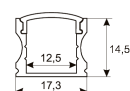

Dimensions

Product dimensions (mm)	10 x 1000 x 2,5
Packing dimensions (mm)	150 x 200 x 4
Net weight (g)	45
Gross weight (Kg)	0,095

Scheme

Scheme

1 m. length high efficiency adhesive flexible LED strip from the TROLL family Flexiled.

Photometry

Photometry

Accessories

11.7890.0011.20 **1 m length recessed profile set. Includes:
Recessed anodized aluminium profile
(Alu6063-T5) + PC clear diffuser +
Installation clips + End caps.**

Scheme

11.7890.0021.20 **1 m length surface profile set. Includes:
Anodized aluminium profile (Alu6063-T5)
+ PC clear diffuser + Installation clips +
End caps.**

Scheme

11.7890.0031.20 **1 m length 45° surface profile set.
Includes: Anodized aluminium profile
(Alu6063-T5) + PC clear diffuser +
Installation clips + End caps.**