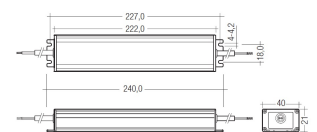

Scheme

71/LD6024

60W Power supply driver from the Troll family Standard DriverP.

Picture

Scheme

71/LDT06024

60W Power supply driver IP67 from the Troll family Standard DriverP.

Picture

Scheme

71/LDT9624

96W Power supply driver IP67 from the Troll family Standard DriverP.

Picture