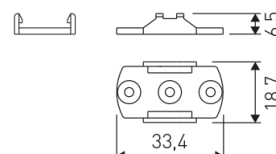

Dimensions

Product dimensions (mm)	10 x 1000 x 2,5
Packing dimensions (mm)	150 x 200 x 4
Net weight (g)	45
Gross weight (Kg)	0,095

Scheme

Scheme

1 m. length high efficiency adhesive flexible LED strip from the TROLL family Flexiled.

Scheme

11.7890.1021.20 1 m length surface profile set. Includes:
Anodized aluminium profile (Alu6063-T5)
+ PC opal diffuser + Installation clips +
End caps.

Scheme

11.7890.1031.20 length 45° surface profile set. Includes: Anodized aluminium profile (Alu6063-T5) + PC opal diffuser + Installation clips + End caps.

Scheme

478/33

Upper fastening staples. (1 unit)

Scheme

478/C100/00

Transparent cover.

Scheme

478/P100/21

Aluminium profile.

Scheme

478/T/21

Profile covers. (2 units)

Scheme

48/04

With terminals up to 4 mm² section. To join 5 mm² silicone cable to 13 mm².

Picture