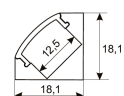

Accessories

11.7890.0011.20   **1 m length recessed profile set. Includes:
Recessed anodized aluminium profile
(Alu6063-T5) + PC clear diffuser +
Installation clips + End caps.**

Scheme

11.7890.0021.20   **1 m length surface profile set. Includes:
Anodized aluminium profile (Alu6063-T5)
+ PC clear diffuser + Installation clips +
End caps.**

Scheme

11.7890.0031.20   **1 m length 45° surface profile set.
Includes: Anodized aluminium profile
(Alu6063-T5) + PC clear diffuser +
Installation clips + End caps.**

Scheme

11.7890.1011.20   **1 m length recessed profile set. Includes:
Recessed anodized aluminium profile
(Alu6063-T5) + PC opal diffuser +
Installation clips + End caps.**

Scheme

11.7890.1021.20   **1 m length surface profile set. Includes:
Anodized aluminium profile (Alu6063-T5)
+ PC opal diffuser + Installation clips +
End caps.**

Scheme