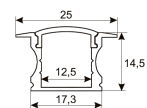

Accessories

11.7890.0011.20 1 m length recessed profile set. Includes:
Recessed anodized aluminium profile
(Alu6063-T5) + PC clear diffuser +
Installation clips + End caps.

Scheme

11.7890.0021.20 1 m length surface profile set. Includes:
Anodized aluminium profile (Alu6063-T5)
+ PC clear diffuser + Installation clips +
End caps.

Scheme

11.7890.0031.20 1 m length 45° surface profile set.
Includes: Anodized aluminium profile
(Alu6063-T5) + PC clear diffuser +
Installation clips + End caps.

Scheme

11.7890.1011.20 1 m length recessed profile set. Includes:
Recessed anodized aluminium profile
(Alu6063-T5) + PC opal diffuser +
Installation clips + End caps.

Scheme

11.7890.1021.20 1 m length surface profile set. Includes:
Anodized aluminium profile (Alu6063-T5)
+ PC opal diffuser + Installation clips +
End caps.

Scheme