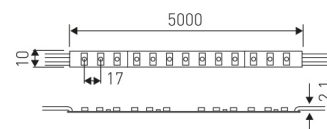

Dimensions

Product dimensions (mm)	10 x 2000 x 2,5
Packing dimensions (mm)	150 x 200 x 4
Net weight (g)	90
Gross weight (Kg)	0,14

Scheme

Scheme

2 m. length high efficiency adhesive flexible LED strip from the TROLL family Flexiled.

Scheme

478/C200/00 Transparent cover.

Scheme

478/P200/21 Aluminium profile.

Scheme

478/T/21 Profile covers. (2 units)

Scheme

48/04 With terminals up to 4 mm² section. To join 5 mm² silicone cable to 13 mm².