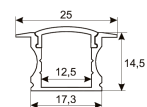

Dimensions

Product dimensions (mm)	10 x 2000 x 2,5
Packing dimensions (mm)	150 x 200 x 4
Net weight (g)	90
Gross weight (Kg)	0,14

Scheme

Scheme

2 m. length high efficiency adhesive flexible LED strip from the TROLL family Flexiled.

Control gear

Control gear	Electronic Control Gear
--------------	-------------------------

Light source

Light source included	Yes
Light source	Led
Nominal power (W)	15
Nominal luminous flux (Lm)	1380
Colour temperature (K)	3000
Colour consistency (SDCM)	3
CRI	80

Photometry

Photometry

Accessories

11.7890.0012.20	2 m length recessed profile set. Includes: Anodized aluminium profile (Alu6063-T5) + PC clear diffuser + Installation clips + End caps
-----------------	---

Scheme

11.7890.0022.20	2 m length surface profile set. Includes: Anodized aluminium profile (Alu6063-T5) + PC clear diffuser + Installation clips + End caps.
-----------------	---

Scheme

11.7890.0032.20	2 m length 45° surface profile set. Includes: Anodized aluminium profile (Alu6063-T5) + PC clear diffuser + Installation clips + End caps.
-----------------	---