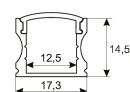

Accessories

11.7890.0012.20	2 m length recessed profile set. Includes: Anodized aluminium profile (Alu6063-T5) + PC clear diffuser + Installation clips + End caps

---

Scheme

11.7890.0022.20	2 m length surface profile set. Includes: Anodized aluminium profile (Alu6063-T5) + PC clear diffuser + Installation clips + End caps.

Scheme

11.7890.0032.20	2 m length 45° surface profile set. Includes: Anodized aluminium profile (Alu6063-T5) + PC clear diffuser + Installation clips + End caps.

Scheme

11.7890.1012.20	2 m length recessed profile set. Includes: Anodized aluminium profile (Alu6063-T5) + PC opal diffuser + Installation clips + End caps

---

Scheme

11.7890.1022.20	2 m length surface profile set. Includes: Anodized aluminium profile (Alu6063-T5) + PC opal diffuser + Installation clips + End caps.

Scheme