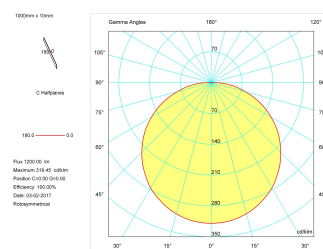

Photometry

Photometry