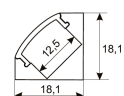

Accessories

11.7890.0012.20	2 m length recessed profile set. Includes: Anodized aluminium profile (Alu6063-T5) + PC clear diffuser + Installation clips + End caps

---

Scheme

11.7890.0022.20	2 m length surface profile set. Includes: Anodized aluminium profile (Alu6063-T5) + PC clear diffuser + Installation clips + End caps.

Scheme

11.7890.0032.20	2 m length 45° surface profile set. Includes: Anodized aluminium profile (Alu6063-T5) + PC clear diffuser + Installation clips + End caps.

Scheme

11.7890.1012.20	2 m length recessed profile set. Includes: Anodized aluminium profile (Alu6063-T5) + PC opal diffuser + Installation clips + End caps

---

Scheme

11.7890.1022.20	2 m length surface profile set. Includes: Anodized aluminium profile (Alu6063-T5) + PC opal diffuser + Installation clips + End caps.

Scheme