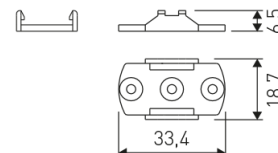

Dimensions

Product dimensions (mm)	10 x 2000 x 2,5
Packing dimensions (mm)	150 x 200 x 4
Net weight (g)	90
Gross weight (Kg)	0,14

Scheme

Scheme

2 m. length high efficiency adhesive flexible LED strip from the TROLL family Flexiled.

Scheme

11.7890.1032.20 length 45° surface profile set. Includes: Anodized aluminium profile (Alu6063-T5) + PC opal diffuser + Installation clips + End caps.

Scheme

478/33 Upper fastening staples. (1 unit)

Scheme

478/C200/00 Transparent cover.

Scheme

478/P200/21 Aluminium profile.

Scheme

478/T/21 Profile covers. (2 units)

Scheme

48/04 With terminals up to 4 mm² section. To join 5 mm² silicone cable to 13 mm².