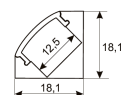

11.7890.1032.20 length 45° surface profile set. Includes: Anodized aluminium profile (Alu6063-T5) + PC opal diffuser + Installation clips + End caps.

Scheme

478/33 Upper fastening staples. (1 unit)

Scheme