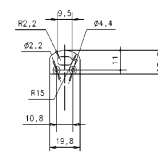

Scheme

478/C200/00 Transparent cover.

Scheme

478/P200/21 Aluminium profile.

Scheme

478/T/21 Profile covers. (2 units)

Scheme

48/04 With terminals up to 4 mm² section. To join 5 mm² silicone cable to 13 mm².