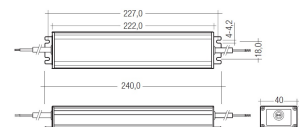

Scheme

71/LDT06024

60W Power supply driver IP67 from the Troll family Standard DriverP.

Picture

Scheme

71/LDT9624

96W Power supply driver IP67 from the Troll family Standard DriverP.

Picture