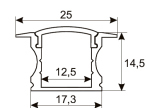

Dimensions

Product dimensions (mm)	10 x 2000 x 2,5
Packing dimensions (mm)	150 x 200 x 4
Net weight (g)	90
Gross weight (Kg)	0,14

Scheme

Scheme

2 m. length high efficiency adhesive flexible LED strip from the TROLL family Flexiled.

Scheme

11.7890.0022.20	2 m length surface profile set. Includes: Anodized aluminium profile (Alu6063-T5) + PC clear diffuser + Installation clips + End caps.
-----------------	---

Scheme

11.7890.0032.20	2 m length 45° surface profile set. Includes: Anodized aluminium profile (Alu6063-T5) + PC clear diffuser + Installation clips + End caps.
-----------------	---

Scheme

11.7890.1012.20	2 m length recessed profile set. Includes: Anodized aluminium profile (Alu6063-T5) + PC opal diffuser + Installation clips + End caps
-----------------	--

Scheme

11.7890.1022.20	2 m length surface profile set. Includes: Anodized aluminium profile (Alu6063-T5) + PC opal diffuser + Installation clips + End caps.
-----------------	--

Scheme

478/C200/00 Transparent cover.

Scheme

478/P200/21 Aluminium profile.

Scheme

478/T/21 Profile covers. (2 units)

Scheme

48/04 With terminals up to 4 mm² section. To join 5 mm² silicone cable to 13 mm².