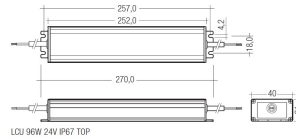

71/LDT06024

60W Power supply driver IP67 from the Troll family Standard DriverP.

Picture

Scheme

71/LDT9624

96W Power supply driver IP67 from the Troll family Standard DriverP.

Picture

Scheme