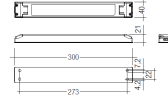

Scheme

71/LD6024

60W Power supply driver from the Troll family Standard DriverP.

Picture

Scheme

71/LDT06024

60W Power supply driver IP67 from the Troll family Standard DriverP.

Picture

Scheme

71/LDT9624

96W Power supply driver IP67 from the Troll family Standard DriverP.

Picture