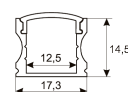

Dimensions

Product dimensions (mm)	10 x 2000 x 2,5
Packing dimensions (mm)	150 x 200 x 4
Net weight (g)	90
Gross weight (Kg)	0,14

Scheme

Scheme

2 m. length high efficiency adhesive flexible LED strip from the TROLL family Flexiled.

Photometry

Photometry

Accessories

11.7890.0012.20 **2 m length recessed profile set. Includes:**
Anodized aluminium profile (Alu6063-T5)
+ PC clear diffuser + Installation clips +
End caps

Scheme

11.7890.0022.20 **2 m length surface profile set. Includes:**
Anodized aluminium profile (Alu6063-T5)
+ PC clear diffuser + Installation clips +
End caps.

Scheme

11.7890.0032.20 **2 m length 45° surface profile set.**
Includes: Anodized aluminium profile
(Alu6063-T5) + PC clear diffuser +
Installation clips + End caps.

Scheme

11.7890.1012.20 **2 m length recessed profile set. Includes:**
Anodized aluminium profile (Alu6063-T5)
+ PC opal diffuser + Installation clips +
End caps

Scheme

11.7890.1022.20 **2 m length surface profile set. Includes:**
Anodized aluminium profile (Alu6063-T5)
+ PC opal diffuser + Installation clips +
End caps.

Scheme

11.7890.1032.20 length 45° surface profile set. Includes: Anodized aluminium profile (Alu6063-T5) + PC opal diffuser + Installation clips + End caps.