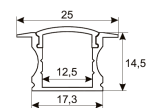

Accessories

11.7890.0012.20   **2 m length recessed profile set. Includes:**
Anodized aluminium profile (Alu6063-T5)
+ PC clear diffuser + Installation clips +
End caps

Scheme

11.7890.0022.20   **2 m length surface profile set. Includes:**
Anodized aluminium profile (Alu6063-T5)
+ PC clear diffuser + Installation clips +
End caps.

Scheme

11.7890.0032.20   **2 m length 45° surface profile set.**
Includes: Anodized aluminium profile
(Alu6063-T5) + PC clear diffuser +
Installation clips + End caps.

Scheme

11.7890.1012.20   **2 m length recessed profile set. Includes:**
Anodized aluminium profile (Alu6063-T5)
+ PC opal diffuser + Installation clips +
End caps

Scheme

11.7890.1022.20   **2 m length surface profile set. Includes:**
Anodized aluminium profile (Alu6063-T5)
+ PC opal diffuser + Installation clips +
End caps.

Scheme