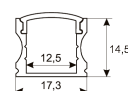

Dimensions

Product dimensions (mm)	10 x 2000 x 2,5
Packing dimensions (mm)	150 x 200 x 4
Net weight (g)	90
Gross weight (Kg)	0,14

Scheme

Scheme

2 m. length high efficiency adhesive flexible LED strip from the TROLL family Flexiled.

Photometry

Photometry

Accessories

11.7890.0012.20 **2 m length recessed profile set. Includes:**
Anodized aluminium profile (Alu6063-T5)
+ PC clear diffuser + Installation clips +
End caps

Scheme

11.7890.0022.20 **2 m length surface profile set. Includes:**
Anodized aluminium profile (Alu6063-T5)
+ PC clear diffuser + Installation clips +
End caps.

Scheme

11.7890.0032.20 **2 m length 45° surface profile set.**
Includes: Anodized aluminium profile
(Alu6063-T5) + PC clear diffuser +
Installation clips + End caps.

Scheme

11.7890.1012.20 **2 m length recessed profile set. Includes:**
Anodized aluminium profile (Alu6063-T5)
+ PC opal diffuser + Installation clips +
End caps