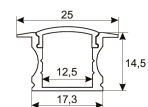

Dimensions

Product dimensions (mm)	10 x 2000 x 2,5
Packing dimensions (mm)	150 x 200 x 4
Net weight (g)	90
Gross weight (Kg)	0,14

Scheme

Scheme

2 m. length high efficiency adhesive flexible LED strip from the TROLL family Flexiled.

Photometry

Photometry

Accessories

11.7890.0012.20 **2 m length recessed profile set. Includes:**
Anodized aluminium profile (Alu6063-T5)
+ PC clear diffuser + Installation clips +
End caps

Scheme

11.7890.0022.20 **2 m length surface profile set. Includes:**
Anodized aluminium profile (Alu6063-T5)
+ PC clear diffuser + Installation clips +
End caps.