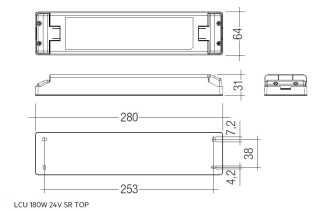

Dimensions

Product dimensions (mm)	10 x 2000 x 2,5
Packing dimensions (mm)	150 x 200 x 4
Net weight (g)	90
Gross weight (Kg)	0,14

Scheme

Scheme

2 m. length high efficiency adhesive flexible LED strip from the TROLL family Flexiled.

Aluminium profile.

Scheme

478/T/21

Profile covers. (2 units)

Scheme

48/04

With terminals up to 4 mm² section. To join 5 mm² silicone cable to 13 mm².

Picture

71/LD10024

96W Power supply driver from the Troll family Standard DriverP.

Picture

Scheme

71/LD18024

180W Power supply driver from the Troll family Standard DriverP

Picture

Scheme