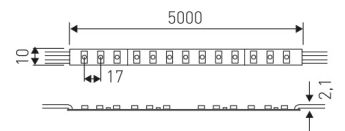

Dimensions

Product dimensions (mm)	10 x 2000 x 2,5
Packing dimensions (mm)	150 x 200 x 4
Net weight (g)	90
Gross weight (Kg)	0,14

Scheme

Scheme

2 m. length high efficiency adhesive flexible LED strip from the TROLL family Flexiled.