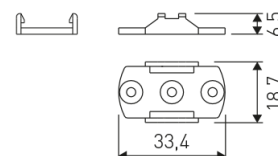

11.7890.1032.20 length 45° surface profile set. Includes: Anodized aluminium profile (Alu6063-T5) + PC opal diffuser + Installation clips + End caps.

Scheme

478/33

Upper fastening staples. (1 unit)

Scheme

478/C200/00

Transparent cover.

Scheme