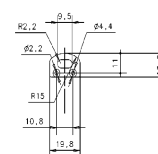

Aluminium profile.

Scheme

478/T/21

Profile covers. (2 units)

Scheme

48/04

With terminals up to 4 mm² section. To join 5 mm² silicone cable to 13 mm².

Picture