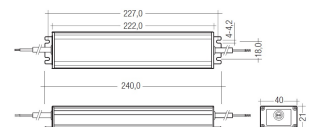

Scheme

71/LD6024

60W Power supply driver from the Troll family Standard DriverP.

Picture

Scheme

71/LDT06024

60W Power supply driver IP67 from the Troll family Standard DriverP.

Picture

Scheme

71/LDT9624

96W Power supply driver IP67 from the Troll family Standard DriverP.

Picture