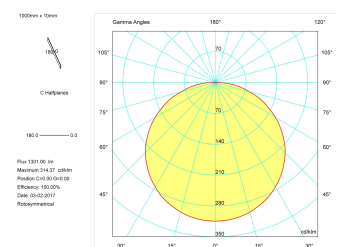

Photometry

Photometry