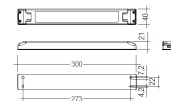

Picture

71/LD10024

96W Power supply driver from the Troll family Standard DriverP.

Picture

Scheme

71/LD18024

180W Power supply driver from the Troll family Standard DriverP

Picture

Scheme

71/LD3524

35W Power supply driver from the Troll family Standard DriverP.

Picture