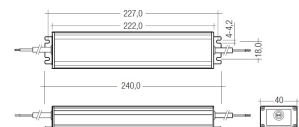

Scheme

71/LD6024

60W Power supply driver from the Troll family Standard DriverP.

Picture

Scheme

71/LDT06024

60W Power supply driver IP67 from the Troll family Standard DriverP.

Picture

Scheme

71/LDT9624

96W Power supply driver IP67 from the Troll family Standard DriverP.

Picture