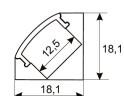

Dimensions

Product dimensions (mm)	10 x 2000 x 2,5
Packing dimensions (mm)	150 x 200 x 4
Net weight (g)	90
Gross weight (Kg)	0,14

Scheme

Scheme

2 m. length high efficiency adhesive flexible LED strip from the TROLL family Flexiled.

Product

Real power (W)	16,5
Real luminous flux (Lm)	1301
Luminous efficiency (Lm/W)	78,8
Beam angle (°)	120
Life time (h)	30000
IP	65
Electrical class insulation	Class 3
Photobiological risk	0 - Exempt
Operating temperature	from -20° C to 35° C
Electrical feeding	24 VDC
Energy efficiency class	A

Photometry

Photometry

Accessories

11.7890.0012.20 **2 m length recessed profile set. Includes:**
Anodized aluminium profile (Alu6063-T5)
+ PC clear diffuser + Installation clips +
End caps

Scheme

11.7890.0022.20 **2 m length surface profile set. Includes:**
Anodized aluminium profile (Alu6063-T5)
+ PC clear diffuser + Installation clips +
End caps.

Scheme

11.7890.0032.20 **2 m length 45° surface profile set.**
Includes: Anodized aluminium profile
(Alu6063-T5) + PC clear diffuser +
Installation clips + End caps.

Scheme

11.7890.1012.20 **2 m length recessed profile set. Includes:**
Anodized aluminium profile (Alu6063-T5)
+ PC opal diffuser + Installation clips +
End caps