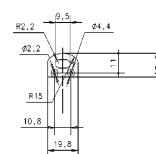

Scheme

478/C200/00

Transparent cover.

Scheme

478/P200/21

Aluminium profile.

Scheme

478/T/21

Profile covers. (2 units)

Scheme

48/04

With terminals up to 4 mm² section. To join 5 mm² silicone cable to 13 mm².

Picture

71/LD10024

96W Power supply driver from the Troll family Standard DriverP.

Picture