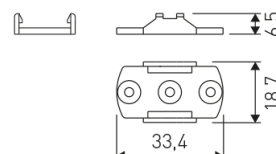

11.7890.1032.20 length 45° surface profile set. Includes: Anodized aluminium profile (Alu6063-T5) + PC opal diffuser + Installation clips + End caps.

Scheme

478/33

Upper fastening staples. (1 unit)

Scheme

478/C200/00

Transparent cover.

Scheme