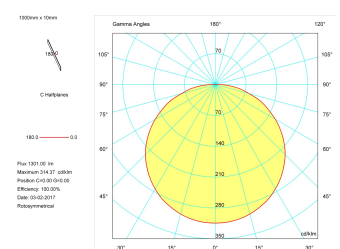

Photometry

Photometry