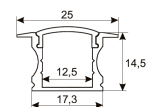

Dimensions

Product dimensions (mm)	10 x 1000 x 2,5
Packing dimensions (mm)	150 x 200 x 4
Net weight (g)	45
Gross weight (Kg)	0,095

Scheme

Scheme

1 m. length high efficiency adhesive flexible LED strip from the TROLL family Flexiled.

Photometry

Photometry

Accessories

11.7890.0011.20 1 m length recessed profile set. Includes:
Recessed anodized aluminium profile
(Alu6063-T5) + PC clear diffuser +
Installation clips + End caps.

Scheme

11.7890.0021.20 1 m length surface profile set. Includes:
Anodized aluminium profile (Alu6063-T5)
+ PC clear diffuser + Installation clips +
End caps.

Scheme

11.7890.0031.20 1 m length 45° surface profile set.
Includes: Anodized aluminium profile
(Alu6063-T5) + PC clear diffuser +
Installation clips + End caps.

Scheme

11.7890.1011.20 1 m length recessed profile set. Includes:
Recessed anodized aluminium profile
(Alu6063-T5) + PC opal diffuser +
Installation clips + End caps.