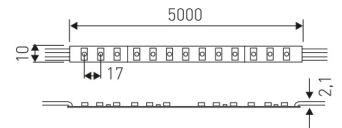

Dimensions

Product dimensions (mm)	10 x 1000 x 2,5
Packing dimensions (mm)	150 x 200 x 4
Net weight (g)	45
Gross weight (Kg)	0,095

Scheme

Scheme

1 m. length high efficiency adhesive flexible LED strip from the TROLL family Flexiled.