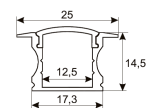

Dimensions

Product dimensions (mm)	10 x 1000 x 2,5
Packing dimensions (mm)	150 x 200 x 4
Net weight (g)	45
Gross weight (Kg)	0,095

Scheme

Scheme

1 m. length high efficiency adhesive flexible LED strip from the TROLL family Flexiled.

Photometry

Photometry

Accessories

11.7890.0011.20 1 m length recessed profile set. Includes:
Recessed anodized aluminium profile
(Alu6063-T5) + PC clear diffuser +
Installation clips + End caps.

Scheme

11.7890.0021.20 1 m length surface profile set. Includes:
Anodized aluminium profile (Alu6063-T5)
+ PC clear diffuser + Installation clips +
End caps.

Scheme

11.7890.0031.20 1 m length 45° surface profile set.
Includes: Anodized aluminium profile
(Alu6063-T5) + PC clear diffuser +
Installation clips + End caps.

Scheme

11.7890.1011.20 1 m length recessed profile set. Includes:
Recessed anodized aluminium profile
(Alu6063-T5) + PC opal diffuser +
Installation clips + End caps.

Scheme

11.7890.1021.20 1 m length surface profile set. Includes:
Anodized aluminium profile (Alu6063-T5)
+ PC opal diffuser + Installation clips +
End caps.

Scheme

11.7890.1031.20 length 45° surface profile set. Includes: Anodized aluminium profile (Alu6063-T5) + PC opal diffuser + Installation clips + End caps.