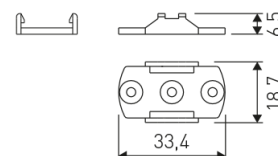

11.7890.1031.20 length 45° surface profile set. Includes: Anodized aluminium profile (Alu6063-T5) + PC opal diffuser + Installation clips + End caps.

Scheme

478/33

Upper fastening staples. (1 unit)

Scheme

478/C100/00

Transparent cover.

Scheme