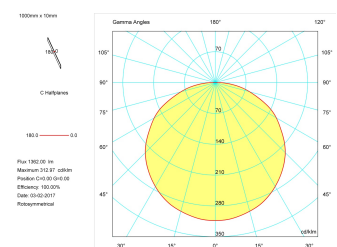

Photometry

Photometry