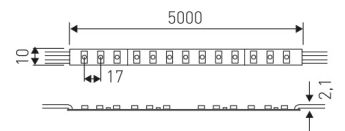

Dimensions

Product dimensions (mm)	10 x 2000 x 2,5
Packing dimensions (mm)	150 x 200 x 4
Net weight (g)	90
Gross weight (Kg)	0,14

Scheme

Scheme

2 m. length high efficiency adhesive flexible LED strip from the TROLL family Flexiled.

DESCRIPTION

2 m. length high efficiency adhesive flexible LED strip from the TROLL family Flexiled setting an advanced and innovative thermal balance system through passive dissipation with stable colour temperature of 6500° (cold white) optimised to be used as indoor or outdoor lighting where environmental integration was a relevant requirement such as bathrooms, kitchen furniture, shelves or retro-illumination. Designed for wall or ceiling surface mounted. Luminaire built in clear silicone UV protected finished in Luminaire built-in a silicone protection diffuser with an angle beam of 120°. Luminaire sets a 15 W LED source with CRI higher than 85 % and a chromatic dispersion lower than 3 SMCD. Fixture has a luminous flux of 1362 Lm, with an efficiency of 82,5 Lm/W and a total consumption of 16,5 W. The average life for the luminaire is 30000 h (stabilised at a minimum flux of 70 % from the original). Luminaire is fed at 220-240V; 50/60 Hz. and needs a constant power auxiliary gear.