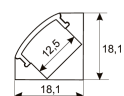

Dimensions

Product dimensions (mm)	10 x 2000 x 2,5
Packing dimensions (mm)	150 x 200 x 4
Net weight (g)	90
Gross weight (Kg)	0,14

Scheme

Scheme

2 m. length high efficiency adhesive flexible LED strip from the TROLL family Flexiled.

Scheme

11.7890.0022.20	2 m length surface profile set. Includes: Anodized aluminium profile (Alu6063-T5) + PC clear diffuser + Installation clips + End caps.
-----------------	---

Scheme

11.7890.0032.20	2 m length 45° surface profile set. Includes: Anodized aluminium profile (Alu6063-T5) + PC clear diffuser + Installation clips + End caps.
-----------------	---

Scheme

11.7890.1012.20	2 m length recessed profile set. Includes: Anodized aluminium profile (Alu6063-T5) + PC opal diffuser + Installation clips + End caps
-----------------	--

Scheme

11.7890.1022.20	2 m length surface profile set. Includes: Anodized aluminium profile (Alu6063-T5) + PC opal diffuser + Installation clips + End caps.
-----------------	--