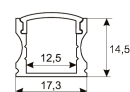

Dimensions

Product dimensions (mm)	10 x 2000 x 2,5
Packing dimensions (mm)	150 x 200 x 4
Net weight (g)	90
Gross weight (Kg)	0,14

Scheme

Scheme

2 m. length high efficiency adhesive flexible LED strip from the TROLL family Flexiled.

Scheme

11.7890.0022.20	2 m length surface profile set. Includes: Anodized aluminium profile (Alu6063-T5) + PC clear diffuser + Installation clips + End caps.
-----------------	---

Scheme

11.7890.0032.20	2 m length 45° surface profile set. Includes: Anodized aluminium profile (Alu6063-T5) + PC clear diffuser + Installation clips + End caps.
-----------------	---

Scheme

11.7890.1012.20	2 m length recessed profile set. Includes: Anodized aluminium profile (Alu6063-T5) + PC opal diffuser + Installation clips + End caps
-----------------	--

Scheme

11.7890.1022.20	2 m length surface profile set. Includes: Anodized aluminium profile (Alu6063-T5) + PC opal diffuser + Installation clips + End caps.
-----------------	--

Scheme

11.7890.1032.20 length 45° surface profile set. Includes: Anodized aluminium profile (Alu6063-T5) + PC opal diffuser + Installation clips + End caps.

Scheme

478/33

Upper fastening staples. (1 unit)