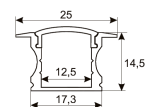

Dimensions

Product dimensions (mm)	10 x 2000 x 2,5
Packing dimensions (mm)	150 x 200 x 4
Net weight (g)	90
Gross weight (Kg)	0,14

Scheme

Scheme

2 m. length high efficiency adhesive flexible LED strip from the TROLL family Flexiled.

Photometry

Photometry

Accessories

11.7890.0012.20	2 m length recessed profile set. Includes: Anodized aluminium profile (Alu6063-T5) + PC clear diffuser + Installation clips + End caps
-----------------	---

Scheme

11.7890.0022.20	2 m length surface profile set. Includes: Anodized aluminium profile (Alu6063-T5) + PC clear diffuser + Installation clips + End caps.
-----------------	---

Scheme

11.7890.0032.20	2 m length 45° surface profile set. Includes: Anodized aluminium profile (Alu6063-T5) + PC clear diffuser + Installation clips + End caps.
-----------------	---