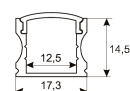

Dimensions

Product dimensions (mm)	10 x 2000 x 2,5
Packing dimensions (mm)	150 x 200 x 4
Net weight (g)	90
Gross weight (Kg)	0,14

Scheme

Scheme

2 m. length high efficiency adhesive flexible LED strip from the TROLL family Flexiled.

Photometry

Photometry

Accessories

11.7890.0012.20	2 m length recessed profile set. Includes: Anodized aluminium profile (Alu6063-T5) + PC clear diffuser + Installation clips + End caps
-----------------	---

Scheme

11.7890.0022.20	2 m length surface profile set. Includes: Anodized aluminium profile (Alu6063-T5) + PC clear diffuser + Installation clips + End caps.
-----------------	---

Scheme

11.7890.0032.20	2 m length 45° surface profile set. Includes: Anodized aluminium profile (Alu6063-T5) + PC clear diffuser + Installation clips + End caps.
-----------------	---