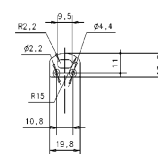

Scheme

478/C200/00

Transparent cover.

Scheme

478/P200/21

Aluminium profile.

Scheme

478/T/21

Profile covers. (2 units)

Scheme

48/04

With terminals up to 4 mm² section. To join 5 mm² silicone cable to 13 mm².

Picture

71/LD10024

96W Power supply driver from the Troll family Standard DriverP.

Picture