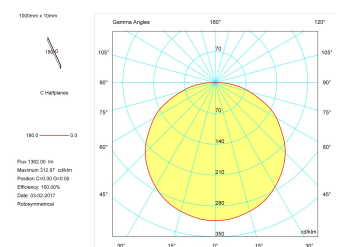

Photometry

Photometry