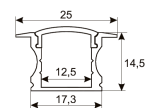

Dimensions

Product dimensions (mm)	10 x 2000 x 2,5
Packing dimensions (mm)	150 x 200 x 4
Net weight (g)	90
Gross weight (Kg)	0,14

Scheme

Scheme

2 m. length high efficiency adhesive flexible LED strip from the TROLL family Flexiled.

Scheme

11.7890.0022.20	2 m length surface profile set. Includes: Anodized aluminium profile (Alu6063-T5) + PC clear diffuser + Installation clips + End caps.
-----------------	---

Scheme

11.7890.0032.20	2 m length 45° surface profile set. Includes: Anodized aluminium profile (Alu6063-T5) + PC clear diffuser + Installation clips + End caps.
-----------------	---

Scheme

11.7890.1012.20	2 m length recessed profile set. Includes: Anodized aluminium profile (Alu6063-T5) + PC opal diffuser + Installation clips + End caps
-----------------	--

Scheme

11.7890.1022.20	2 m length surface profile set. Includes: Anodized aluminium profile (Alu6063-T5) + PC opal diffuser + Installation clips + End caps.
-----------------	--