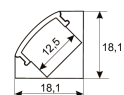

11.7890.1032.20 length 45° surface profile set. Includes: Anodized aluminium profile (Alu6063-T5) + PC opal diffuser + Installation clips + End caps.

Scheme

478/33

Upper fastening staples. (1 unit)

Scheme