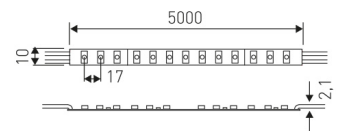

Dimensions

Product dimensions (mm)	10 x 2000 x 2,5
Packing dimensions (mm)	150 x 200 x 4
Net weight (g)	90
Gross weight (Kg)	0,14

Scheme

Scheme

2 m. length high efficiency adhesive flexible LED strip from the TROLL family Flexiled.