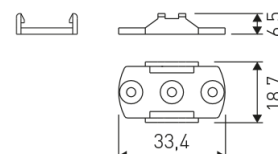

11.7890.1032.20 length 45° surface profile set. Includes: Anodized aluminium profile (Alu6063-T5) + PC opal diffuser + Installation clips + End caps.

Scheme

478/33

Upper fastening staples. (1 unit)

Scheme

478/C200/00

Transparent cover.

Scheme