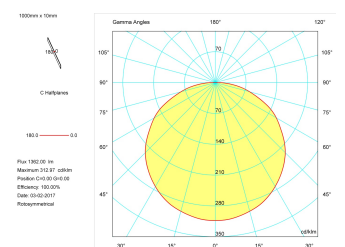

Photometry

Photometry