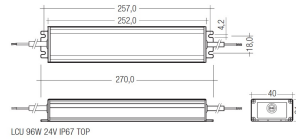

Scheme

71/LDT9624

96W Power supply driver IP67 from the Troll family Standard DriverP.

Picture

Scheme

73/DLP

Light dimming controller 12-24V. On/Off
Push, Dali, 0-10V, 1-10V. (Master)

Picture