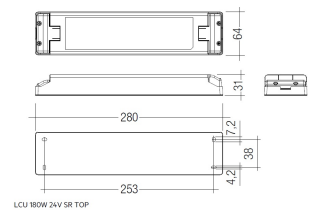

Dimensions

Product dimensions (mm)	10 x 2000 x 2,5
Packing dimensions (mm)	150 x 200 x 4
Net weight (g)	90
Gross weight (Kg)	0,14

Scheme

Scheme

2 m. length high efficiency adhesive flexible LED strip from the TROLL family Flexiled.

Profile covers. (2 units)

Scheme

48/04

With terminals up to 4 mm² section. To join 5 mm² silicone cable to 13 mm².

Picture

71/LD10024

96W Power supply driver from the Troll family Standard DriverP.

Picture

Scheme

71/LD18024

180W Power supply driver from the Troll family Standard DriverP

Picture

Scheme

71/LD3524

35W Power supply driver from the Troll family Standard DriverP.

Picture