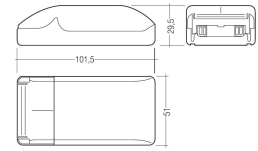

71/LDT06024

60W Power supply driver IP67 from the Troll family Standard DriverP.