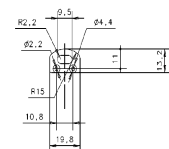

Dimensions

Product dimensions (mm)	10 x 1000 x 2,5
Packing dimensions (mm)	150 x 200 x 4
Net weight (g)	45
Gross weight (Kg)	0,095

Product

Real power (W)	26,4
Real luminous flux (Lm)	2166
Luminous efficiency (Lm/W)	82
Beam angle (°)	120
Life time (h)	30000
IP	65
Electrical class insulation	Class 3
Photobiological risk	0 - Exempt
Operating temperature	from -20°C to 35°C
Electrical feeding	24 VDC
Energy efficiency class	A

Scheme

478/C100/00

Transparent cover.

Scheme

478/P100/21

Aluminium profile.

Scheme

478/T/21

Profile covers. (2 units)

Scheme

48/04

With terminals up to 4 mm² section. To join 5 mm² silicone cable to 13 mm².

Picture

71/LD10024

96W Power supply driver from the Troll family Standard DriverP.

Picture