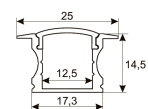

Dimensions

Product dimensions (mm)	10 x 1000 x 2,5
Packing dimensions (mm)	150 x 200 x 4
Net weight (g)	45
Gross weight (Kg)	0,095

Product

Real power (W)	26,4
Real luminous flux (Lm)	2166
Luminous efficiency (Lm/W)	82
Beam angle (°)	120
Life time (h)	30000
IP	65
Electrical class insulation	Class 3
Photobiological risk	0 - Exempt
Operating temperature	from -20°C to 35°C
Electrical feeding	24 VDC
Energy efficiency class	A

11.7890.0021.20 1 m length surface profile set. Includes: Anodized aluminium profile (Alu6063-T5) + PC clear diffuser + Installation clips + End caps.

Scheme

11.7890.0031.20

1 m length 45° surface profile set. Includes: Anodized aluminium profile (Alu6063-T5) + PC clear diffuser + Installation clips + End caps.

Scheme

11.7890.1011.20

1 m length recessed profile set. Includes: Recessed anodized aluminium profile (Alu6063-T5) + PC opal diffuser + Installation clips + End caps.

Scheme

11.7890.1021.20

1 m length surface profile set. Includes: Anodized aluminium profile (Alu6063-T5) + PC opal diffuser + Installation clips + End caps.