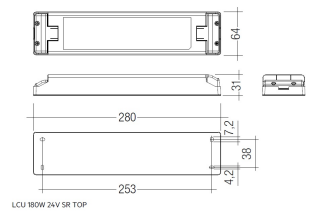

Dimensions

Product dimensions (mm)	10 x 1000 x 2,5
Packing dimensions (mm)	150 x 200 x 4
Net weight (g)	45
Gross weight (Kg)	0,095

Product

Real power (W)	26,4
Real luminous flux (Lm)	2166
Luminous efficiency (Lm/W)	82
Beam angle (°)	120
Life time (h)	30000
IP	65
Electrical class insulation	Class 3
Photobiological risk	0 - Exempt
Operating temperature	from -20°C to 35°C
Electrical feeding	24 VDC
Energy efficiency class	A

Profile covers. (2 units)

Scheme

48/04

With terminals up to 4 mm² section. To join 5 mm² silicone cable to 13 mm².

Picture

71/LD10024

96W Power supply driver from the Troll family Standard DriverP.

Picture

Scheme

71/LD18024

180W Power supply driver from the Troll family Standard DriverP

Picture

Scheme

71/LD3524

35W Power supply driver from the Troll family Standard DriverP.

Picture