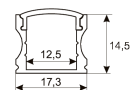

Dimensions

Product dimensions (mm)	10 x 1000 x 2,5
Packing dimensions (mm)	150 x 200 x 4
Net weight (g)	45
Gross weight (Kg)	0,095

Product

Real power (W)	26,4
Real luminous flux (Lm)	2166
Luminous efficiency (Lm/W)	82
Beam angle (°)	120
Life time (h)	30000
IP	65
Electrical class insulation	Class 3
Photobiological risk	0 - Exempt
Operating temperature	from -20°C to 35°C
Electrical feeding	24 VDC
Energy efficiency class	A

Scheme

11.7890.1011.20

1 m length recessed profile set. Includes: Recessed anodized aluminium profile (Alu6063-T5) + PC opal diffuser + Installation clips + End caps.

Scheme

11.7890.1021.20

1 m length surface profile set. Includes: Anodized aluminium profile (Alu6063-T5) + PC opal diffuser + Installation clips + End caps.

Scheme

11.7890.1031.20

1 m length 45° surface profile set. Includes: Anodized aluminium profile (Alu6063-T5) + PC opal diffuser + Installation clips + End caps.

Scheme

478/33

Upper fastening staples. (1 unit)