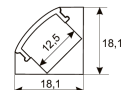

11.7890.1011.20

1 m length recessed profile set. Includes: Recessed anodized aluminium profile (Alu6063-T5) + PC opal diffuser + Installation clips + End caps.

Scheme