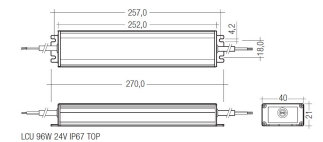

Dimensions

Product dimensions (mm)	10 x 1000 x 2,5
Packing dimensions (mm)	150 x 200 x 4
Net weight (g)	45
Gross weight (Kg)	0,095

Product

Real power (W)	26,4
Real luminous flux (Lm)	2166
Luminous efficiency (Lm/W)	82
Beam angle (°)	120
Life time (h)	30000
IP	65
Electrical class insulation	Class 3
Photobiological risk	0 - Exempt
Operating temperature	from -20°C to 35°C
Electrical feeding	24 VDC
Energy efficiency class	A

Scheme

71/LDT9624

96W Power supply driver IP67 from the Troll family Standard DriverP.

Picture

Scheme

73/DLP

Light dimming controller 12-24V. On/Off Push, Dali, 0-10V, 1-10V. (Master)

Picture