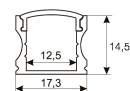

11.7890.0021.20 1 m length surface profile set. Includes: Anodized aluminium profile (Alu6063-T5) + PC clear diffuser + Installation clips + End caps.

Scheme

11.7890.0031.20

1 m length 45° surface profile set. Includes: Anodized aluminium profile (Alu6063-T5) + PC clear diffuser + Installation clips + End caps.

Scheme