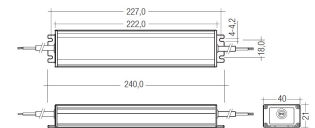

Scheme

71/LDT9624

96W Power supply driver IP67 from the Troll family Standard DriverP.