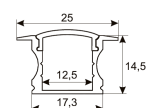

Scheme

1 m. length high efficiency adhesive flexible LED strip from the TROLL family Flexiled.

DESCRIPTION

1 m. length high efficiency adhesive flexible LED strip from the TROLL family Flexiled setting an advanced and innovative thermal balance system through passive dissipation with stable colour temperature of 3000° K (warm white) optimised to be used as indoor or outdoor lighting where environmental integration was a relevant requirement such as bathrooms, kitchen furniture, shelves or retro-illumination. Designed for wall or ceiling surface mounted. Luminaire built in clear silicone UV protected finished in Luminaire is IP65. Luminaire built-in a silicone protection diffuser with an angle beam of 120°. Luminaire sets a 20 W LED source with CRI higher than 85 % and a chromatic dispersion lower than 3 SMCD. Fixture has a luminous flux of 2166 Lm, with an efficiency of 82 Lm/W and a total consumption of 26,4 W. The average life for the luminaire is 30000 h (stabilised at a minimum flux of 70 % from the original). Luminaire is fed at 220-240V; 50/60 Hz. and needs a constant power auxiliary gear.

Item code	11.7850.2483.01
Product type	IN
Category	Surface Linears
Family	Led Profile
Subfamily	Flexiled
Materials	Luminaire built in clear silicone UV protected.
Optical system	Luminaire built-in a silicone protection diffuser.
Installation instructions	Luminaire designed for wall or ceiling surface mounted.
Pictograms