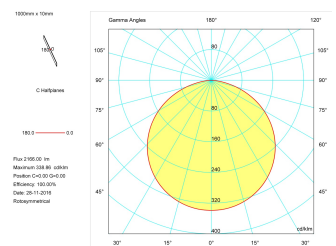

Photometry

Photometry

Accessories

11.7890.0011.20	1 m length recessed profile set. Includes: Recessed anodized aluminium profile (Alu6063-T5) + PC clear diffuser + Installation clips + End caps.

Scheme

1 m. length high efficiency adhesive flexible LED strip from the TROLL family Flexiled.

DESCRIPTION

1 m. length high efficiency adhesive flexible LED strip from the TROLL family Flexiled setting an advanced and innovative thermal balance system through passive dissipation with stable colour temperature of 3000° K (warm white) optimised to be used as indoor or outdoor lighting where environmental integration was a relevant requirement such as bathrooms, kitchen furniture, shelves or retro-illumination. Designed for wall or ceiling surface mounted. Luminaire built in clear silicone UV protected finished in Luminaire is IP65. Luminaire built-in a silicone protection diffuser with an angle beam of 120°. Luminaire sets a 20 W LED source with CRI higher than 85 % and a chromatic dispersion lower than 3 SMCD. Fixture has a luminous flux of 2166 Lm, with an efficiency of 82 Lm/W and a total consumption of 26,4 W. The average life for the luminaire is 30000 h (stabilised at a minimum flux of 70 % from the original). Luminaire is fed at 220-240V; 50/60 Hz. and needs a constant power auxiliary gear.

Item code	11.7850.2483.01
Product type	IN
Category	Surface Linears
Family	Led Profile
Subfamily	Flexiled
Materials	Luminaire built in clear silicone UV protected.
Optical system	Luminaire built-in a silicone protection diffuser.
Installation instructions	Luminaire designed for wall or ceiling surface mounted.
Pictograms