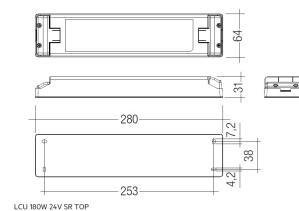

Profile covers. (2 units)

Scheme

48/04

With terminals up to 4 mm² section. To join 5 mm² silicone cable to 13 mm².

Picture

71/LD10024

96W Power supply driver from the Troll family Standard DriverP.

Picture

Scheme

71/LD18024

180W Power supply driver from the Troll family Standard DriverP

Picture

Scheme

71/LD3524

35W Power supply driver from the Troll family Standard DriverP.

Picture