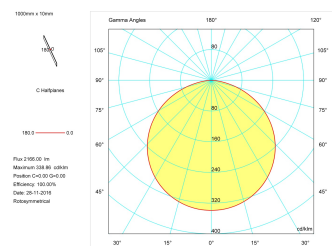

Photometry

Photometry

Accessories

11.7890.0012.20	2 m length recessed profile set. Includes: Anodized aluminium profile (Alu6063-T5) + PC clear diffuser + Installation clips + End caps

Scheme

2 m. length high efficiency adhesive flexible LED strip from the TROLL family Flexiled.

DESCRIPTION

2 m. length high efficiency adhesive flexible LED strip from the TROLL family Flexiled setting an advanced and innovative thermal balance system through passive dissipation with stable colour temperature of 3000° K (warm white) optimised to be used as indoor or outdoor lighting where environmental integration was a relevant requirement such as bathrooms, kitchen furniture, shelves or retro-illumination. Designed for wall or ceiling surface mounted. Luminaire built in clear silicone UV protected finished in Luminaire is IP65. Luminaire built-in a silicone protection diffuser with an angle beam of 120°. Luminaire sets a 20 W LED source with CRI higher than 85 % and a chromatic dispersion lower than 3 SMCD. Fixture has a luminous flux of 2166 Lm, with an efficiency of 82 Lm/W and a total consumption of 26,4 W. The average life for the luminaire is 30000 h (stabilised at a minimum flux of 70 % from the original). Luminaire is fed at 220-240V; 50/60 Hz. and needs a constant power auxiliary gear.

Item code	11.7850.2483.02
Product type	IN
Category	Surface Linears
Family	Led Profile
Subfamily	Flexiled
Materials	Luminaire built in clear silicone UV protected.
Optical system	Luminaire built-in a silicone protection diffuser.
Installation instructions	Luminaire designed for wall or ceiling surface mounted.
Pictograms