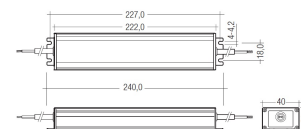

Scheme

71/LDT9624

96W Power supply driver IP67 from the Troll family Standard DriverP.