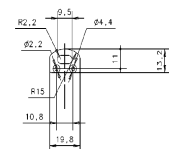

Scheme

478/C200/00

Transparent cover.

Scheme

478/P200/21

Aluminium profile.

Scheme

478/T/21

Profile covers. (2 units)

Scheme

48/04

With terminals up to 4 mm² section. To join 5 mm² silicone cable to 13 mm².

Picture

71/LD10024

96W Power supply driver from the Troll family Standard DriverP.

Picture