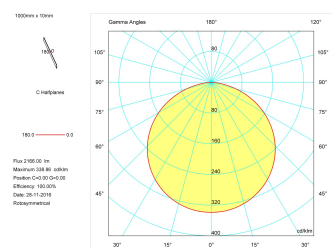

Photometry

Photometry

Accessories

11.7890.0012.20	2 m length recessed profile set. Includes: Anodized aluminium profile (Alu6063-T5) + PC clear diffuser + Installation clips + End caps

Scheme

2 m. length high efficiency adhesive flexible LED strip from the TROLL family Flexiled.

DESCRIPTION

2 m. length high efficiency adhesive flexible LED strip from the TROLL family Flexiled setting an advanced and innovative thermal balance system through passive dissipation with stable colour temperature of 3000° K (warm white) optimised to be used as indoor or outdoor lighting where environmental integration was a relevant requirement such as bathrooms, kitchen furniture, shelves or retro-illumination. Designed for wall or ceiling surface mounted. Luminaire built in clear silicone UV protected finished in Luminaire is IP65. Luminaire built-in a silicone protection diffuser with an angle beam of 120°. Luminaire sets a 20 W LED source with CRI higher than 85 % and a chromatic dispersion lower than 3 SMCD. Fixture has a luminous flux of 2166 Lm, with an efficiency of 82 Lm/W and a total consumption of 26,4 W. The average life for the luminaire is 30000 h (stabilised at a minimum flux of 70 % from the original). Luminaire is fed at 220-240V; 50/60 Hz. and needs a constant power auxiliary gear.

Item code	11.7850.2483.02
Product type	IN
Category	Surface Linears
Family	Led Profile
Subfamily	Flexiled
Materials	Luminaire built in clear silicone UV protected.
Optical system	Luminaire built-in a silicone protection diffuser.
Installation instructions	Luminaire designed for wall or ceiling surface mounted.
Pictograms