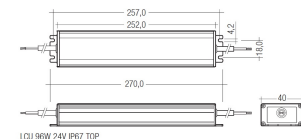

71/LDT06024

60W Power supply driver IP67 from the Troll family Standard DriverP.

Picture

Scheme

71/LDT9624

96W Power supply driver IP67 from the Troll family Standard DriverP.

Picture

Scheme