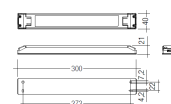

Scheme

71/LD6024

60W Power supply driver from the Troll family Standard DriverP.