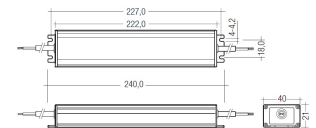

Scheme

71/LDT9624

96W Power supply driver IP67 from the Troll family Standard DriverP.