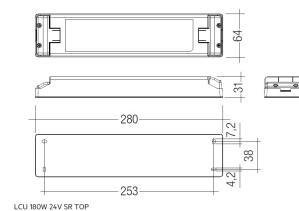

## 71/LD10024

96W Power supply driver from the Troll family Standard DriverP.

Picture

Scheme

71/LD18024

180W Power supply driver from the Troll family Standard DriverP

Picture

Scheme