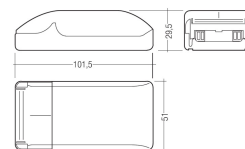

71/LDT06024

60W Power supply driver IP67 from the Troll family Standard DriverP.