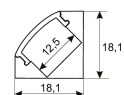

478/33

Upper fastening staples. (1 unit)