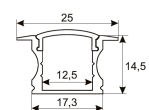

Scheme

2 m. length high efficiency adhesive flexible LED strip from the TROLL family Flexiled.

DESCRIPTION

2 m. length high efficiency adhesive flexible LED strip from the TROLL family Flexiled setting an advanced and innovative thermal balance system through passive dissipation with stable colour temperature of 3000° K (warm white) optimised to be used as indoor or outdoor lighting where environmental integration was a relevant requirement such as bathrooms, kitchen furniture, shelves or retro-illumination. Designed for wall or ceiling surface mounted. Luminaire built in clear silicone UV protected finished in Luminaire is IP65. Luminaire built-in a silicone protection diffuser with an angle beam of 120°. Luminaire sets a 20 W LED source with CRI higher than 85 % and a chromatic dispersion lower than 3 SMCD. Fixture has a luminous flux of 2166 Lm, with an efficiency of 82 Lm/W and a total consumption of 26,4 W. The average life for the luminaire is 30000 h (stabilised at a minimum flux of 70 % from the original). Luminaire is fed at 220-240V; 50/60 Hz. and needs a constant power auxiliary gear.

Item code	11.7850.2483.02
Product type	IN
Category	Surface Linears
Family	Led Profile
Subfamily	Flexiled
Materials	Luminaire built in clear silicone UV protected.
Optical system	Luminaire built-in a silicone protection diffuser.
Installation instructions	Luminaire designed for wall or ceiling surface mounted.
Pictograms