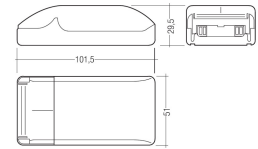

71/LDT06024

60W Power supply driver IP67 from the Troll family Standard DriverP.