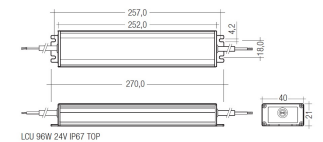

Scheme

71/LDT9624

96W Power supply driver IP67 from the Troll family Standard DriverP.

Picture

Scheme

73/DLP

Light dimming controller 12-24V. On/Off Push, Dali, 0-10V, 1-10V. (Master)

Picture