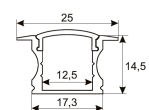

#### Dimensions

Product dimensions (mm)	10 x 2000 x 2,5
Packing dimensions (mm)	150 x 200 x 4
Net weight (g)	90
Gross weight (Kg)	0,14

#### Photometry