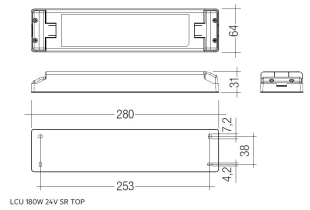

## 71/LD10024

96W Power supply driver from the Troll family Standard DriverP.

Picture

Scheme

71/LD18024

180W Power supply driver from the Troll family Standard DriverP

Picture

Scheme