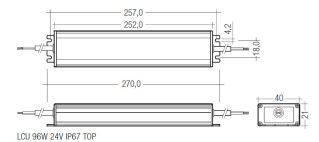

71/LDT06024

60W Power supply driver IP67 from the Troll family Standard DriverP.

Picture

Scheme

71/LDT9624

96W Power supply driver IP67 from the Troll family Standard DriverP.

Picture

Scheme