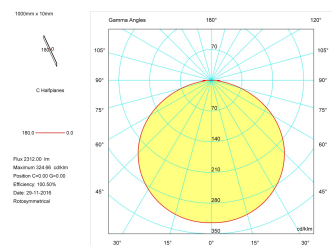

Photometry

Photometry

Accessories

11.7890.0012.20	2 m length recessed profile set. Includes: Anodized aluminium profile (Alu6063-T5) + PC clear diffuser + Installation clips + End caps

Scheme

2 m. length high efficiency adhesive flexible LED strip from the TROLL family Flexiled.

DESCRIPTION

2 m. length high efficiency adhesive flexible LED strip from the TROLL family Flexiled setting an advanced and innovative thermal balance system through passive dissipation with stable colour temperature of 6500° (cold white) optimised to be used as indoor or outdoor lighting where environmental integration was a relevant requirement such as bathrooms, kitchen furniture, shelves or retro-illumination. Designed for wall or ceiling surface mounted. Luminaire built in clear silicone UV protected finished in Luminaire is IP65. Luminaire built-in a silicone protection diffuser with an angle beam of 120°. Luminaire sets a 20 W LED source with CRI higher than 85 % and a chromatic dispersion lower than 3 SMCD. Fixture has a luminous flux of 2312 Lm, with an efficiency of 87,6 Lm/W and a total consumption of 26,4 W. The average life for the luminaire is 30000 h (stabilised at a minimum flux of 70 % from the original). Luminaire is fed at 220-240V; 50/60 Hz. and needs a constant power auxiliary gear.

Item code	11.7850.2486.02
Product type	IN
Category	Surface Linears
Family	Led Profile
Subfamily	Flexiled
Materials	Luminaire built in clear silicone UV protected.
Optical system	Luminaire built-in a silicone protection diffuser.
Installation instructions	Luminaire designed for wall or ceiling surface mounted.
Pictograms