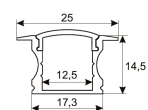

Scheme

2 m. length high efficiency adhesive flexible LED strip from the TROLL family Flexiled.

DESCRIPTION

2 m. length high efficiency adhesive flexible LED strip from the TROLL family Flexiled setting an advanced and innovative thermal balance system through passive dissipation with stable colour temperature of 6500° (cold white) optimised to be used as indoor or outdoor lighting where environmental integration was a relevant requirement such as bathrooms, kitchen furniture, shelves or retro-illumination. Designed for wall or ceiling surface mounted. Luminaire built in clear silicone UV protected finished in Luminaire is IP65. Luminaire built-in a silicone protection diffuser with an angle beam of 120°. Luminaire sets a 20 W LED source with CRI higher than 85 % and a chromatic dispersion lower than 3 SMCD. Fixture has a luminous flux of 2312 Lm, with an efficiency of 87,6 Lm/W and a total consumption of 26,4 W. The average life for the luminaire is 30000 h (stabilised at a minimum flux of 70 % from the original). Luminaire is fed at 220-240V; 50/60 Hz. and needs a constant power auxiliary gear.

Item code	11.7850.2486.02
Product type	IN
Category	Surface Linears
Family	Led Profile
Subfamily	Flexiled
Materials	Luminaire built in clear silicone UV protected.
Optical system	Luminaire built-in a silicone protection diffuser.
Installation instructions	Luminaire designed for wall or ceiling surface mounted.
Pictograms