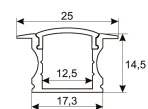

11.7890.1022.20

2 m length surface profile set. Includes: Anodized aluminium profile (Alu6063-T5) + PC opal diffuser + Installation clips + End caps.

Scheme