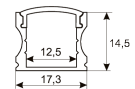

11.7890.1022.20	2 m length surface profile set. Includes: Anodized aluminium profile (Alu6063-T5) + PC opal diffuser + Installation clips + End caps.

Scheme