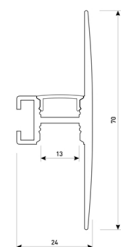

Dimensions

Product dimensions (mm)	10 x 5000 x 5
Packing dimensions (mm)	210 x 240 x 4
Net weight (g)	220
Gross weight (Kg)	0,27

Product

Real power (W)	5
Real luminous flux (Lm)	500
Luminous efficiency (Lm/W)	100
Beam angle (°)	120
Life time (h)	30000
IP	66
Electrical class insulation	Class 3
Photobiological risk	0 - Exempt
Operating temperature	from -20°C to 35°C
Electrical feeding	24 VDC
Energy efficiency class	A+

Scheme

11.7890.0022.20	2 m length surface profile set. Includes: Anodized aluminium profile (Alu6063-T5) + PC clear diffuser + Installation clips + End caps.
-----------------	--

Scheme

11.7890.0031.20

1 m length 45° surface profile set.
Includes: Anodized aluminium profile
(Alu6063-T5) + PC clear diffuser +
Installation clips + End caps.

Scheme

11.7890.0032.20

2 m length 45° surface profile set.
Includes: Anodized aluminium profile
(Alu6063-T5) + PC clear diffuser +
Installation clips + End caps.

Scheme

11.7890.0041.04

1 m length wall mounted profile set.
Includes: aluminium profile (Alu6063-T5)
+ PC clear diffuser + Installation clips +
End caps.

Scheme

11.7890.0041.20

1 m length wall mounted profile set.
Includes: aluminium profile (Alu6063-T5)
+ PC clear diffuser + Installation clips +
End caps.

Scheme

11.7890.0041.30 1 m length wall mounted profile set. Includes: aluminium profile (Alu6063-T5)+ PC clear diffuser + Installation clips +End caps.