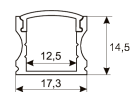

Scheme

11.7890.0022.20	2 m length surface profile set. Includes: Anodized aluminium profile (Alu6063-T5) + PC clear diffuser + Installation clips + End caps.