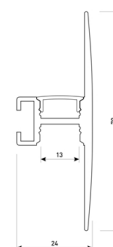

Dimensions

Product dimensions (mm)	10 x 5000 x 5
Packing dimensions (mm)	210 x 240 x 4
Net weight (g)	220
Gross weight (Kg)	0,27

Product

Real power (W)	5
Real luminous flux (Lm)	500
Luminous efficiency (Lm/W)	100
Beam angle (°)	120
Life time (h)	30000
IP	66
Electrical class insulation	Class 3
Photobiological risk	0 - Exempt
Operating temperature	from -20°C to 35°C
Electrical feeding	24 VDC
Energy efficiency class	A+

Scheme

11.7890.0041.20

1 m length wall mounted profile set.
Includes: aluminium profile (Alu6063-T5)
+ PC clear diffuser + Installation clips +
End caps.

Scheme

11.7890.0041.30 1 m length wall mounted profile set. Includes: aluminium profile (Alu6063-T5)+ PC clear diffuser + Installation clips +End caps.

Scheme

11.7890.0042.04

2 m length wall mounted profile set.
Includes: aluminium profile (Alu6063-T5)
+ PC clear diffuser + Installation clips +
End caps.

Scheme

11.7890.0042.20

2 m length wall mounted profile set.
Includes: aluminium profile (Alu6063-T5)
+ PC clear diffuser + Installation clips +
End caps.

Scheme

11.7890.0042.33

2 m length wall mounted profile set.
Includes: aluminium profile (Alu6063-T5)
+ PC clear diffuser + Installation clips +
End caps.

Scheme

11.7890.0051.20

1 m length of wall recessed profile set.
Includes: Recessed anodized aluminium
profile (Alu6063-T5) + PC clear diffuser +
Installation clips + End caps.