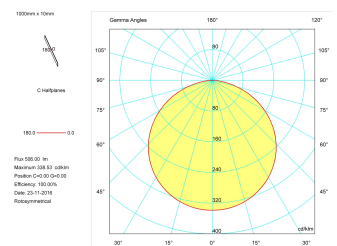

Photometry

Photometry

Accessories

11.1801.7010.00	30W Power supply driver from the Troll family Standard DriverP.