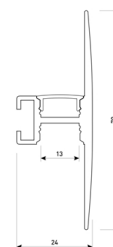

Dimensions

Product dimensions (mm)	10 x 5000 x 5
Packing dimensions (mm)	210 x 240 x 4
Net weight (g)	220
Gross weight (Kg)	0,27

Product

Real power (W)	5
Real luminous flux (Lm)	500
Luminous efficiency (Lm/W)	100
Beam angle (°)	120
Life time (h)	30000
IP	66
Electrical class insulation	Class 3
Photobiological risk	0 - Exempt
Operating temperature	from -20°C to 35°C
Electrical feeding	24 VDC
Energy efficiency class	A+

Scheme

11.7890.0042.04

2 m length wall mounted profile set.
Includes: aluminium profile (Alu6063-T5)
+ PC clear diffuser + Installation clips +
End caps.

Scheme

11.7890.0042.20

2 m length wall mounted profile set.
Includes: aluminium profile (Alu6063-T5)
+ PC clear diffuser + Installation clips +
End caps.

Scheme

11.7890.0042.33

2 m length wall mounted profile set.
Includes: aluminium profile (Alu6063-T5)
+ PC clear diffuser + Installation clips +
End caps.

Scheme

11.7890.0051.20

1 m length of wall recessed profile set.
Includes: Recessed anodized aluminium
profile (Alu6063-T5) + PC clear diffuser +
Installation clips + End caps.