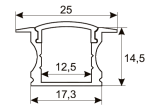

Scheme

11.7890.0012.20	2 m length recessed profile set. Includes: Anodized aluminium profile (Alu6063-T5) + PC clear diffuser + Installation clips + End caps