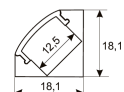

11.7890.1041.04

1 m length wall mounted profile set.
Includes: aluminium profile (Alu6063-T5)
+ PC matt diffuser + Installation clips +
End caps.