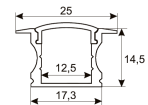

Dimensions

Product dimensions (mm)	10 x 5000 x 5
Packing dimensions (mm)	210 x 240 x 4
Net weight (g)	220
Gross weight (Kg)	0,27

Product

Real power (W)	5
Real luminous flux (Lm)	500
Luminous efficiency (Lm/W)	100
Beam angle (°)	120
Life time (h)	30000
IP	66
Electrical class insulation	Class 3
Photobiological risk	0 - Exempt
Operating temperature	from -20°C to 35°C
Electrical feeding	24 VDC
Energy efficiency class	A+

Scheme

11.7890.0411.00

Joint-ball accessory for aluminium profiles Roncal, Itaty & Luna. (1 unit by reference)

Scheme

11.7890.0412.03	Accessory for suspension of profiles Roncal, Irati & Luna. (1 unit by reference)
11.7890.0412.33	Accessory for suspension of profiles Roncal, Irati & Luna. (1 unit by reference)
11.7890.0501.20	Aluminium profile Luna. Length 2m

Scheme

11.7890.0502.20	Set of End caps for aluminium profile Luna. (2 units/ref.).
11.7890.1011.20	1 m length recessed profile set. Includes: Recessed anodized aluminium profile (Alu6063-T5) + PC opal diffuser + Installation clips + End caps.

Scheme

11.7890.1012.20	2 m length recessed profile set. Includes: Anodized aluminium profile (Alu6063-T5) + PC opal diffuser + Installation clips + End caps
-----------------	---

Scheme

11.7890.1021.20	1 m length surface profile set. Includes: Anodized aluminium profile (Alu6063-T5) + PC opal diffuser + Installation clips + End caps.
-----------------	---