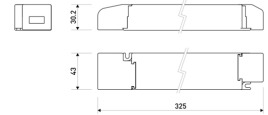

11.7851.0008.00	Quick connector IP66 PCB-cable for flexiled Tajo with PCB width of 8mm. (power of 5W/m & 10W/m)
11.7851.0009.00	Quick connector IP66 PCB-PCB for flexiled Tajo with PCB width of 8mm. (power of 5W/m & 10W/m)
11.7851.0010.00	Installation kit for IP66 Flexiled Tajo with PCB width of 10 mm, (15W/m and 20W/m). It includes: End cap 5 units. End cap with drill, 5 units. Clip, 10 units. Screw, 10 units. Silicone tube.
11.7890.0011.20	1 m length recessed profile set. Includes: Recessed anodized aluminium profile (Alu6063-T5) + PC clear diffuser + Installation clips + End caps.