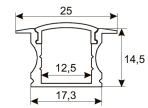

Scheme

11.7890.0021.20	1 m length surface profile set. Includes: Anodized aluminium profile (Alu6063-T5) + PC clear diffuser + Installation clips + End caps.