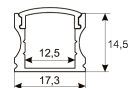

Dimensions

Product dimensions (mm)	10 x 5000 x 5
Packing dimensions (mm)	210 x 240 x 4
Net weight (g)	220
Gross weight (Kg)	0,27

Product

Real power (W)	5
Real luminous flux (Lm)	500
Luminous efficiency (Lm/W)	100
Beam angle (°)	120
Life time (h)	30000
IP	66
Electrical class insulation	Class 3
Photobiological risk	0 - Exempt
Operating temperature	from -20°C to 35°C
Electrical feeding	24 VDC
Energy efficiency class	A+

Scheme

11.7890.0012.20	2 m length recessed profile set. Includes: Anodized aluminium profile (Alu6063-T5) + PC clear diffuser + Installation clips + End caps
-----------------	--

Scheme

11.7890.0021.20	1 m length surface profile set. Includes: Anodized aluminium profile (Alu6063-T5) + PC clear diffuser + Installation clips + End caps.
-----------------	--

Scheme

11.7890.0022.20	2 m length surface profile set. Includes: Anodized aluminium profile (Alu6063-T5) + PC clear diffuser + Installation clips + End caps.
-----------------	--

Scheme

11.7890.0031.20

1 m length 45° surface profile set.
Includes: Anodized aluminium profile
(Alu6063-T5) + PC clear diffuser +
Installation clips + End caps.