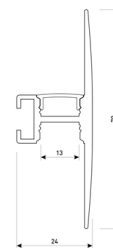

Dimensions

Product dimensions (mm)	10 x 5000 x 5
Packing dimensions (mm)	210 x 240 x 4
Net weight (g)	220
Gross weight (Kg)	0,27

Product

Real power (W)	5
Real luminous flux (Lm)	500
Luminous efficiency (Lm/W)	100
Beam angle (°)	120
Life time (h)	30000
IP	66
Electrical class insulation	Class 3
Photobiological risk	0 - Exempt
Operating temperature	from -20°C to 35°C
Electrical feeding	24 VDC
Energy efficiency class	A+

Scheme

11.7890.0032.20

2 m length 45° surface profile set.
Includes: Anodized aluminium profile
(Alu6063-T5) + PC clear diffuser +
Installation clips + End caps.

Scheme

11.7890.0041.04

1 m length wall mounted profile set.
Includes: aluminium profile (Alu6063-T5)
+ PC clear diffuser + Installation clips +
End caps.

Scheme

11.7890.0041.20

1 m length wall mounted profile set.
Includes: aluminium profile (Alu6063-T5)
+ PC clear diffuser + Installation clips +
End caps.

Scheme

11.7890.0041.30 1 m length wall mounted profile set. Includes: aluminium profile (Alu6063-T5)+ PC clear diffuser + Installation clips +End caps.

Scheme

11.7890.0042.04

2 m length wall mounted profile set.
Includes: aluminium profile (Alu6063-T5)
+ PC clear diffuser + Installation clips +
End caps.

Scheme

11.7890.0042.20

2 m length wall mounted profile set.
Includes: aluminium profile (Alu6063-T5)
+ PC clear diffuser + Installation clips +
End caps.