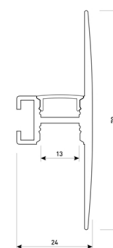

Dimensions

Product dimensions (mm)	10 x 5000 x 5
Packing dimensions (mm)	210 x 240 x 4
Net weight (g)	220
Gross weight (Kg)	0,27

Product

Real power (W)	5
Real luminous flux (Lm)	500
Luminous efficiency (Lm/W)	100
Beam angle (°)	120
Life time (h)	30000
IP	66
Electrical class insulation	Class 3
Photobiological risk	0 - Exempt
Operating temperature	from -20°C to 35°C
Electrical feeding	24 VDC
Energy efficiency class	A+

Scheme

11.7890.0041.20

1 m length wall mounted profile set.
Includes: aluminium profile (Alu6063-T5)
+ PC clear diffuser + Installation clips +
End caps.

Scheme

11.7890.0041.30 1 m length wall mounted profile set. Includes: aluminium profile (Alu6063-T5)+ PC clear diffuser + Installation clips +End caps.

Scheme

11.7890.0042.04

2 m length wall mounted profile set.
Includes: aluminium profile (Alu6063-T5)
+ PC clear diffuser + Installation clips +
End caps.

Scheme

11.7890.0042.20

2 m length wall mounted profile set.
Includes: aluminium profile (Alu6063-T5)
+ PC clear diffuser + Installation clips +
End caps.