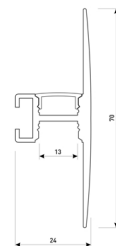

Scheme

11.7890.1032.20

2 m length 45° surface profile set.
Includes: Anodized aluminium profile
(Alu6063-T5) + PC opal diffuser +
Installation clips + End caps.

Scheme

11.7890.1041.04

1 m length wall mounted profile set.
Includes: aluminium profile (Alu6063-T5)
+ PC matt diffuser + Installation clips +
End caps.

Scheme

11.7890.1041.20

1 m length wall mounted profile set.
Includes: aluminium profile (Alu6063-T5)
+ PC matt diffuser + Installation clips +
End caps.

Scheme

11.7890.1041.33

1 m length wall mounted profile set.
Includes: aluminium profile (Alu6063-T5)
+ PC matt diffuser + Installation clips +
End caps.

Scheme

11.7890.1042.04

2 m length wall mounted profile set.
Includes: aluminium profile (Alu6063-T5)
+ PC matt diffuser + Installation clips +
End caps.

Scheme

11.7890.1042.20

2 m length wall mounted profile set.
Includes: aluminium profile (Alu6063-T5)
+ PC matt diffuser + Installation clips +
End caps.