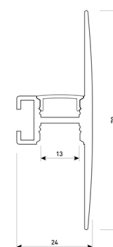

Dimensions

Product dimensions (mm)	10 x 5000 x 5
Packing dimensions (mm)	210 x 240 x 4
Net weight (g)	220
Gross weight (Kg)	0,27

Product

Real power (W)	5
Real luminous flux (Lm)	543
Luminous efficiency (Lm/W)	108,6
Beam angle (°)	120
Life time (h)	30000
IP	66
Electrical class insulation	Class 3
Photobiological risk	0 - Exempt
Operating temperature	from -20°C to 35°C
Electrical feeding	24 VDC
Energy efficiency class	A+

Scheme

11.7890.0042.04

2 m length wall mounted profile set.
Includes: aluminium profile (Alu6063-T5)
+ PC clear diffuser + Installation clips +
End caps.

Scheme

11.7890.0042.20

2 m length wall mounted profile set.
Includes: aluminium profile (Alu6063-T5)
+ PC clear diffuser + Installation clips +
End caps.

Scheme

11.7890.0042.33

2 m length wall mounted profile set.
Includes: aluminium profile (Alu6063-T5)
+ PC clear diffuser + Installation clips +
End caps.

Scheme

11.7890.0051.20

1 m length of wall recessed profile set.
Includes: Recessed anodized aluminium
profile (Alu6063-T5) + PC clear diffuser +
Installation clips + End caps.