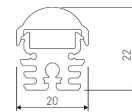

Scheme

11.7890.0052.20

2 m length of wall recessed profile set.
Includes: Recessed anodized aluminium profile (Alu6063-T5) + PC clear diffuser + Installation clips + End caps.

Scheme

11.7890.0401.20

Aluminium profile Iraty. Length 2m

Scheme

11.7890.0402.00	30° frosted diffuser for profiles Irati & Luna. Length 2 m.
11.7890.0403.00	60° frosted diffuser for profiles Irati & Luna. Length 2 m.
11.7890.0404.00	90° frosted diffuser for profiles Irati & Luna. Length 2 m.
11.7890.0405.00	Opal diffuser for profiles Irati & Luna. Length 2 m.
11.7890.0406.00	Transparent diffuser for profiles Irati & Luna. Length 2 m.
11.7890.0407.00	Frosted diffuser for profiles Irati & Luna. Length 2 m.
11.7890.0409.20	set of end caps for aluminium profile Irati. (2 units by ref.)
11.7890.0410.00	Set of installationclamps for profiles Irati & Luna. (2 units/ref.)

Scheme

11.7890.0411.00

Joint-ball accessory for aluminium profiles Roncal, Itaty & Luna. (1 unit by reference)

Scheme