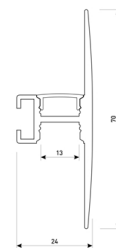

Dimensions

Product dimensions (mm)	10 x 5000 x 5
Packing dimensions (mm)	210 x 240 x 4
Net weight (g)	220
Gross weight (Kg)	0,27

Product

Real power (W)	5
Real luminous flux (Lm)	543
Luminous efficiency (Lm/W)	108,6
Beam angle (°)	120
Life time (h)	30000
IP	66
Electrical class insulation	Class 3
Photobiological risk	0 - Exempt
Operating temperature	from -20°C to 35°C
Electrical feeding	24 VDC
Energy efficiency class	A+

Scheme

11.7890.1032.20

2 m length 45° surface profile set.
Includes: Anodized aluminium profile (Alu6063-T5) + PC opal diffuser + Installation clips + End caps.

Scheme

11.7890.1041.04

1 m length wall mounted profile set.
Includes: aluminium profile (Alu6063-T5) + PC matt diffuser + Installation clips + End caps.

Scheme

11.7890.1041.20

1 m length wall mounted profile set.
Includes: aluminium profile (Alu6063-T5) + PC matt diffuser + Installation clips + End caps.

Scheme

11.7890.1041.33

1 m length wall mounted profile set.
Includes: aluminium profile (Alu6063-T5) + PC matt diffuser + Installation clips + End caps.