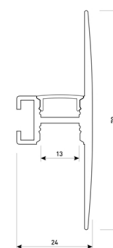

11.7890.0042.20

2 m length wall mounted profile set.
Includes: aluminium profile (Alu6063-T5)
+ PC clear diffuser + Installation clips +
End caps.

Scheme