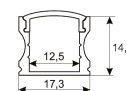

Dimensions

Product dimensions (mm)	10 x 5000 x 5
Packing dimensions (mm)	210 x 240 x 4
Net weight (g)	220
Gross weight (Kg)	0,27

Product

Real power (W)	5
Real luminous flux (Lm)	543
Luminous efficiency (Lm/W)	108,6
Beam angle (°)	120
Life time (h)	30000
IP	66
Electrical class insulation	Class 3
Photobiological risk	0 - Exempt
Operating temperature	from -20°C to 35°C
Electrical feeding	24 VDC
Energy efficiency class	A+

Scheme

11.7890.0012.20

**2 m length recessed profile set. Includes:
Anodized aluminium profile (Alu6063-T5)
+ PC clear diffuser + Installation clips +
End caps**

Scheme

11.7890.0021.20

**1 m length surface profile set. Includes:
Anodized aluminium profile (Alu6063-T5)
+ PC clear diffuser + Installation clips +
End caps.**

Scheme

11.7890.0022.20

**2 m length surface profile set. Includes:
Anodized aluminium profile (Alu6063-T5)
+ PC clear diffuser + Installation clips +
End caps.**

Scheme

11.7890.0031.20

1 m length 45° surface profile set.
Includes: Anodized aluminium profile (Alu6063-T5) + PC clear diffuser + Installation clips + End caps.