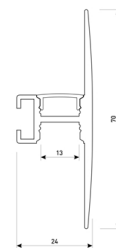

Scheme

11.7890.1041.20

1 m length wall mounted profile set.
Includes: aluminium profile (Alu6063-T5) + PC matt diffuser + Installation clips + End caps.

Scheme

11.7890.1041.33

1 m length wall mounted profile set.
Includes: aluminium profile (Alu6063-T5) + PC matt diffuser + Installation clips + End caps.

Scheme

11.7890.1042.04

2 m length wall mounted profile set.
Includes: aluminium profile (Alu6063-T5)
+ PC matt diffuser + Installation clips +
End caps.

Scheme

11.7890.1042.20

2 m length wall mounted profile set.
Includes: aluminium profile (Alu6063-T5)
+ PC matt diffuser + Installation clips +
End caps.

Scheme

11.7890.1042.33

2 m length wall mounted profile set.
Includes: aluminium profile (Alu6063-T5)
+ PC matt diffuser + Installation clips +
End caps.

Scheme

11.7890.1051.20

1 m length of wall recessed profile set.
Includes: Recessed anodized aluminium
profile (Alu6063-T5) + PC matt diffuser +
Installation clips + End caps.