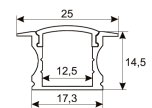

Dimensions

Product dimensions (mm)	10 x 5000 x 5
Packing dimensions (mm)	210 x 240 x 4
Net weight (g)	220
Gross weight (Kg)	0,27

Product

Real power (W)	5
Real luminous flux (Lm)	543
Luminous efficiency (Lm/W)	108,6
Beam angle (°)	120
Life time (h)	30000
IP	66
Electrical class insulation	Class 3
Photobiological risk	0 - Exempt
Operating temperature	from -20°C to 35°C
Electrical feeding	24 VDC
Energy efficiency class	A+

Scheme

11.7890.0411.00

Joint-ball accessory for aluminium profiles Roncal, Itaty & Luna. (1 unit by reference)

Scheme

11.7890.0412.03	Accessory for suspension of profiles Roncal, Irati & Luna. (1 unit by reference)
11.7890.0412.33	Accessory for suspension of profiles Roncal, Irati & Luna. (1 unit by reference)
11.7890.0501.20	Aluminium profile Luna. Length 2m

Scheme

11.7890.0502.20	Set of End caps for aluminium profile Luna. (2 units/ref.).
11.7890.1011.20	1 m length recessed profile set. Includes: Recessed anodized aluminium profile (Alu6063-T5) + PC opal diffuser + Installation clips + End caps.

Scheme

11.7890.1012.20	2 m length recessed profile set. Includes: Anodized aluminium profile (Alu6063-T5) + PC opal diffuser + Installation clips + End caps
-----------------	---

Scheme

11.7890.1021.20	1 m length surface profile set. Includes: Anodized aluminium profile (Alu6063-T5) + PC opal diffuser + Installation clips + End caps.
-----------------	---