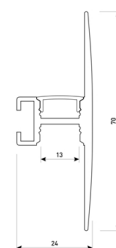

Scheme

11.7890.1041.20

1 m length wall mounted profile set.
Includes: aluminium profile (Alu6063-T5)
+ PC matt diffuser + Installation clips +
End caps.