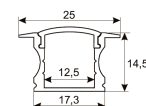

Scheme

11.7890.0021.20

**1 m length surface profile set. Includes:
Anodized aluminium profile (Alu6063-T5)
+ PC clear diffuser + Installation clips +
End caps.**