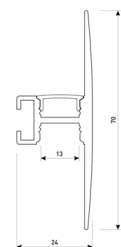

Dimensions

Product dimensions (mm)	10 x 5000 x 5
Packing dimensions (mm)	210 x 240 x 4
Net weight (g)	220
Gross weight (Kg)	0,27

Product

Real power (W)	5
Real luminous flux (Lm)	543
Luminous efficiency (Lm/W)	108,6
Beam angle (°)	120
Life time (h)	30000
IP	66
Electrical class insulation	Class 3
Photobiological risk	0 - Exempt
Operating temperature	from -20°C to 35°C
Electrical feeding	24 VDC
Energy efficiency class	A+

Scheme

11.7890.0032.20

2 m length 45° surface profile set.
Includes: Anodized aluminium profile (Alu6063-T5) + PC clear diffuser + Installation clips + End caps.

Scheme

11.7890.0041.04

1 m length wall mounted profile set.
Includes: aluminium profile (Alu6063-T5) + PC clear diffuser + Installation clips + End caps.

Scheme

11.7890.0041.20

1 m length wall mounted profile set.
Includes: aluminium profile (Alu6063-T5) + PC clear diffuser + Installation clips + End caps.

Scheme

11.7890.0041.30 1 m length wall mounted profile set. Includes: aluminium profile (Alu6063-T5)+ PC clear diffuser + Installation clips +End caps.