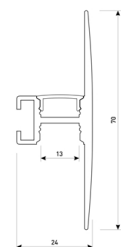

Scheme

11.7890.0031.20

1 m length 45° surface profile set.
Includes: Anodized aluminium profile
(Alu6063-T5) + PC clear diffuser +
Installation clips + End caps.

Scheme

11.7890.0032.20

2 m length 45° surface profile set.
Includes: Anodized aluminium profile
(Alu6063-T5) + PC clear diffuser +
Installation clips + End caps.

Scheme

11.7890.0041.04

1 m length wall mounted profile set.
Includes: aluminium profile (Alu6063-T5)
+ PC clear diffuser + Installation clips +
End caps.

Scheme

11.7890.0041.20

1 m length wall mounted profile set.
Includes: aluminium profile (Alu6063-T5)
+ PC clear diffuser + Installation clips +
End caps.

Scheme