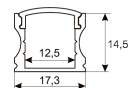

Dimensions

Product dimensions (mm)	10 x 5000 x 5
Packing dimensions (mm)	210 x 240 x 4
Net weight (g)	220
Gross weight (Kg)	0,27

Product

Real power (W)	5
Real luminous flux (Lm)	543
Luminous efficiency (Lm/W)	108,6
Beam angle (°)	120
Life time (h)	30000
IP	66
Electrical class insulation	Class 3
Photobiological risk	0 - Exempt
Operating temperature	from -20°C to 35°C
Electrical feeding	24 VDC
Energy efficiency class	A+

Scheme

11.7890.0012.20

**2 m length recessed profile set. Includes:
Anodized aluminium profile (Alu6063-T5)
+ PC clear diffuser + Installation clips +
End caps**

Scheme

11.7890.0021.20

**1 m length surface profile set. Includes:
Anodized aluminium profile (Alu6063-T5)
+ PC clear diffuser + Installation clips +
End caps.**

Scheme

11.7890.0022.20

**2 m length surface profile set. Includes:
Anodized aluminium profile (Alu6063-T5)
+ PC clear diffuser + Installation clips +
End caps.**

Scheme

11.7890.0031.20

1 m length 45° surface profile set.
Includes: Anodized aluminium profile (Alu6063-T5) + PC clear diffuser + Installation clips + End caps.