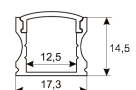

11.7890.1031.20	1 m length 45° surface profile set. Includes: Anodized aluminium profile (Alu6063-T5) + PC opal diffuser + Installation clips + End caps.