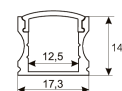

Scheme

11.7890.0022.20

**2 m length surface profile set. Includes:
Anodized aluminium profile (Alu6063-T5)
+ PC clear diffuser + Installation clips +
End caps.**