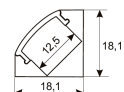

Scheme

11.7890.0031.20

1 m length 45° surface profile set.
Includes: Anodized aluminium profile
(Alu6063-T5) + PC clear diffuser +
Installation clips + End caps.

Scheme

11.7890.0032.20

2 m length 45° surface profile set.
Includes: Anodized aluminium profile
(Alu6063-T5) + PC clear diffuser +
Installation clips + End caps.

Scheme

11.7890.0041.04

1 m length wall mounted profile set.
Includes: aluminium profile (Alu6063-T5)
+ PC clear diffuser + Installation clips +
End caps.

Scheme

11.7890.0041.20

1 m length wall mounted profile set.
Includes: aluminium profile (Alu6063-T5)
+ PC clear diffuser + Installation clips +
End caps.

Scheme