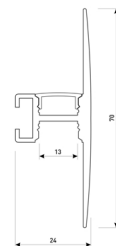

Scheme

11.7890.1041.20

1 m length wall mounted profile set.
Includes: aluminium profile (Alu6063-T5) + PC matt diffuser + Installation clips + End caps.

Scheme

11.7890.1041.33

1 m length wall mounted profile set.
Includes: aluminium profile (Alu6063-T5) + PC matt diffuser + Installation clips + End caps.

Scheme

11.7890.1042.04

2 m length wall mounted profile set.
Includes: aluminium profile (Alu6063-T5)
+ PC matt diffuser + Installation clips +
End caps.

Scheme

11.7890.1042.20

2 m length wall mounted profile set.
Includes: aluminium profile (Alu6063-T5)
+ PC matt diffuser + Installation clips +
End caps.