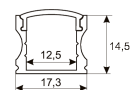

11.7890.1022.20	2 m length surface profile set. Includes: Anodized aluminium profile (Alu6063-T5) + PC opal diffuser + Installation clips + End caps.

Scheme