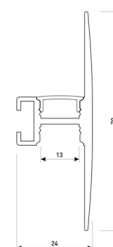

Dimensions

Product dimensions (mm)	10 x 5000 x 5
Packing dimensions (mm)	210 x 240 x 4
Net weight (g)	220
Gross weight (Kg)	0,27

Product

Real power (W)	5
Real luminous flux (Lm)	543
Luminous efficiency (Lm/W)	108,6
Beam angle (°)	120
Life time (h)	30000
IP	66
Electrical class insulation	Class 3
Photobiological risk	0 - Exempt
Operating temperature	from -20°C to 35°C
Electrical feeding	24 VDC
Energy efficiency class	A+

Scheme

11.7890.0041.20

1 m length wall mounted profile set.
Includes: aluminium profile (Alu6063-T5) + PC clear diffuser + Installation clips + End caps.

Scheme

11.7890.0041.30 1 m length wall mounted profile set. Includes: aluminium profile (Alu6063-T5)+ PC clear diffuser + Installation clips +End caps.

Scheme

11.7890.0042.04

2 m length wall mounted profile set.
Includes: aluminium profile (Alu6063-T5)
+ PC clear diffuser + Installation clips +
End caps.

Scheme

11.7890.0042.20

2 m length wall mounted profile set.
Includes: aluminium profile (Alu6063-T5)
+ PC clear diffuser + Installation clips +
End caps.

Scheme

11.7890.0042.33

2 m length wall mounted profile set.
Includes: aluminium profile (Alu6063-T5)
+ PC clear diffuser + Installation clips +
End caps.

Scheme

11.7890.0051.20

1 m length of wall recessed profile set.
Includes: Recessed anodized aluminium
profile (Alu6063-T5) + PC clear diffuser +
Installation clips + End caps.