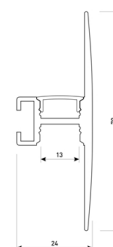

## Scheme

---

**11.7890.0041.30** 1 m length wall mounted profile set. Includes: aluminium profile (Alu6063-T5)+ PC clear diffuser + Installation clips +End caps.

---

Scheme

---

**11.7890.0042.04**

**2 m length wall mounted profile set.**  
Includes: aluminium profile (Alu6063-T5)  
+ PC clear diffuser + Installation clips +  
End caps.

---

Scheme

---

**11.7890.0042.20**

**2 m length wall mounted profile set.**  
Includes: aluminium profile (Alu6063-T5)  
+ PC clear diffuser + Installation clips +  
End caps.

---

Scheme

---

**11.7890.0042.33**

**2 m length wall mounted profile set.**  
Includes: aluminium profile (Alu6063-T5)  
+ PC clear diffuser + Installation clips +  
End caps.

---

Scheme

---

**11.7890.0051.20**

**1 m length of wall recessed profile set.**  
Includes: Recessed anodized aluminium  
profile (Alu6063-T5) + PC clear diffuser +  
Installation clips + End caps.