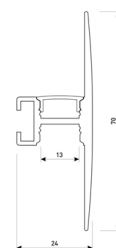

Scheme

11.7890.1041.33

1 m length wall mounted profile set.
Includes: aluminium profile (Alu6063-T5)
+ PC matt diffuser + Installation clips +
End caps.