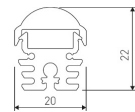

Scheme

11.7890.0052.20

2 m length of wall recessed profile set.
Includes: Recessed anodized aluminium profile (Alu6063-T5) + PC clear diffuser + Installation clips + End caps.

Scheme

11.7890.0401.20

Aluminium profile Iraty. Length 2m

Scheme

11.7890.0402.00

30° frosted diffuser for profiles Irati & Luna. Length 2 m.

11.7890.0403.00

60° frosted diffuser for profiles Irati & Luna. Length 2 m.

11.7890.0404.00

90° frosted diffuser for profiles Irati & Luna. Length 2 m.

11.7890.0405.00

Opal diffuser for profiles Irati & Luna. Length 2 m.

11.7890.0406.00

Transparent diffuser for profiles Irati & Luna. Length 2 m.

11.7890.0407.00

Frosted diffuser for profiles Irati & Luna. Length 2 m.

11.7890.0409.20

set of end caps for aluminium profile Irati. (2 units by ref.)

11.7890.0410.00

Set of installationclamps for profiles Irati & Luna. (2 units/ref.)

Scheme

11.7890.0411.00

Joint-ball accessory for aluminium profiles Roncal, Itaty & Luna. (1 unit by reference)

Scheme