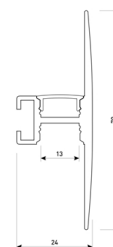

## Scheme

---

**11.7890.0041.30** 1 m length wall mounted profile set. Includes: aluminium profile (Alu6063-T5)+ PC clear diffuser + Installation clips +End caps.

---

Scheme

---

**11.7890.0042.04**

**2 m length wall mounted profile set.**  
Includes: aluminium profile (Alu6063-T5)  
+ PC clear diffuser + Installation clips +  
End caps.

---

Scheme

---

**11.7890.0042.20**

**2 m length wall mounted profile set.**  
Includes: aluminium profile (Alu6063-T5)  
+ PC clear diffuser + Installation clips +  
End caps.

---

Scheme

---

**11.7890.0042.33**

**2 m length wall mounted profile set.**  
Includes: aluminium profile (Alu6063-T5)  
+ PC clear diffuser + Installation clips +  
End caps.

---

Scheme

---

**11.7890.0051.20**

**1 m length of wall recessed profile set.**  
Includes: Recessed anodized aluminium  
profile (Alu6063-T5) + PC clear diffuser +  
Installation clips + End caps.