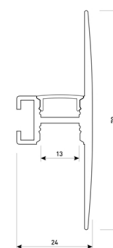

Dimensions

Product dimensions (mm)	10 x 5000 x 5
Packing dimensions (mm)	210 x 240 x 4
Net weight (g)	220
Gross weight (Kg)	0,27

Product

Real power (W)	5
Real luminous flux (Lm)	543
Luminous efficiency (Lm/W)	108,6
Beam angle (°)	120
Life time (h)	30000
IP	66
Electrical class insulation	Class 3
Photobiological risk	0 - Exempt
Operating temperature	from -20°C to 35°C
Electrical feeding	24 VDC
Energy efficiency class	A+

Scheme

11.7890.0041.20

1 m length wall mounted profile set.
Includes: aluminium profile (Alu6063-T5) + PC clear diffuser + Installation clips + End caps.

Scheme

11.7890.0041.30 1 m length wall mounted profile set. Includes: aluminium profile (Alu6063-T5)+ PC clear diffuser + Installation clips +End caps.

Scheme

11.7890.0042.04

2 m length wall mounted profile set.
Includes: aluminium profile (Alu6063-T5)
+ PC clear diffuser + Installation clips +
End caps.

Scheme

11.7890.0042.20

2 m length wall mounted profile set.
Includes: aluminium profile (Alu6063-T5)
+ PC clear diffuser + Installation clips +
End caps.