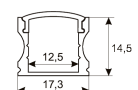

11.7890.1031.20	1 m length 45° surface profile set. Includes: Anodized aluminium profile (Alu6063-T5) + PC opal diffuser + Installation clips + End caps.