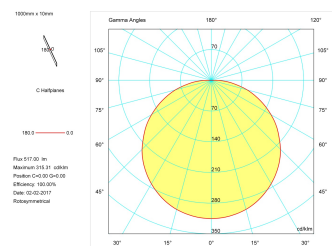

Photometry

Photometry

Accessories

11.1801.7010.00	30W Power supply driver from the Troll family Standard DriverP.