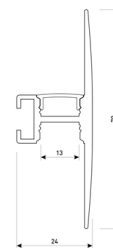

## Scheme

---

**11.7890.0041.30** 1 m length wall mounted profile set. Includes: aluminium profile (Alu6063-T5)+ PC clear diffuser + Installation clips +End caps.

---

Scheme

---

**11.7890.0042.04**

**2 m length wall mounted profile set.**  
Includes: aluminium profile (Alu6063-T5)  
+ PC clear diffuser + Installation clips +  
End caps.