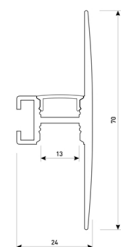

Scheme

11.7890.0031.20

1 m length 45° surface profile set.
Includes: Anodized aluminium profile
(Alu6063-T5) + PC clear diffuser +
Installation clips + End caps.

Scheme

11.7890.0032.20

2 m length 45° surface profile set.
Includes: Anodized aluminium profile
(Alu6063-T5) + PC clear diffuser +
Installation clips + End caps.

Scheme

11.7890.0041.04

1 m length wall mounted profile set.
Includes: aluminium profile (Alu6063-T5)
+ PC clear diffuser + Installation clips +
End caps.

Scheme