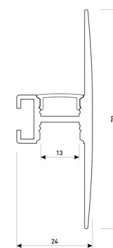

Dimensions

Product dimensions (mm)	10 x 5000 x 5
Packing dimensions (mm)	210 x 240 x 4
Net weight (g)	220
Gross weight (Kg)	0,27

Product

Real power (W)	5
Real luminous flux (Lm)	543
Luminous efficiency (Lm/W)	108,6
Beam angle (°)	120
Life time (h)	30000
IP	66
Electrical class insulation	Class 3
Photobiological risk	0 - Exempt
Operating temperature	from -20°C to 35°C
Electrical feeding	24 VDC
Energy efficiency class	A+

Scheme

11.7890.0041.20

1 m length wall mounted profile set.
Includes: aluminium profile (Alu6063-T5) + PC clear diffuser + Installation clips + End caps.

Scheme

11.7890.0041.30 1 m length wall mounted profile set. Includes: aluminium profile (Alu6063-T5)+ PC clear diffuser + Installation clips +End caps.

Scheme

11.7890.0042.04

2 m length wall mounted profile set.
Includes: aluminium profile (Alu6063-T5)
+ PC clear diffuser + Installation clips +
End caps.

Scheme

11.7890.0042.20

2 m length wall mounted profile set.
Includes: aluminium profile (Alu6063-T5)
+ PC clear diffuser + Installation clips +
End caps.