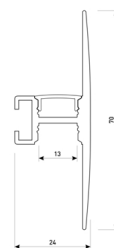

Scheme

11.7890.1041.20

1 m length wall mounted profile set.
Includes: aluminium profile (Alu6063-T5)
+ PC matt diffuser + Installation clips +
End caps.

Scheme

11.7890.1041.33

1 m length wall mounted profile set.
Includes: aluminium profile (Alu6063-T5)
+ PC matt diffuser + Installation clips +
End caps.

Scheme

11.7890.1042.04

2 m length wall mounted profile set.
Includes: aluminium profile (Alu6063-T5)
+ PC matt diffuser + Installation clips +
End caps.

Scheme

11.7890.1042.20

2 m length wall mounted profile set.
Includes: aluminium profile (Alu6063-T5)
+ PC matt diffuser + Installation clips +
End caps.