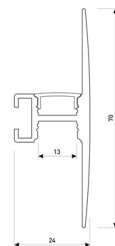

Scheme

11.7890.1032.20

2 m length 45° surface profile set.
Includes: Anodized aluminium profile
(Alu6063-T5) + PC opal diffuser +
Installation clips + End caps.

Scheme

11.7890.1041.04

1 m length wall mounted profile set.
Includes: aluminium profile (Alu6063-T5)
+ PC matt diffuser + Installation clips +
End caps.

Scheme

11.7890.1041.20

1 m length wall mounted profile set.
Includes: aluminium profile (Alu6063-T5)
+ PC matt diffuser + Installation clips +
End caps.

Scheme

11.7890.1041.33

1 m length wall mounted profile set.
Includes: aluminium profile (Alu6063-T5)
+ PC matt diffuser + Installation clips +
End caps.

Scheme

11.7890.1042.04

2 m length wall mounted profile set.
Includes: aluminium profile (Alu6063-T5)
+ PC matt diffuser + Installation clips +
End caps.

Scheme

11.7890.1042.20

2 m length wall mounted profile set.
Includes: aluminium profile (Alu6063-T5)
+ PC matt diffuser + Installation clips +
End caps.