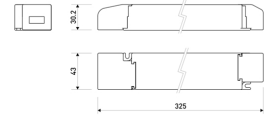

11.7851.0008.00	Quick connector IP66 PCB-cable for flexiled Tajo with PCB width of 8mm. (power of 5W/m & 10W/m)
11.7851.0009.00	Quick connector IP66 PCB-PCB for flexiled Tajo with PCB width of 8mm. (power of 5W/m & 10W/m)
11.7851.0010.00	Installation kit for IP66 Flexiled Tajo with PCB width of 10 mm, (15W/m and 20W/m). It includes: End cap 5 units. End cap with drill, 5 units. Clip, 10 units. Screw, 10 units. Silicone tube.
11.7890.0011.20	1 m length recessed profile set. Includes: Recessed anodized aluminium profile (Alu6063-T5) + PC clear diffuser + Installation clips + End caps.