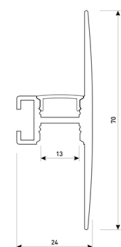

Dimensions

Product dimensions (mm)	10 x 5000 x 5
Packing dimensions (mm)	210 x 240 x 4
Net weight (g)	220
Gross weight (Kg)	0,27

Product

Real power (W)	5
Real luminous flux (Lm)	535
Luminous efficiency (Lm/W)	107
Beam angle (°)	120
Life time (h)	30000
IP	66
Electrical class insulation	Class 3
Photobiological risk	0 - Exempt
Operating temperature	from -20°C to 35°C
Electrical feeding	24 VDC
Energy efficiency class	A+

Scheme

11.7890.0032.20

2 m length 45° surface profile set.
Includes: Anodized aluminium profile
(Alu6063-T5) + PC clear diffuser +
Installation clips + End caps.

Scheme

11.7890.0041.04

1 m length wall mounted profile set.
Includes: aluminium profile (Alu6063-T5)
+ PC clear diffuser + Installation clips +
End caps.

Scheme

11.7890.0041.20

1 m length wall mounted profile set.
Includes: aluminium profile (Alu6063-T5)
+ PC clear diffuser + Installation clips +
End caps.

Scheme

11.7890.0041.30 1 m length wall mounted profile set. Includes: aluminium profile (Alu6063-T5)+ PC clear diffuser + Installation clips +End caps.