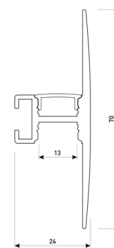

Scheme

11.7890.1041.20

1 m length wall mounted profile set.
Includes: aluminium profile (Alu6063-T5)
+ PC matt diffuser + Installation clips +
End caps.

Scheme

11.7890.1041.33

1 m length wall mounted profile set.
Includes: aluminium profile (Alu6063-T5)
+ PC matt diffuser + Installation clips +
End caps.

Scheme

11.7890.1042.04

2 m length wall mounted profile set.
Includes: aluminium profile (Alu6063-T5)
+ PC matt diffuser + Installation clips +
End caps.

Scheme

11.7890.1042.20

2 m length wall mounted profile set.
Includes: aluminium profile (Alu6063-T5)
+ PC matt diffuser + Installation clips +
End caps.

Scheme

11.7890.1042.33

2 m length wall mounted profile set.
Includes: aluminium profile (Alu6063-T5)
+ PC matt diffuser + Installation clips +
End caps.

Scheme

11.7890.1051.20

1 m length of wall recessed profile set.
Includes: Recessed anodized aluminium
profile (Alu6063-T5) + PC matt diffuser +
Installation clips + End caps.