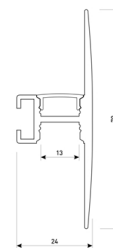

Dimensions

Product dimensions (mm)	10 x 5000 x 5
Packing dimensions (mm)	210 x 240 x 4
Net weight (g)	220
Gross weight (Kg)	0,27

Product

Real power (W)	5
Real luminous flux (Lm)	535
Luminous efficiency (Lm/W)	107
Beam angle (°)	120
Life time (h)	30000
IP	66
Electrical class insulation	Class 3
Photobiological risk	0 - Exempt
Operating temperature	from -20°C to 35°C
Electrical feeding	24 VDC
Energy efficiency class	A+

Scheme

11.7890.0041.20

1 m length wall mounted profile set.
Includes: aluminium profile (Alu6063-T5)
+ PC clear diffuser + Installation clips +
End caps.

Scheme

11.7890.0041.30 1 m length wall mounted profile set. Includes: aluminium profile (Alu6063-T5)+ PC clear diffuser + Installation clips +End caps.

Scheme

11.7890.0042.04

2 m length wall mounted profile set.
Includes: aluminium profile (Alu6063-T5)
+ PC clear diffuser + Installation clips +
End caps.

Scheme

11.7890.0042.20

2 m length wall mounted profile set.
Includes: aluminium profile (Alu6063-T5)
+ PC clear diffuser + Installation clips +
End caps.