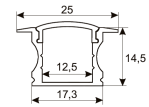

Scheme

11.7890.0012.20	2 m length recessed profile set. Includes: Anodized aluminium profile (Alu6063-T5) + PC clear diffuser + Installation clips + End caps