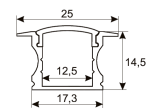

Dimensions

Product dimensions (mm)	10 x 5000 x 5
Packing dimensions (mm)	210 x 240 x 4
Net weight (g)	220
Gross weight (Kg)	0,27

Product

Real power (W)	5
Real luminous flux (Lm)	535
Luminous efficiency (Lm/W)	107
Beam angle (°)	120
Life time (h)	30000
IP	66
Electrical class insulation	Class 3
Photobiological risk	0 - Exempt
Operating temperature	from -20°C to 35°C
Electrical feeding	24 VDC
Energy efficiency class	A+

Scheme

11.7890.0412.03	Accessory for suspension of profiles Roncal, Irati & Luna. (1 unit by reference)
11.7890.0412.33	Accessory for suspension of profiles Roncal, Irati & Luna. (1 unit by reference)
11.7890.0501.20	Aluminium profile Luna. Length 2m

Scheme

11.7890.0502.20	Set of End caps for aluminium profile Luna. (2 units/ref.).
11.7890.1011.20	1 m length recessed profile set. Includes: Recessed anodized aluminium profile (Alu6063-T5) + PC opal diffuser + Installation clips + End caps.

Scheme

11.7890.1012.20	2 m length recessed profile set. Includes: Anodized aluminium profile (Alu6063-T5) + PC opal diffuser + Installation clips + End caps
-----------------	---

Scheme

11.7890.1021.20	1 m length surface profile set. Includes: Anodized aluminium profile (Alu6063-T5) + PC opal diffuser + Installation clips + End caps.
-----------------	---