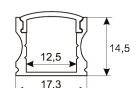

11.7890.1031.20	1 m length 45° surface profile set. Includes: Anodized aluminium profile (Alu6063-T5) + PC opal diffuser + Installation clips + End caps.