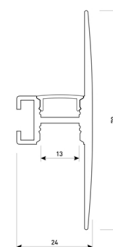

Dimensions

Product dimensions (mm)	10 x 5000 x 5
Packing dimensions (mm)	210 x 240 x 4
Net weight (g)	220
Gross weight (Kg)	0,27

Product

Real power (W)	5
Real luminous flux (Lm)	535
Luminous efficiency (Lm/W)	107
Beam angle (°)	120
Life time (h)	30000
IP	66
Electrical class insulation	Class 3
Photobiological risk	0 - Exempt
Operating temperature	from -20°C to 35°C
Electrical feeding	24 VDC
Energy efficiency class	A+

Scheme

11.7890.0042.04

2 m length wall mounted profile set.
Includes: aluminium profile (Alu6063-T5)
+ PC clear diffuser + Installation clips +
End caps.

Scheme

11.7890.0042.20

2 m length wall mounted profile set.
Includes: aluminium profile (Alu6063-T5)
+ PC clear diffuser + Installation clips +
End caps.

Scheme

11.7890.0042.33

2 m length wall mounted profile set.
Includes: aluminium profile (Alu6063-T5)
+ PC clear diffuser + Installation clips +
End caps.

Scheme

11.7890.0051.20

1 m length of wall recessed profile set.
Includes: Recessed anodized aluminium
profile (Alu6063-T5) + PC clear diffuser +
Installation clips + End caps.