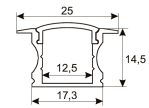

Scheme

11.7890.0021.20	1 m length surface profile set. Includes: Anodized aluminium profile (Alu6063-T5) + PC clear diffuser + Installation clips + End caps.