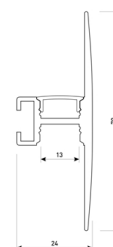

Dimensions

Product dimensions (mm)	10 x 5000 x 5
Packing dimensions (mm)	210 x 240 x 4
Net weight (g)	220
Gross weight (Kg)	0,27

Product

Real power (W)	5
Real luminous flux (Lm)	535
Luminous efficiency (Lm/W)	107
Beam angle (°)	120
Life time (h)	30000
IP	66
Electrical class insulation	Class 3
Photobiological risk	0 - Exempt
Operating temperature	from -20°C to 35°C
Electrical feeding	24 VDC
Energy efficiency class	A+

Scheme

11.7890.0042.04

2 m length wall mounted profile set.
Includes: aluminium profile (Alu6063-T5)
+ PC clear diffuser + Installation clips +
End caps.

Scheme

11.7890.0042.20

2 m length wall mounted profile set.
Includes: aluminium profile (Alu6063-T5)
+ PC clear diffuser + Installation clips +
End caps.

Scheme

11.7890.0042.33

2 m length wall mounted profile set.
Includes: aluminium profile (Alu6063-T5)
+ PC clear diffuser + Installation clips +
End caps.

Scheme

11.7890.0051.20

1 m length of wall recessed profile set.
Includes: Recessed anodized aluminium
profile (Alu6063-T5) + PC clear diffuser +
Installation clips + End caps.