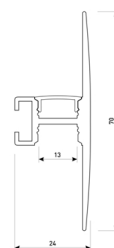

Scheme

11.7890.1041.20

1 m length wall mounted profile set.
Includes: aluminium profile (Alu6063-T5)
+ PC matt diffuser + Installation clips +
End caps.

Scheme

11.7890.1041.33

1 m length wall mounted profile set.
Includes: aluminium profile (Alu6063-T5)
+ PC matt diffuser + Installation clips +
End caps.

Scheme

11.7890.1042.04

2 m length wall mounted profile set.
Includes: aluminium profile (Alu6063-T5)
+ PC matt diffuser + Installation clips +
End caps.

Scheme

11.7890.1042.20

2 m length wall mounted profile set.
Includes: aluminium profile (Alu6063-T5)
+ PC matt diffuser + Installation clips +
End caps.

Scheme

11.7890.1042.33

2 m length wall mounted profile set.
Includes: aluminium profile (Alu6063-T5)
+ PC matt diffuser + Installation clips +
End caps.

Scheme

11.7890.1051.20

1 m length of wall recessed profile set.
Includes: Recessed anodized aluminium
profile (Alu6063-T5) + PC matt diffuser +
Installation clips + End caps.