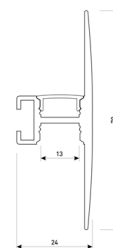

Dimensions

Product dimensions (mm)	10 x 5000 x 5
Packing dimensions (mm)	210 x 240 x 4
Net weight (g)	220
Gross weight (Kg)	0,27

Product

Real power (W)	5
Real luminous flux (Lm)	535
Luminous efficiency (Lm/W)	107
Beam angle (°)	120
Life time (h)	30000
IP	66
Electrical class insulation	Class 3
Photobiological risk	0 - Exempt
Operating temperature	from -20°C to 35°C
Electrical feeding	24 VDC
Energy efficiency class	A+

Scheme

11.7890.0041.20

1 m length wall mounted profile set.
Includes: aluminium profile (Alu6063-T5)
+ PC clear diffuser + Installation clips +
End caps.

Scheme

11.7890.0041.30 1 m length wall mounted profile set. Includes: aluminium profile (Alu6063-T5)+ PC clear diffuser + Installation clips +End caps.

Scheme

11.7890.0042.04

2 m length wall mounted profile set.
Includes: aluminium profile (Alu6063-T5)
+ PC clear diffuser + Installation clips +
End caps.

Scheme

11.7890.0042.20

2 m length wall mounted profile set.
Includes: aluminium profile (Alu6063-T5)
+ PC clear diffuser + Installation clips +
End caps.