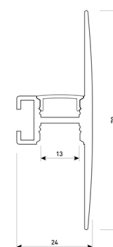

Dimensions

Product dimensions (mm)	10 x 5000 x 5
Packing dimensions (mm)	210 x 240 x 4
Net weight (g)	220
Gross weight (Kg)	0,27

Product

Real power (W)	10
Real luminous flux (Lm)	1000
Luminous efficiency (Lm/W)	100
Beam angle (°)	120
Life time (h)	30000
IP	66
Electrical class insulation	Class 3
Photobiological risk	0 - Exempt
Operating temperature	from -20°C to 35°C
Electrical feeding	24 VDC
Energy efficiency class	A+

Scheme

11.7890.0042.04

2 m length wall mounted profile set.
Includes: aluminium profile (Alu6063-T5)
+ PC clear diffuser + Installation clips +
End caps.

Scheme

11.7890.0042.20

2 m length wall mounted profile set.
Includes: aluminium profile (Alu6063-T5)
+ PC clear diffuser + Installation clips +
End caps.

Scheme

11.7890.0042.33

2 m length wall mounted profile set.
Includes: aluminium profile (Alu6063-T5)
+ PC clear diffuser + Installation clips +
End caps.

Scheme

11.7890.0051.20

1 m length of wall recessed profile set.
Includes: Recessed anodized aluminium
profile (Alu6063-T5) + PC clear diffuser +
Installation clips + End caps.