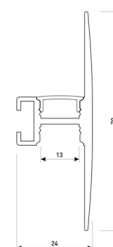

Dimensions

Product dimensions (mm)	10 x 5000 x 5
Packing dimensions (mm)	210 x 240 x 4
Net weight (g)	220
Gross weight (Kg)	0,27

Product

Real power (W)	10
Real luminous flux (Lm)	1000
Luminous efficiency (Lm/W)	100
Beam angle (°)	120
Life time (h)	30000
IP	66
Electrical class insulation	Class 3
Photobiological risk	0 - Exempt
Operating temperature	from -20°C to 35°C
Electrical feeding	24 VDC
Energy efficiency class	A+

Scheme

11.7890.0042.04

2 m length wall mounted profile set.
Includes: aluminium profile (Alu6063-T5)
+ PC clear diffuser + Installation clips +
End caps.

Scheme

11.7890.0042.20

2 m length wall mounted profile set.
Includes: aluminium profile (Alu6063-T5)
+ PC clear diffuser + Installation clips +
End caps.

Scheme

11.7890.0042.33

2 m length wall mounted profile set.
Includes: aluminium profile (Alu6063-T5)
+ PC clear diffuser + Installation clips +
End caps.

Scheme

11.7890.0051.20

1 m length of wall recessed profile set.
Includes: Recessed anodized aluminium
profile (Alu6063-T5) + PC clear diffuser +
Installation clips + End caps.