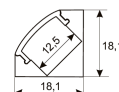

11.7890.1041.04

1 m length wall mounted profile set.
Includes: aluminium profile (Alu6063-T5)
+ PC matt diffuser + Installation clips +
End caps.