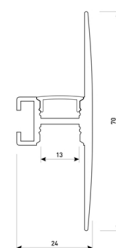

Scheme

11.7890.1032.20

2 m length 45° surface profile set.
Includes: Anodized aluminium profile
(Alu6063-T5) + PC opal diffuser +
Installation clips + End caps.

Scheme

11.7890.1041.04

1 m length wall mounted profile set.
Includes: aluminium profile (Alu6063-T5)
+ PC matt diffuser + Installation clips +
End caps.

Scheme

11.7890.1041.20

1 m length wall mounted profile set.
Includes: aluminium profile (Alu6063-T5)
+ PC matt diffuser + Installation clips +
End caps.

Scheme

11.7890.1041.33

1 m length wall mounted profile set.
Includes: aluminium profile (Alu6063-T5)
+ PC matt diffuser + Installation clips +
End caps.