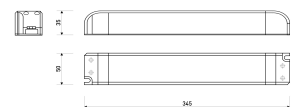

Scheme

11.1801.7030.00

35W DALI dimmable power supply driver from the Troll family DALI DriverP.