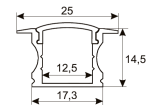

Scheme

11.7890.0021.20	1 m length surface profile set. Includes: Anodized aluminium profile (Alu6063-T5) + PC clear diffuser + Installation clips + End caps.