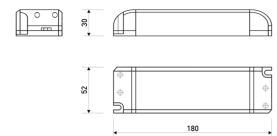

Scheme

11.1801.7012.00

120W Power supply driver from the Troll family Standard DriverP.