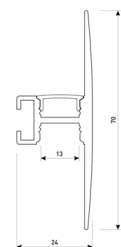

Dimensions

Product dimensions (mm)	10 x 5000 x 5
Packing dimensions (mm)	210 x 240 x 4
Net weight (g)	220
Gross weight (Kg)	0,27

Product

Real power (W)	10
Real luminous flux (Lm)	1000
Luminous efficiency (Lm/W)	100
Beam angle (°)	120
Life time (h)	30000
IP	66
Electrical class insulation	Class 3
Photobiological risk	0 - Exempt
Operating temperature	from -20°C to 35°C
Electrical feeding	24 VDC
Energy efficiency class	A+

Scheme

11.7890.0032.20

2 m length 45° surface profile set.
Includes: Anodized aluminium profile (Alu6063-T5) + PC clear diffuser + Installation clips + End caps.

Scheme

11.7890.0041.04

1 m length wall mounted profile set.
Includes: aluminium profile (Alu6063-T5) + PC clear diffuser + Installation clips + End caps.

Scheme

11.7890.0041.20

1 m length wall mounted profile set.
Includes: aluminium profile (Alu6063-T5) + PC clear diffuser + Installation clips + End caps.

Scheme

11.7890.0041.30 1 m length wall mounted profile set. Includes: aluminium profile (Alu6063-T5)+ PC clear diffuser + Installation clips +End caps.