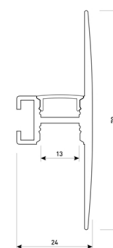

Dimensions

Product dimensions (mm)	10 x 5000 x 5
Packing dimensions (mm)	210 x 240 x 4
Net weight (g)	220
Gross weight (Kg)	0,27

Product

Real power (W)	10
Real luminous flux (Lm)	1000
Luminous efficiency (Lm/W)	100
Beam angle (°)	120
Life time (h)	30000
IP	66
Electrical class insulation	Class 3
Photobiological risk	0 - Exempt
Operating temperature	from -20°C to 35°C
Electrical feeding	24 VDC
Energy efficiency class	A+

Scheme

11.7890.0041.20

1 m length wall mounted profile set.
Includes: aluminium profile (Alu6063-T5) + PC clear diffuser + Installation clips + End caps.

Scheme

11.7890.0041.30 1 m length wall mounted profile set. Includes: aluminium profile (Alu6063-T5)+ PC clear diffuser + Installation clips +End caps.

Scheme

11.7890.0042.04

2 m length wall mounted profile set.
Includes: aluminium profile (Alu6063-T5)
+ PC clear diffuser + Installation clips +
End caps.

Scheme

11.7890.0042.20

2 m length wall mounted profile set.
Includes: aluminium profile (Alu6063-T5)
+ PC clear diffuser + Installation clips +
End caps.