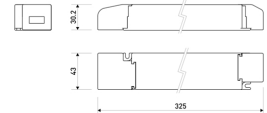

11.7851.0008.00	Quick connector IP66 PCB-cable for flexiled Tajo with PCB width of 8mm. (power of 5W/m & 10W/m)
11.7851.0009.00	Quick connector IP66 PCB-PCB for flexiled Tajo with PCB width of 8mm. (power of 5W/m & 10W/m)
11.7851.0010.00	Installation kit for IP66 Flexiled Tajo with PCB width of 10 mm, (15W/m and 20W/m). It includes: End cap 5 units. End cap with drill, 5 units. Clip, 10 units. Screw, 10 units. Silicone tube.
11.7890.0011.20	1 m length recessed profile set. Includes: Recessed anodized aluminium profile (Alu6063-T5) + PC clear diffuser + Installation clips + End caps.