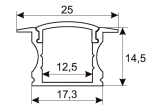

Scheme

11.7890.0012.20	2 m length recessed profile set. Includes: Anodized aluminium profile (Alu6063-T5) + PC clear diffuser + Installation clips + End caps