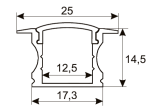

Dimensions

Product dimensions (mm)	10 x 5000 x 5
Packing dimensions (mm)	210 x 240 x 4
Net weight (g)	220
Gross weight (Kg)	0,27

Product

Real power (W)	10
Real luminous flux (Lm)	1000
Luminous efficiency (Lm/W)	100
Beam angle (°)	120
Life time (h)	30000
IP	66
Electrical class insulation	Class 3
Photobiological risk	0 - Exempt
Operating temperature	from -20°C to 35°C
Electrical feeding	24 VDC
Energy efficiency class	A+

Scheme

11.7890.0412.03	Accessory for suspension of profiles Roncal, Irati & Luna. (1 unit by reference)
11.7890.0412.33	Accessory for suspension of profiles Roncal, Irati & Luna. (1 unit by reference)
11.7890.0501.20	Aluminium profile Luna. Length 2m

Scheme

11.7890.0502.20	Set of End caps for aluminium profile Luna. (2 units/ref.).
11.7890.1011.20	1 m length recessed profile set. Includes: Recessed anodized aluminium profile (Alu6063-T5) + PC opal diffuser + Installation clips + End caps.

Scheme

11.7890.1012.20	2 m length recessed profile set. Includes: Anodized aluminium profile (Alu6063-T5) + PC opal diffuser + Installation clips + End caps
-----------------	---

Scheme

11.7890.1021.20	1 m length surface profile set. Includes: Anodized aluminium profile (Alu6063-T5) + PC opal diffuser + Installation clips + End caps.
-----------------	---