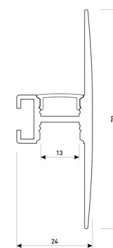

Dimensions

Product dimensions (mm)	10 x 5000 x 5
Packing dimensions (mm)	210 x 240 x 4
Net weight (g)	220
Gross weight (Kg)	0,27

Product

Real power (W)	10
Real luminous flux (Lm)	1000
Luminous efficiency (Lm/W)	100
Beam angle (°)	120
Life time (h)	30000
IP	66
Electrical class insulation	Class 3
Photobiological risk	0 - Exempt
Operating temperature	from -20°C to 35°C
Electrical feeding	24 VDC
Energy efficiency class	A+

Scheme

11.7890.0041.20

1 m length wall mounted profile set.
Includes: aluminium profile (Alu6063-T5) + PC clear diffuser + Installation clips + End caps.

Scheme

11.7890.0041.30 1 m length wall mounted profile set. Includes: aluminium profile (Alu6063-T5)+ PC clear diffuser + Installation clips +End caps.

Scheme

11.7890.0042.04

2 m length wall mounted profile set.
Includes: aluminium profile (Alu6063-T5)
+ PC clear diffuser + Installation clips +
End caps.

Scheme

11.7890.0042.20

2 m length wall mounted profile set.
Includes: aluminium profile (Alu6063-T5)
+ PC clear diffuser + Installation clips +
End caps.