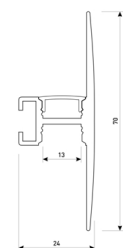

Scheme

11.7890.1031.20	1 m length 45° surface profile set. Includes: Anodized aluminium profile (Alu6063-T5) + PC opal diffuser + Installation clips + End caps.
-----------------	-------------------------------------------------------------------------------------------------------------------------------------------

Scheme

11.7890.1032.20

2 m length 45° surface profile set.
Includes: Anodized aluminium profile (Alu6063-T5) + PC opal diffuser + Installation clips + End caps.

Scheme

11.7890.1041.04

1 m length wall mounted profile set.
Includes: aluminium profile (Alu6063-T5) + PC matt diffuser + Installation clips + End caps.

Scheme

11.7890.1041.20

1 m length wall mounted profile set.
Includes: aluminium profile (Alu6063-T5) + PC matt diffuser + Installation clips + End caps.

Scheme

11.7890.1041.33

1 m length wall mounted profile set.
Includes: aluminium profile (Alu6063-T5) + PC matt diffuser + Installation clips + End caps.