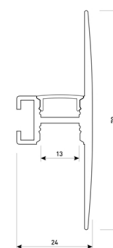

Scheme

11.7890.0041.30 1 m length wall mounted profile set. Includes: aluminium profile (Alu6063-T5)+ PC clear diffuser + Installation clips +End caps.

Scheme

11.7890.0042.04

2 m length wall mounted profile set.
Includes: aluminium profile (Alu6063-T5)
+ PC clear diffuser + Installation clips +
End caps.

Scheme

11.7890.0042.20

2 m length wall mounted profile set.
Includes: aluminium profile (Alu6063-T5)
+ PC clear diffuser + Installation clips +
End caps.

Scheme

11.7890.0042.33

2 m length wall mounted profile set.
Includes: aluminium profile (Alu6063-T5)
+ PC clear diffuser + Installation clips +
End caps.