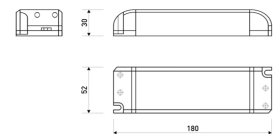

Scheme

11.1801.7011.00

60W Power supply driver from the Troll family Standard DriverP.

Picture

Scheme

11.1801.7012.00

120W Power supply driver from the Troll family Standard DriverP.

Picture