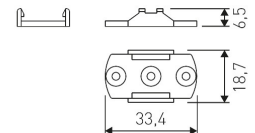

Scheme

11.7890.0411.00

Joint-ball accessory for aluminium profiles Roncal, Itaty & Luna. (1 unit by reference)

Scheme

11.7890.0412.03	Accessory for suspension of profiles Roncal, Irati & Luna. (1 unit by reference)
11.7890.0412.33	Accessory for suspension of profiles Roncal, Irati & Luna. (1 unit by reference)
11.7890.0501.20	Aluminium profile Luna. Length 2m