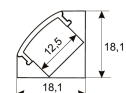

Scheme

11.7890.0031.20

1 m length 45° surface profile set.
Includes: Anodized aluminium profile
(Alu6063-T5) + PC clear diffuser +
Installation clips + End caps.

Scheme

11.7890.0032.20

2 m length 45° surface profile set.
Includes: Anodized aluminium profile
(Alu6063-T5) + PC clear diffuser +
Installation clips + End caps.

Scheme

11.7890.0041.04

1 m length wall mounted profile set.
Includes: aluminium profile (Alu6063-T5)
+ PC clear diffuser + Installation clips +
End caps.

Scheme

11.7890.0041.20

1 m length wall mounted profile set.
Includes: aluminium profile (Alu6063-T5)
+ PC clear diffuser + Installation clips +
End caps.

Scheme