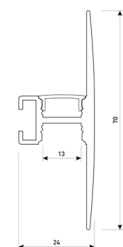

Scheme

11.7890.0031.20

1 m length 45° surface profile set.
Includes: Anodized aluminium profile
(Alu6063-T5) + PC clear diffuser +
Installation clips + End caps.

Scheme

11.7890.0032.20

2 m length 45° surface profile set.
Includes: Anodized aluminium profile
(Alu6063-T5) + PC clear diffuser +
Installation clips + End caps.

Scheme

11.7890.0041.04

1 m length wall mounted profile set.
Includes: aluminium profile (Alu6063-T5)
+ PC clear diffuser + Installation clips +
End caps.

Scheme

11.7890.0041.20

1 m length wall mounted profile set.
Includes: aluminium profile (Alu6063-T5)
+ PC clear diffuser + Installation clips +
End caps.

Scheme

11.7890.0041.30 1 m length wall mounted profile set. Includes: aluminium profile (Alu6063-T5)+ PC clear diffuser + Installation clips +End caps.

Scheme

11.7890.0042.04

2 m length wall mounted profile set.
Includes: aluminium profile (Alu6063-T5)
+ PC clear diffuser + Installation clips +
End caps.