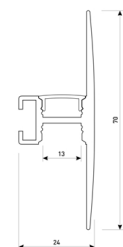

Scheme

11.7890.0031.20

1 m length 45° surface profile set.
Includes: Anodized aluminium profile
(Alu6063-T5) + PC clear diffuser +
Installation clips + End caps.

Scheme

11.7890.0032.20

2 m length 45° surface profile set.
Includes: Anodized aluminium profile
(Alu6063-T5) + PC clear diffuser +
Installation clips + End caps.

Scheme

11.7890.0041.04

1 m length wall mounted profile set.
Includes: aluminium profile (Alu6063-T5)
+ PC clear diffuser + Installation clips +
End caps.

Scheme

11.7890.0041.20

1 m length wall mounted profile set.
Includes: aluminium profile (Alu6063-T5)
+ PC clear diffuser + Installation clips +
End caps.