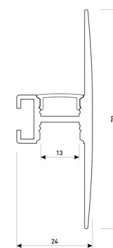

Scheme

11.7890.0031.20

1 m length 45° surface profile set.
Includes: Anodized aluminium profile
(Alu6063-T5) + PC clear diffuser +
Installation clips + End caps.

Scheme

11.7890.0032.20

2 m length 45° surface profile set.
Includes: Anodized aluminium profile
(Alu6063-T5) + PC clear diffuser +
Installation clips + End caps.

Scheme

11.7890.0041.04

1 m length wall mounted profile set.
Includes: aluminium profile (Alu6063-T5)
+ PC clear diffuser + Installation clips +
End caps.

Scheme

11.7890.0041.20

1 m length wall mounted profile set.
Includes: aluminium profile (Alu6063-T5)
+ PC clear diffuser + Installation clips +
End caps.

Scheme

11.7890.0041.30 1 m length wall mounted profile set. Includes: aluminium profile (Alu6063-T5)+ PC clear diffuser + Installation clips +End caps.

Scheme

11.7890.0042.04

2 m length wall mounted profile set.
Includes: aluminium profile (Alu6063-T5)
+ PC clear diffuser + Installation clips +
End caps.