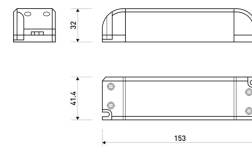

Scheme

11.1801.7011.00

60W Power supply driver from the Troll family Standard DriverP.

Picture

Scheme

11.1801.7012.00

120W Power supply driver from the Troll family Standard DriverP.

Picture