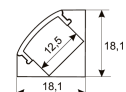

11.7890.1041.04

1 m length wall mounted profile set.
Includes: aluminium profile (Alu6063-T5) + PC matt diffuser + Installation clips + End caps.