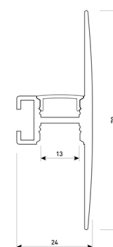

Scheme

11.7890.0041.30 1 m length wall mounted profile set. Includes: aluminium profile (Alu6063-T5)+ PC clear diffuser + Installation clips +End caps.

Scheme

11.7890.0042.04

2 m length wall mounted profile set.
Includes: aluminium profile (Alu6063-T5)
+ PC clear diffuser + Installation clips +
End caps.

Scheme

11.7890.0042.20

2 m length wall mounted profile set.
Includes: aluminium profile (Alu6063-T5)
+ PC clear diffuser + Installation clips +
End caps.

Scheme

11.7890.0042.33

2 m length wall mounted profile set.
Includes: aluminium profile (Alu6063-T5)
+ PC clear diffuser + Installation clips +
End caps.