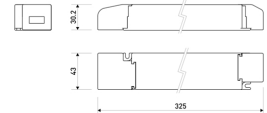

Scheme

11.1801.7033.00

150W DALI dimmable power supply driver from the Troll family DALI DriverP.

Picture

Scheme

11.7851.0001.00	Installation kit for IP66 Flexiled Tajo with PCB width of 8 mm, (5W/m and 10W/m). It includes: End cap 5 units. End cap with drill, 5 units. Clip, 10 units. Screw, 10 units. Silicone tube.
11.7851.0002.00	Quick connector IP66 PCB-Cable for flexiled Tajo with PCB width of 10mm. (power of 15W/m & 20W/m)
11.7851.0003.00	Quick connector IP66 PCB-PCB for flexiled Tajo with PCB width of 10mm. (power of 15W/m & 20W/m)
11.7890.0011.20	1 m length recessed profile set. Includes: Recessed anodized aluminium profile (Alu6063-T5) + PC clear diffuser + Installation clips + End caps.