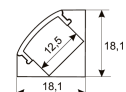

Scheme

11.7890.0031.20

1 m length 45° surface profile set.
Includes: Anodized aluminium profile
(Alu6063-T5) + PC clear diffuser +
Installation clips + End caps.

Scheme

11.7890.0032.20

2 m length 45° surface profile set.
Includes: Anodized aluminium profile
(Alu6063-T5) + PC clear diffuser +
Installation clips + End caps.

Scheme

11.7890.0041.04

1 m length wall mounted profile set.
Includes: aluminium profile (Alu6063-T5)
+ PC clear diffuser + Installation clips +
End caps.

Scheme

11.7890.0041.20

1 m length wall mounted profile set.
Includes: aluminium profile (Alu6063-T5)
+ PC clear diffuser + Installation clips +
End caps.

Scheme