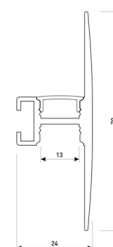

Scheme

11.7890.0042.20

2 m length wall mounted profile set.
Includes: aluminium profile (Alu6063-T5)
+ PC clear diffuser + Installation clips +
End caps.

Scheme

11.7890.0042.33

2 m length wall mounted profile set.
Includes: aluminium profile (Alu6063-T5)
+ PC clear diffuser + Installation clips +
End caps.

Scheme

11.7890.0051.20

1 m length of wall recessed profile set.
Includes: Recessed anodized aluminium
profile (Alu6063-T5) + PC clear diffuser +
Installation clips + End caps.

Scheme

11.7890.0052.20

2 m length of wall recessed profile set.
Includes: Recessed anodized aluminium profile (Alu6063-T5) + PC clear diffuser + Installation clips + End caps.