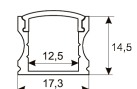

Scheme

11.7890.0022.20	2 m length surface profile set. Includes: Anodized aluminium profile (Alu6063-T5) + PC clear diffuser + Installation clips + End caps.