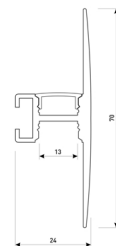

Scheme

11.7890.1032.20

2 m length 45° surface profile set.
Includes: Anodized aluminium profile (Alu6063-T5) + PC opal diffuser + Installation clips + End caps.

Scheme

11.7890.1041.04

1 m length wall mounted profile set.
Includes: aluminium profile (Alu6063-T5) + PC matt diffuser + Installation clips + End caps.

Scheme

11.7890.1041.20

1 m length wall mounted profile set.
Includes: aluminium profile (Alu6063-T5) + PC matt diffuser + Installation clips + End caps.

Scheme

11.7890.1041.33

1 m length wall mounted profile set.
Includes: aluminium profile (Alu6063-T5) + PC matt diffuser + Installation clips + End caps.

Scheme

11.7890.1042.04

2 m length wall mounted profile set.
Includes: aluminium profile (Alu6063-T5)
+ PC matt diffuser + Installation clips +
End caps.

Scheme

11.7890.1042.20

2 m length wall mounted profile set.
Includes: aluminium profile (Alu6063-T5)
+ PC matt diffuser + Installation clips +
End caps.