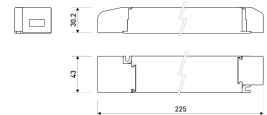

11.1801.7032.00

100W DALI dimmable power supply driver from the Troll family DALI DriverP.