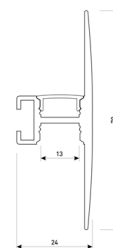

Dimensions

Product dimensions (mm)	12 x 5000 x 5
Packing dimensions (mm)	210 x 240 x 4
Net weight (g)	220
Gross weight (Kg)	0,27

Product

Real power (W)	20
Real luminous flux (Lm)	2000
Luminous efficiency (Lm/W)	100
Beam angle (°)	120
Life time (h)	30000
IP	66
Electrical class insulation	Class 3
Photobiological risk	0 - Exempt
Operating temperature	from -20°C to 35°C
Electrical feeding	24 VDC
Energy efficiency class	A+

Scheme

11.7890.0041.20

1 m length wall mounted profile set.
Includes: aluminium profile (Alu6063-T5) + PC clear diffuser + Installation clips + End caps.

Scheme

11.7890.0041.30 1 m length wall mounted profile set. Includes: aluminium profile (Alu6063-T5)+ PC clear diffuser + Installation clips +End caps.

Scheme

11.7890.0042.04

2 m length wall mounted profile set.
Includes: aluminium profile (Alu6063-T5)
+ PC clear diffuser + Installation clips +
End caps.

Scheme

11.7890.0042.20

2 m length wall mounted profile set.
Includes: aluminium profile (Alu6063-T5)
+ PC clear diffuser + Installation clips +
End caps.