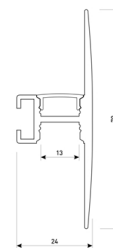

Dimensions

Product dimensions (mm)	12 x 5000 x 5
Packing dimensions (mm)	210 x 240 x 4
Net weight (g)	220
Gross weight (Kg)	0,27

Product

Real power (W)	20
Real luminous flux (Lm)	2000
Luminous efficiency (Lm/W)	100
Beam angle (°)	120
Life time (h)	30000
IP	66
Electrical class insulation	Class 3
Photobiological risk	0 - Exempt
Operating temperature	from -20°C to 35°C
Electrical feeding	24 VDC
Energy efficiency class	A+

Scheme

11.7890.0041.20

1 m length wall mounted profile set.
Includes: aluminium profile (Alu6063-T5) + PC clear diffuser + Installation clips + End caps.

Scheme

11.7890.0041.30 1 m length wall mounted profile set. Includes: aluminium profile (Alu6063-T5)+ PC clear diffuser + Installation clips +End caps.

Scheme

11.7890.0042.04

2 m length wall mounted profile set.
Includes: aluminium profile (Alu6063-T5)
+ PC clear diffuser + Installation clips +
End caps.

Scheme

11.7890.0042.20

2 m length wall mounted profile set.
Includes: aluminium profile (Alu6063-T5)
+ PC clear diffuser + Installation clips +
End caps.