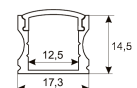

11.7890.1031.20	1 m length 45° surface profile set. Includes: Anodized aluminium profile (Alu6063-T5) + PC opal diffuser + Installation clips + End caps.