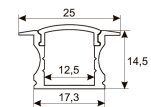

Scheme

11.7890.0021.20	1 m length surface profile set. Includes: Anodized aluminium profile (Alu6063-T5) + PC clear diffuser + Installation clips + End caps.