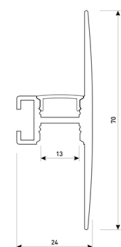

Dimensions

Product dimensions (mm)	12 x 5000 x 5
Packing dimensions (mm)	210 x 240 x 4
Net weight (g)	220
Gross weight (Kg)	0,27

Product

Real power (W)	20
Real luminous flux (Lm)	2000
Luminous efficiency (Lm/W)	100
Beam angle (°)	120
Life time (h)	30000
IP	66
Electrical class insulation	Class 3
Photobiological risk	0 - Exempt
Operating temperature	from -20°C to 35°C
Electrical feeding	24 VDC
Energy efficiency class	A+

Scheme

11.7890.0032.20

2 m length 45° surface profile set.
Includes: Anodized aluminium profile (Alu6063-T5) + PC clear diffuser + Installation clips + End caps.

Scheme

11.7890.0041.04

1 m length wall mounted profile set.
Includes: aluminium profile (Alu6063-T5) + PC clear diffuser + Installation clips + End caps.

Scheme

11.7890.0041.20

1 m length wall mounted profile set.
Includes: aluminium profile (Alu6063-T5) + PC clear diffuser + Installation clips + End caps.

Scheme

11.7890.0041.30 1 m length wall mounted profile set. Includes: aluminium profile (Alu6063-T5)+ PC clear diffuser + Installation clips +End caps.