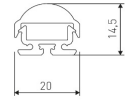

11.7890.0412.03	Accessory for suspension of profiles Roncal, Irati & Luna. (1 unit by reference)
11.7890.0412.33	Accessory for suspension of profiles Roncal, Irati & Luna. (1 unit by reference)
11.7890.0501.20	Aluminium profile Luna. Length 2m

Scheme

11.7890.0502.20	Set of End caps for aluminium profile Luna. (2 units/ref.).
11.7890.1011.20	1 m length recessed profile set. Includes: Recessed anodized aluminium profile (Alu6063-T5) + PC opal diffuser + Installation clips + End caps.

Scheme