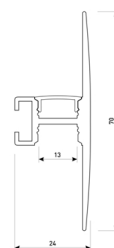

Scheme

11.7890.1041.20

1 m length wall mounted profile set.
Includes: aluminium profile (Alu6063-T5) + PC matt diffuser + Installation clips + End caps.

Scheme

11.7890.1041.33

1 m length wall mounted profile set.
Includes: aluminium profile (Alu6063-T5) + PC matt diffuser + Installation clips + End caps.

Scheme

11.7890.1042.04

2 m length wall mounted profile set.
Includes: aluminium profile (Alu6063-T5)
+ PC matt diffuser + Installation clips +
End caps.

Scheme

11.7890.1042.20

2 m length wall mounted profile set.
Includes: aluminium profile (Alu6063-T5)
+ PC matt diffuser + Installation clips +
End caps.

Scheme

11.7890.1042.33

2 m length wall mounted profile set.
Includes: aluminium profile (Alu6063-T5)
+ PC matt diffuser + Installation clips +
End caps.

Scheme

11.7890.1051.20

1 m length of wall recessed profile set.
Includes: Recessed anodized aluminium
profile (Alu6063-T5) + PC matt diffuser +
Installation clips + End caps.