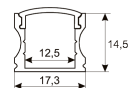

Scheme

11.7890.0031.20

1 m length 45° surface profile set.
Includes: Anodized aluminium profile (Alu6063-T5) + PC clear diffuser + Installation clips + End caps.

Scheme