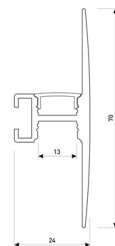

Scheme

11.7890.1032.20

2 m length 45° surface profile set.
Includes: Anodized aluminium profile (Alu6063-T5) + PC opal diffuser + Installation clips + End caps.

Scheme

11.7890.1041.04

1 m length wall mounted profile set.
Includes: aluminium profile (Alu6063-T5) + PC matt diffuser + Installation clips + End caps.

Scheme

11.7890.1041.20

1 m length wall mounted profile set.
Includes: aluminium profile (Alu6063-T5) + PC matt diffuser + Installation clips + End caps.

Scheme

11.7890.1041.33

1 m length wall mounted profile set.
Includes: aluminium profile (Alu6063-T5) + PC matt diffuser + Installation clips + End caps.

Scheme

11.7890.1042.04

2 m length wall mounted profile set.
Includes: aluminium profile (Alu6063-T5)
+ PC matt diffuser + Installation clips +
End caps.

Scheme

11.7890.1042.20

2 m length wall mounted profile set.
Includes: aluminium profile (Alu6063-T5)
+ PC matt diffuser + Installation clips +
End caps.