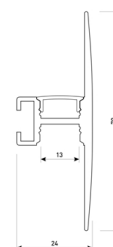

Dimensions

Product dimensions (mm)	12 x 5000 x 5
Packing dimensions (mm)	210 x 240 x 4
Net weight (g)	220
Gross weight (Kg)	0,27

Product

Real power (W)	20
Real luminous flux (Lm)	2000
Luminous efficiency (Lm/W)	100
Beam angle (°)	120
Life time (h)	30000
IP	66
Electrical class insulation	Class 3
Photobiological risk	0 - Exempt
Operating temperature	from -20°C to 35°C
Electrical feeding	24 VDC
Energy efficiency class	A+

Scheme

11.7890.0042.04

2 m length wall mounted profile set.
Includes: aluminium profile (Alu6063-T5)
+ PC clear diffuser + Installation clips +
End caps.

Scheme

11.7890.0042.20

2 m length wall mounted profile set.
Includes: aluminium profile (Alu6063-T5)
+ PC clear diffuser + Installation clips +
End caps.

Scheme

11.7890.0042.33

2 m length wall mounted profile set.
Includes: aluminium profile (Alu6063-T5)
+ PC clear diffuser + Installation clips +
End caps.

Scheme

11.7890.0051.20

1 m length of wall recessed profile set.
Includes: Recessed anodized aluminium
profile (Alu6063-T5) + PC clear diffuser +
Installation clips + End caps.