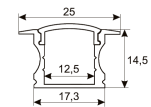

Scheme

11.7890.0012.20	2 m length recessed profile set. Includes: Anodized aluminium profile (Alu6063-T5) + PC clear diffuser + Installation clips + End caps