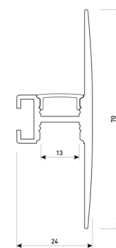

Scheme

11.7890.1032.20

2 m length 45° surface profile set.
Includes: Anodized aluminium profile (Alu6063-T5) + PC opal diffuser + Installation clips + End caps.

Scheme

11.7890.1041.04

1 m length wall mounted profile set.
Includes: aluminium profile (Alu6063-T5) + PC matt diffuser + Installation clips + End caps.

Scheme

11.7890.1041.20

1 m length wall mounted profile set.
Includes: aluminium profile (Alu6063-T5) + PC matt diffuser + Installation clips + End caps.

Scheme

11.7890.1041.33

1 m length wall mounted profile set.
Includes: aluminium profile (Alu6063-T5) + PC matt diffuser + Installation clips + End caps.