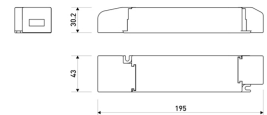

11.1801.7031.00

60W DALI dimmable power supply driver from the Troll family DALI DriverP.