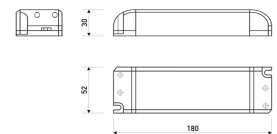

Scheme

11.1801.7012.00

120W Power supply driver from the Troll family Standard DriverP.