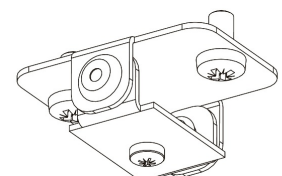

Scheme

11.7890.0052.20

2 m length of wall recessed profile set.
Includes: Recessed anodized aluminium profile (Alu6063-T5) + PC clear diffuser + Installation clips + End caps.

Scheme

11.7890.0401.20

Aluminium profile Iraty. Length 2m

Scheme

11.7890.0402.00

30° frosted diffuser for profiles Irati & Luna. Length 2 m.

11.7890.0403.00

60° frosted diffuser for profiles Irati & Luna. Length 2 m.

11.7890.0404.00

90° frosted diffuser for profiles Irati & Luna. Length 2 m.

11.7890.0405.00

Opal diffuser for profiles Irati & Luna. Length 2 m.

11.7890.0406.00

Transparent diffuser for profiles Irati & Luna. Length 2 m.

11.7890.0407.00

Frosted diffuser for profiles Irati & Luna. Length 2 m.

11.7890.0409.20

set of end caps for aluminium profile Irati. (2 units by ref.)

11.7890.0410.00

Set of installationclamps for profiles Irati & Luna. (2 units/ref.)

Scheme

11.7890.0411.00

Joint-ball accessory for aluminium profiles Roncal, Itaty & Luna. (1 unit by reference)

Scheme