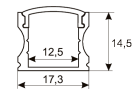

11.7890.1022.20	2 m length surface profile set. Includes: Anodized aluminium profile (Alu6063-T5) + PC opal diffuser + Installation clips + End caps.

Scheme