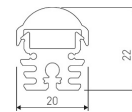

Scheme

11.7890.0052.20

2 m length of wall recessed profile set.
Includes: Recessed anodized aluminium profile (Alu6063-T5) + PC clear diffuser + Installation clips + End caps.

Scheme

11.7890.0401.20

Aluminium profile Iraty. Length 2m

Scheme

11.7890.0402.00

30° frosted diffuser for profiles Irati & Luna. Length 2 m.

11.7890.0403.00

60° frosted diffuser for profiles Irati & Luna. Length 2 m.

11.7890.0404.00

90° frosted diffuser for profiles Irati & Luna. Length 2 m.

11.7890.0405.00

Opal diffuser for profiles Irati & Luna. Length 2 m.

11.7890.0406.00

Transparent diffuser for profiles Irati & Luna. Length 2 m.

11.7890.0407.00

Frosted diffuser for profiles Irati & Luna. Length 2 m.

11.7890.0409.20

set of end caps for aluminium profile Irati. (2 units by ref.)

11.7890.0410.00

Set of installationclamps for profiles Irati & Luna. (2 units/ref.)

Scheme

11.7890.0411.00

Joint-ball accessory for aluminium profiles Roncal, Itaty & Luna. (1 unit by reference)

Scheme