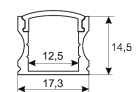

Scheme

11.7890.0022.20	2 m length surface profile set. Includes: Anodized aluminium profile (Alu6063-T5) + PC clear diffuser + Installation clips + End caps.