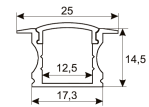

Dimensions

Product dimensions (mm)	12 x 5000 x 5
Packing dimensions (mm)	210 x 240 x 4
Net weight (g)	220
Gross weight (Kg)	0,27

Product

Real power (W)	20
Real luminous flux (Lm)	2000
Luminous efficiency (Lm/W)	100
Beam angle (°)	120
Life time (h)	30000
IP	66
Electrical class insulation	Class 3
Photobiological risk	0 - Exempt
Operating temperature	from -20°C to 35°C
Electrical feeding	24 VDC
Energy efficiency class	A+

Scheme

11.7890.0412.03	Accessory for suspension of profiles Roncal, Irati & Luna. (1 unit by reference)
11.7890.0412.33	Accessory for suspension of profiles Roncal, Irati & Luna. (1 unit by reference)
11.7890.0501.20	Aluminium profile Luna. Length 2m

Scheme

11.7890.0502.20	Set of End caps for aluminium profile Luna. (2 units/ref.).
11.7890.1011.20	1 m length recessed profile set. Includes: Recessed anodized aluminium profile (Alu6063-T5) + PC opal diffuser + Installation clips + End caps.

Scheme

11.7890.1012.20	2 m length recessed profile set. Includes: Anodized aluminium profile (Alu6063-T5) + PC opal diffuser + Installation clips + End caps
-----------------	---

Scheme

11.7890.1021.20	1 m length surface profile set. Includes: Anodized aluminium profile (Alu6063-T5) + PC opal diffuser + Installation clips + End caps.
-----------------	---