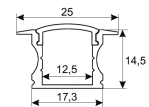

11.7890.1012.20	2 m length recessed profile set. Includes: Anodized aluminium profile (Alu6063-T5) + PC opal diffuser + Installation clips + End caps

Scheme