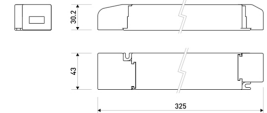

11.7851.0001.00	Installation kit for IP66 Flexiled Tajo with PCB width of 8 mm, (5W/m and 10W/m). It includes: End cap 5 units. End cap with drill, 5 units. Clip, 10 units. Screw, 10 units. Silicone tube.
11.7851.0002.00	Quick connector IP66 PCB-Cable for flexiled Tajo with PCB width of 10mm. (power of 15W/m & 20W/m)
11.7851.0003.00	Quick connector IP66 PCB-PCB for flexiled Tajo with PCB width of 10mm. (power of 15W/m & 20W/m)
11.7890.0011.20	1 m length recessed profile set. Includes: Recessed anodized aluminium profile (Alu6063-T5) + PC clear diffuser + Installation clips + End caps.