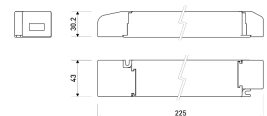

11.1801.7033.00

150W DALI dimmable power supply driver from the Troll family DALI DriverP.