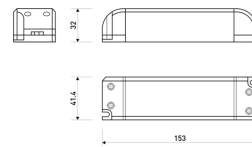

Scheme

11.1801.7011.00

60W Power supply driver from the Troll family Standard DriverP.

Picture