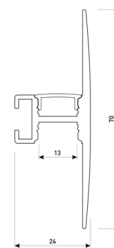

Scheme

11.7890.1041.20

1 m length wall mounted profile set.
Includes: aluminium profile (Alu6063-T5) + PC matt diffuser + Installation clips + End caps.

Scheme

11.7890.1041.33

1 m length wall mounted profile set.
Includes: aluminium profile (Alu6063-T5) + PC matt diffuser + Installation clips + End caps.

Scheme

11.7890.1042.04

2 m length wall mounted profile set.
Includes: aluminium profile (Alu6063-T5)
+ PC matt diffuser + Installation clips +
End caps.

Scheme

11.7890.1042.20

2 m length wall mounted profile set.
Includes: aluminium profile (Alu6063-T5)
+ PC matt diffuser + Installation clips +
End caps.

Scheme

11.7890.1042.33

2 m length wall mounted profile set.
Includes: aluminium profile (Alu6063-T5)
+ PC matt diffuser + Installation clips +
End caps.

Scheme

11.7890.1051.20

1 m length of wall recessed profile set.
Includes: Recessed anodized aluminium
profile (Alu6063-T5) + PC matt diffuser +
Installation clips + End caps.