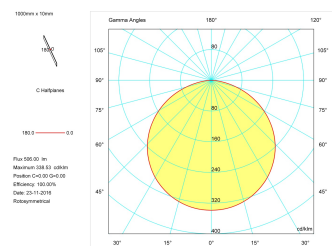

Photometry

Photometry

Accessories

11.1801.7010.00	30W Power supply driver from the Troll family Standard DriverP.