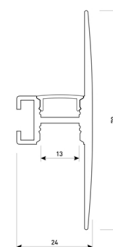

Dimensions

Product dimensions (mm)	12 x 5000 x 5
Packing dimensions (mm)	210 x 240 x 4
Net weight (g)	220
Gross weight (Kg)	0,27

Product

Real power (W)	20
Real luminous flux (Lm)	2000
Luminous efficiency (Lm/W)	100
Beam angle (°)	120
Life time (h)	30000
IP	66
Electrical class insulation	Class 3
Photobiological risk	0 - Exempt
Operating temperature	from -20°C to 35°C
Electrical feeding	24 VDC
Energy efficiency class	A+

Scheme

11.7890.0042.04

2 m length wall mounted profile set.
Includes: aluminium profile (Alu6063-T5)
+ PC clear diffuser + Installation clips +
End caps.

Scheme

11.7890.0042.20

2 m length wall mounted profile set.
Includes: aluminium profile (Alu6063-T5)
+ PC clear diffuser + Installation clips +
End caps.

Scheme

11.7890.0042.33

2 m length wall mounted profile set.
Includes: aluminium profile (Alu6063-T5)
+ PC clear diffuser + Installation clips +
End caps.

Scheme

11.7890.0051.20

1 m length of wall recessed profile set.
Includes: Recessed anodized aluminium
profile (Alu6063-T5) + PC clear diffuser +
Installation clips + End caps.