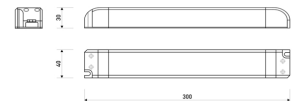

Scheme

11.1801.7013.00

180W Power supply driver from the Troll family Standard DriverP.