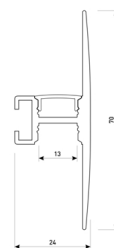

Scheme

11.7890.1041.20

1 m length wall mounted profile set.
Includes: aluminium profile (Alu6063-T5) + PC matt diffuser + Installation clips + End caps.

Scheme

11.7890.1041.33

1 m length wall mounted profile set.
Includes: aluminium profile (Alu6063-T5) + PC matt diffuser + Installation clips + End caps.

Scheme

11.7890.1042.04

2 m length wall mounted profile set.
Includes: aluminium profile (Alu6063-T5)
+ PC matt diffuser + Installation clips +
End caps.

Scheme

11.7890.1042.20

2 m length wall mounted profile set.
Includes: aluminium profile (Alu6063-T5)
+ PC matt diffuser + Installation clips +
End caps.