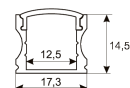

Dimensions

Product dimensions (mm)	8 x 1000 x 2,5
Packing dimensions (mm)	150 x 200 x 4
Net weight (g)	45
Gross weight (Kg)	0,095

Product

Real power (W)	5,5
Real luminous flux (Lm)	506
Luminous efficiency (Lm/W)	92
Beam angle (°)	120
Life time (h)	30000
IP	20
Electrical class insulation	Class 3
Photobiological risk	0 - Exempt
Operating temperature	from -20°C to 35°C
Electrical feeding	24 VDC
Energy efficiency class	A+

Scheme

11.7890.1011.20

1 m length recessed profile set. Includes: Recessed anodized aluminium profile (Alu6063-T5) + PC opal diffuser + Installation clips + End caps.

Scheme

11.7890.1021.20

1 m length surface profile set. Includes: Anodized aluminium profile (Alu6063-T5) + PC opal diffuser + Installation clips + End caps.

Scheme

11.7890.1031.20

1 m length 45° surface profile set. Includes: Anodized aluminium profile (Alu6063-T5) + PC opal diffuser + Installation clips + End caps.

Scheme

478/33

Upper fastening staples. (1 unit)