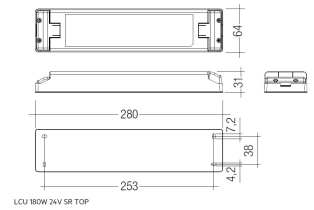

Dimensions

Product dimensions (mm)	8 x 1000 x 2,5
Packing dimensions (mm)	150 x 200 x 4
Net weight (g)	45
Gross weight (Kg)	0,095

Product

Real power (W)	5,5
Real luminous flux (Lm)	506
Luminous efficiency (Lm/W)	92
Beam angle (°)	120
Life time (h)	30000
IP	20
Electrical class insulation	Class 3
Photobiological risk	0 - Exempt
Operating temperature	from -20°C to 35°C
Electrical feeding	24 VDC
Energy efficiency class	A+

Profile covers. (2 units)

Scheme

48/04

With terminals up to 4 mm² section. To join 5 mm² silicone cable to 13 mm².

Picture

71/LD10024

96W Power supply driver from the Troll family Standard DriverP.

Picture

Scheme

71/LD18024

180W Power supply driver from the Troll family Standard DriverP

Picture

Scheme

71/LD3524

35W Power supply driver from the Troll family Standard DriverP.

Picture