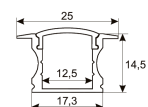

Dimensions

Product dimensions (mm)	8 x 1000 x 2,5
Packing dimensions (mm)	150 x 200 x 4
Net weight (g)	45
Gross weight (Kg)	0,095

Product

Real power (W)	5,5
Real luminous flux (Lm)	506
Luminous efficiency (Lm/W)	92
Beam angle (°)	120
Life time (h)	30000
IP	20
Electrical class insulation	Class 3
Photobiological risk	0 - Exempt
Operating temperature	from -20°C to 35°C
Electrical feeding	24 VDC
Energy efficiency class	A+

11.7890.0021.20 1 m length surface profile set. Includes: Anodized aluminium profile (Alu6063-T5) + PC clear diffuser + Installation clips + End caps.

Scheme

11.7890.0031.20

1 m length 45° surface profile set. Includes: Anodized aluminium profile (Alu6063-T5) + PC clear diffuser + Installation clips + End caps.

Scheme

11.7890.1011.20

1 m length recessed profile set. Includes: Recessed anodized aluminium profile (Alu6063-T5) + PC opal diffuser + Installation clips + End caps.

Scheme

11.7890.1021.20

1 m length surface profile set. Includes: Anodized aluminium profile (Alu6063-T5) + PC opal diffuser + Installation clips + End caps.