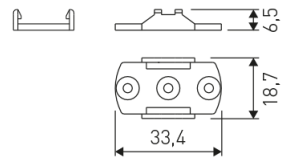

Scheme

478/C100/00

Transparent cover.

Scheme