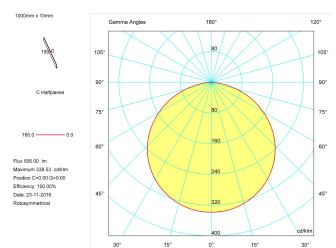

Photometry

Photometry

Accessories

11.7890.0011.20	1 m length recessed profile set. Includes: Recessed anodized aluminium profile (Alu6063-T5) + PC clear diffuser + Installation clips + End caps.

Scheme

1 m. length high efficiency adhesive flexible LED strip from the TROLL family Flexiled.

DESCRIPTION

1 m. length high efficiency adhesive flexible LED strip from the TROLL family Flexiled setting an advanced and innovative thermal balance system through passive dissipation with stable colour temperature of 3000° K (warm white) optimised to be used as indoor or outdoor lighting where environmental integration was a relevant requirement such as bathrooms, kitchen furniture, shelves or retro-illumination. Designed for wall or ceiling surface mounted. Luminaire built-in a silicone protection diffuser with an angle beam of 120°. Luminaire sets a 5 W LED source with CRI higher than 85 % and a chromatic dispersion lower than 3 SMCD. Fixture has a luminous flux of 506 Lm, with an efficiency of 92 Lm/W and a total consumption of 5,5 W. The average life for the luminaire is 30000 h (stabilised at a minimum flux of 70 % from the original). Luminaire is fed at 220-240V; 50/60 Hz. and needs a constant power auxiliary gear.

Item code	11.7890.0583.01
Product type	IN
Category	Surface Linears
Family	Led Profile
Subfamily	Flexiled
Materials	Luminaire built in clear silicone UV protected.
Optical system	Luminaire built-in a silicone protection diffuser.
Installation instructions	Luminaire designed for wall or ceiling surface mounted.
Pictograms