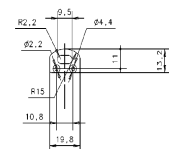

Dimensions

Product dimensions (mm)	8 x 1000 x 2,5
Packing dimensions (mm)	150 x 200 x 4
Net weight (g)	45
Gross weight (Kg)	0,095

Product

Real power (W)	5,5
Real luminous flux (Lm)	506
Luminous efficiency (Lm/W)	92
Beam angle (°)	120
Life time (h)	30000
IP	20
Electrical class insulation	Class 3
Photobiological risk	0 - Exempt
Operating temperature	from -20°C to 35°C
Electrical feeding	24 VDC
Energy efficiency class	A+

Scheme

478/C100/00

Transparent cover.

Scheme

478/P100/21

Aluminium profile.

Scheme

478/T/21

Profile covers. (2 units)

Scheme

48/04

With terminals up to 4 mm² section. To join 5 mm² silicone cable to 13 mm².

Picture

71/LD10024

96W Power supply driver from the Troll family Standard DriverP.

Picture