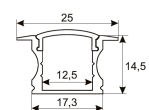

Scheme

1 m. length high efficiency adhesive flexible LED strip from the TROLL family Flexiled.

DESCRIPTION

1 m. length high efficiency adhesive flexible LED strip from the TROLL family Flexiled setting an advanced and innovative thermal balance system through passive dissipation with stable colour temperature of 3000° K (warm white) optimised to be used as indoor or outdoor lighting where environmental integration was a relevant requirement such as bathrooms, kitchen furniture, shelves or retro-illumination. Designed for wall or ceiling surface mounted. Luminaire built-in a silicone protection diffuser with an angle beam of 120°. Luminaire sets a 5 W LED source with CRI higher than 85 % and a chromatic dispersion lower than 3 SMCD. Fixture has a luminous flux of 506 Lm, with an efficiency of 92 Lm/W and a total consumption of 5,5 W. The average life for the luminaire is 30000 h (stabilised at a minimum flux of 70 % from the original). Luminaire is fed at 220-240V; 50/60 Hz. and needs a constant power auxiliary gear.

Item code	11.7890.0583.01
Product type	IN
Category	Surface Linears
Family	Led Profile
Subfamily	Flexiled
Materials	Luminaire built in clear silicone UV protected.
Optical system	Luminaire built-in a silicone protection diffuser.
Installation instructions	Luminaire designed for wall or ceiling surface mounted.
Pictograms