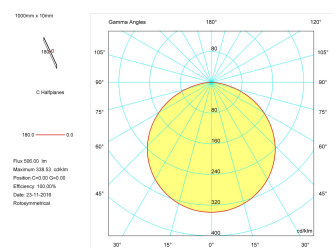

Photometry

Photometry

Accessories

11.7890.0012.20	2 m length recessed profile set. Includes: Anodized aluminium profile (Alu6063-T5) + PC clear diffuser + Installation clips + End caps

Scheme

2 m. length high efficiency adhesive flexible LED strip from the TROLL family Flexiled.

DESCRIPTION

2 m. length high efficiency adhesive flexible LED strip from the TROLL family Flexiled setting an advanced and innovative thermal balance system through passive dissipation with stable colour temperature of 3000° K (warm white) optimised to be used as indoor or outdoor lighting where environmental integration was a relevant requirement such as bathrooms, kitchen furniture, shelves or retro-illumination. Designed for wall or ceiling surface mounted. Luminaire built-in a silicone protection diffuser with an angle beam of 120°. Luminaire sets a 5 W LED source with CRI higher than 85 % and a chromatic dispersion lower than 3 SMCD. Fixture has a luminous flux of 506 Lm, with an efficiency of 92 Lm/W and a total consumption of 5,5 W. The average life for the luminaire is 30000 h (stabilised at a minimum flux of 70 % from the original). Luminaire is fed at 220-240V; 50/60 Hz. and needs a constant power auxiliary gear.

Item code	11.7890.0583.02
Product type	IN
Category	Surface Linears
Family	Led Profile
Subfamily	Flexiled
Materials	Luminaire built in clear silicone UV protected.
Optical system	Luminaire built-in a silicone protection diffuser.
Installation instructions	Luminaire designed for wall or ceiling surface mounted.
Pictograms