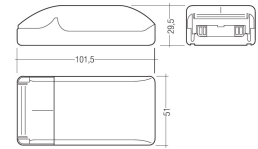

Picture

Scheme

73/DLP

Light dimming controller 12-24V. On/Off
Push, Dali, 0-10V, 1-10V. (Master)

Picture

73/DLS

Light dimming controller 12-24V. On/Off
Push, Dali, 0-10V, 1-10V. (Slave)

Picture