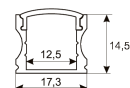

Dimensions	
Product dimensions (mm)	8 x 2000 x 2,5
Packing dimensions (mm)	150 x 200 x 4
Net weight (g)	90
Gross weight (Kg)	0,14

Product	
Real power (W)	5,5
Real luminous flux (Lm)	506
Luminous efficiency (Lm/W)	92
Beam angle (°)	120
Life time (h)	30000
IP	20
Electrical class insulation	Class 3
Photobiological risk	0 - Exempt
Operating temperature	from -20°C to 35°C
Electrical feeding	24 VDC
Energy efficiency class	A+

Photometry	
Photometry	

Accessories	
11.7890.0012.20	2 m length recessed profile set. Includes: Anodized aluminium profile (Alu6063-T5) + PC clear diffuser + Installation clips + End caps

Scheme

11.7890.0022.20 2 m length surface profile set. Includes: Anodized aluminium profile (Alu6063-T5) + PC clear diffuser + Installation clips + End caps.

Scheme

11.7890.0032.20

2 m length 45° surface profile set. Includes: Anodized aluminium profile (Alu6063-T5) + PC clear diffuser + Installation clips + End caps.

Scheme

11.7890.1012.20

2 m length recessed profile set. Includes: Anodized aluminium profile (Alu6063-T5) + PC opal diffuser + Installation clips + End caps

Scheme

11.7890.1022.20

2 m length surface profile set. Includes: Anodized aluminium profile (Alu6063-T5) + PC opal diffuser + Installation clips + End caps.

Scheme

11.7890.1032.20

2 m length 45° surface profile set. Includes: Anodized aluminium profile (Alu6063-T5) + PC opal diffuser + Installation clips + End caps.