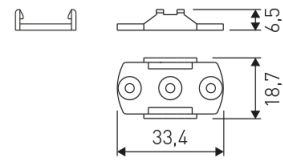

Scheme

478/C200/00

Transparent cover.

Scheme