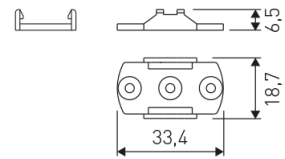

Scheme

478/C200/00

Transparent cover.

Scheme