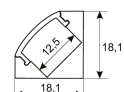

Dimensions	
Product dimensions (mm)	8 x 2000 x 2,5
Packing dimensions (mm)	150 x 200 x 4
Net weight (g)	90
Gross weight (Kg)	0,14

Product	
Real power (W)	5,5
Real luminous flux (Lm)	506
Luminous efficiency (Lm/W)	92
Beam angle (°)	120
Life time (h)	30000
IP	20
Electrical class insulation	Class 3
Photobiological risk	0 - Exempt
Operating temperature	from -20°C to 35°C
Electrical feeding	24 VDC
Energy efficiency class	A+

Scheme

11.7890.1022.20

2 m length surface profile set. Includes: Anodized aluminium profile (Alu6063-T5) + PC opal diffuser + Installation clips + End caps.

Scheme

11.7890.1032.20

2 m length 45° surface profile set. Includes: Anodized aluminium profile (Alu6063-T5) + PC opal diffuser + Installation clips + End caps.

Scheme

478/33

Upper fastening staples. (1 unit)

Scheme

478/C200/00

Transparent cover.

Scheme

478/P200/21

Aluminium profile.

Scheme

478/T/21

Profile covers. (2 units)

Scheme

48/04

With terminals up to 4 mm² section. To join 5 mm² silicone cable to 13 mm².

Picture