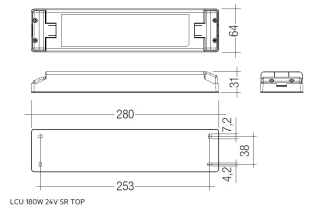

Dimensions

Product dimensions (mm)	8 x 2000 x 2,5
Packing dimensions (mm)	150 x 200 x 4
Net weight (g)	90
Gross weight (Kg)	0,14

Product

Real power (W)	5,5
Real luminous flux (Lm)	506
Luminous efficiency (Lm/W)	92
Beam angle (°)	120
Life time (h)	30000
IP	20
Electrical class insulation	Class 3
Photobiological risk	0 - Exempt
Operating temperature	from -20°C to 35°C
Electrical feeding	24 VDC
Energy efficiency class	A+

Profile covers. (2 units)

Scheme

48/04

With terminals up to 4 mm² section. To join 5 mm² silicone cable to 13 mm².

Picture

71/LD10024

96W Power supply driver from the Troll family Standard DriverP.

Picture

Scheme

71/LD18024

180W Power supply driver from the Troll family Standard DriverP

Picture

Scheme

71/LD3524

35W Power supply driver from the Troll family Standard DriverP.

Picture