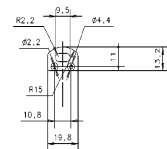

Dimensions	
Product dimensions (mm)	8 x 2000 x 2,5
Packing dimensions (mm)	150 x 200 x 4
Net weight (g)	90
Gross weight (Kg)	0,14

Product	
Real power (W)	5,5
Real luminous flux (Lm)	506
Luminous efficiency (Lm/W)	92
Beam angle (°)	120
Life time (h)	30000
IP	20
Electrical class insulation	Class 3
Photobiological risk	0 - Exempt
Operating temperature	from -20°C to 35°C
Electrical feeding	24 VDC
Energy efficiency class	A+

Aluminium profile.

Scheme

478/T/21

Profile covers. (2 units)

Scheme

48/04

With terminals up to 4 mm² section. To join 5 mm² silicone cable to 13 mm².

Picture