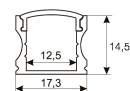

Dimensions	
Product dimensions (mm)	8 x 2000 x 2,5
Packing dimensions (mm)	150 x 200 x 4
Net weight (g)	90
Gross weight (Kg)	0,14

Product	
Real power (W)	5,5
Real luminous flux (Lm)	506
Luminous efficiency (Lm/W)	92
Beam angle (°)	120
Life time (h)	30000
IP	20
Electrical class insulation	Class 3
Photobiological risk	0 - Exempt
Operating temperature	from -20°C to 35°C
Electrical feeding	24 VDC
Energy efficiency class	A+

Photometry	
Photometry	

Accessories	
11.7890.0012.20	2 m length recessed profile set. Includes: Anodized aluminium profile (Alu6063-T5) + PC clear diffuser + Installation clips + End caps

Scheme

11.7890.0022.20 2 m length surface profile set. Includes: Anodized aluminium profile (Alu6063-T5) + PC clear diffuser + Installation clips + End caps.

Scheme

11.7890.0032.20

2 m length 45° surface profile set. Includes: Anodized aluminium profile (Alu6063-T5) + PC clear diffuser + Installation clips + End caps.

Scheme

11.7890.1012.20

2 m length recessed profile set. Includes: Anodized aluminium profile (Alu6063-T5) + PC opal diffuser + Installation clips + End caps