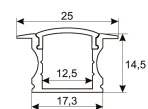

Dimensions

Product dimensions (mm)	8 x 2000 x 2,5
Packing dimensions (mm)	150 x 200 x 4
Net weight (g)	90
Gross weight (Kg)	0,14

Product

Real power (W)	5,5
Real luminous flux (Lm)	506
Luminous efficiency (Lm/W)	92
Beam angle (°)	120
Life time (h)	30000
IP	20
Electrical class insulation	Class 3
Photobiological risk	0 - Exempt
Operating temperature	from -20°C to 35°C
Electrical feeding	24 VDC
Energy efficiency class	A+

11.7890.0022.20 2 m length surface profile set. Includes: Anodized aluminium profile (Alu6063-T5) + PC clear diffuser + Installation clips + End caps.

Scheme

11.7890.0032.20

2 m length 45° surface profile set. Includes: Anodized aluminium profile (Alu6063-T5) + PC clear diffuser + Installation clips + End caps.

Scheme

11.7890.1012.20

2 m length recessed profile set. Includes: Anodized aluminium profile (Alu6063-T5) + PC opal diffuser + Installation clips + End caps

Scheme

11.7890.1022.20

2 m length surface profile set. Includes: Anodized aluminium profile (Alu6063-T5) + PC opal diffuser + Installation clips + End caps.