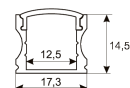

Dimensions

Product dimensions (mm)	8 x 2000 x 2,5
Packing dimensions (mm)	150 x 200 x 4
Net weight (g)	90
Gross weight (Kg)	0,14

Product

Real power (W)	5,5
Real luminous flux (Lm)	506
Luminous efficiency (Lm/W)	92
Beam angle (°)	120
Life time (h)	30000
IP	20
Electrical class insulation	Class 3
Photobiological risk	0 - Exempt
Operating temperature	from -20°C to 35°C
Electrical feeding	24 VDC
Energy efficiency class	A+

11.7890.0022.20 2 m length surface profile set. Includes: Anodized aluminium profile (Alu6063-T5) + PC clear diffuser + Installation clips + End caps.

Scheme

11.7890.0032.20

2 m length 45° surface profile set. Includes: Anodized aluminium profile (Alu6063-T5) + PC clear diffuser + Installation clips + End caps.

Scheme

11.7890.1012.20

2 m length recessed profile set. Includes: Anodized aluminium profile (Alu6063-T5) + PC opal diffuser + Installation clips + End caps

Scheme

11.7890.1022.20

2 m length surface profile set. Includes: Anodized aluminium profile (Alu6063-T5) + PC opal diffuser + Installation clips + End caps.

Scheme

11.7890.1032.20

2 m length 45° surface profile set. Includes: Anodized aluminium profile (Alu6063-T5) + PC opal diffuser + Installation clips + End caps.

Scheme

478/33

Upper fastening staples. (1 unit)