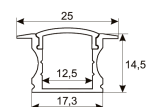

Dimensions	
Product dimensions (mm)	8 x 2000 x 2,5
Packing dimensions (mm)	150 x 200 x 4
Net weight (g)	90
Gross weight (Kg)	0,14

Product	
Real power (W)	5,5
Real luminous flux (Lm)	506
Luminous efficiency (Lm/W)	92
Beam angle (°)	120
Life time (h)	30000
IP	20
Electrical class insulation	Class 3
Photobiological risk	0 - Exempt
Operating temperature	from -20°C to 35°C
Electrical feeding	24 VDC
Energy efficiency class	A+

Photometry	
Photometry	

Accessories	
11.7890.0012.20	2 m length recessed profile set. Includes: Anodized aluminium profile (Alu6063-T5) + PC clear diffuser + Installation clips + End caps

Scheme

11.7890.0022.20 2 m length surface profile set. Includes: Anodized aluminium profile (Alu6063-T5) + PC clear diffuser + Installation clips + End caps.

Scheme

11.7890.0032.20

2 m length 45° surface profile set. Includes: Anodized aluminium profile (Alu6063-T5) + PC clear diffuser + Installation clips + End caps.

Scheme

11.7890.1012.20

2 m length recessed profile set. Includes: Anodized aluminium profile (Alu6063-T5) + PC opal diffuser + Installation clips + End caps

Scheme

11.7890.1022.20

2 m length surface profile set. Includes: Anodized aluminium profile (Alu6063-T5) + PC opal diffuser + Installation clips + End caps.

Scheme

11.7890.1032.20

2 m length 45° surface profile set. Includes: Anodized aluminium profile (Alu6063-T5) + PC opal diffuser + Installation clips + End caps.