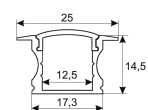

Dimensions	
Product dimensions (mm)	8 x 2000 x 2,5
Packing dimensions (mm)	150 x 200 x 4
Net weight (g)	90
Gross weight (Kg)	0,14

Product	
Real power (W)	5,5
Real luminous flux (Lm)	506
Luminous efficiency (Lm/W)	92
Beam angle (°)	120
Life time (h)	30000
IP	20
Electrical class insulation	Class 3
Photobiological risk	0 - Exempt
Operating temperature	from -20°C to 35°C
Electrical feeding	24 VDC
Energy efficiency class	A+

Photometry	
Photometry	

Accessories	
11.7890.0012.20	2 m length recessed profile set. Includes: Anodized aluminium profile (Alu6063-T5) + PC clear diffuser + Installation clips + End caps

Scheme

11.7890.0022.20 2 m length surface profile set. Includes: Anodized aluminium profile (Alu6063-T5) + PC clear diffuser + Installation clips + End caps.