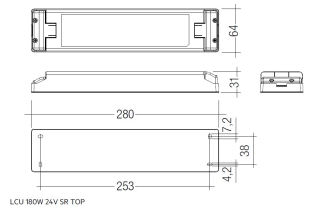

Dimensions	
Product dimensions (mm)	8 x 2000 x 2,5
Packing dimensions (mm)	150 x 200 x 4
Net weight (g)	90
Gross weight (Kg)	0,14

Product	
Real power (W)	5,5
Real luminous flux (Lm)	506
Luminous efficiency (Lm/W)	92
Beam angle (°)	120
Life time (h)	30000
IP	20
Electrical class insulation	Class 3
Photobiological risk	0 - Exempt
Operating temperature	from -20°C to 35°C
Electrical feeding	24 VDC
Energy efficiency class	A+

Aluminium profile.

Scheme

478/T/21

Profile covers. (2 units)

Scheme

48/04

With terminals up to 4 mm² section. To join 5 mm² silicone cable to 13 mm².

Picture

71/LD10024

96W Power supply driver from the Troll family Standard DriverP.

Picture

Scheme

71/LD18024

180W Power supply driver from the Troll family Standard DriverP

Picture

Scheme