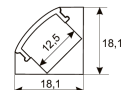

Dimensions	
Product dimensions (mm)	8 x 2000 x 2,5
Packing dimensions (mm)	150 x 200 x 4
Net weight (g)	90
Gross weight (Kg)	0,14

Product	
Real power (W)	5,5
Real luminous flux (Lm)	506
Luminous efficiency (Lm/W)	92
Beam angle (°)	120
Life time (h)	30000
IP	20
Electrical class insulation	Class 3
Photobiological risk	0 - Exempt
Operating temperature	from -20°C to 35°C
Electrical feeding	24 VDC
Energy efficiency class	A+

Photometry	
Photometry	

Accessories	
11.7890.0012.20	2 m length recessed profile set. Includes: Anodized aluminium profile (Alu6063-T5) + PC clear diffuser + Installation clips + End caps

Scheme

11.7890.0022.20 2 m length surface profile set. Includes: Anodized aluminium profile (Alu6063-T5) + PC clear diffuser + Installation clips + End caps.

Scheme

11.7890.0032.20

2 m length 45° surface profile set. Includes: Anodized aluminium profile (Alu6063-T5) + PC clear diffuser + Installation clips + End caps.

Scheme

11.7890.1012.20

2 m length recessed profile set. Includes: Anodized aluminium profile (Alu6063-T5) + PC opal diffuser + Installation clips + End caps