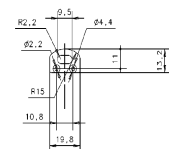

Dimensions

Product dimensions (mm)	8 x 2000 x 2,5
Packing dimensions (mm)	150 x 200 x 4
Net weight (g)	90
Gross weight (Kg)	0,14

Product

Real power (W)	5,5
Real luminous flux (Lm)	506
Luminous efficiency (Lm/W)	92
Beam angle (°)	120
Life time (h)	30000
IP	20
Electrical class insulation	Class 3
Photobiological risk	0 - Exempt
Operating temperature	from -20°C to 35°C
Electrical feeding	24 VDC
Energy efficiency class	A+

Scheme

478/C200/00

Transparent cover.

Scheme

478/P200/21

Aluminium profile.

Scheme

478/T/21

Profile covers. (2 units)

Scheme

48/04

With terminals up to 4 mm² section. To join 5 mm² silicone cable to 13 mm².

Picture

71/LD10024

96W Power supply driver from the Troll family Standard DriverP.

Picture