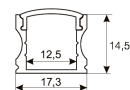

Dimensions

Product dimensions (mm)	8 x 2000 x 2,5
Packing dimensions (mm)	150 x 200 x 4
Net weight (g)	90
Gross weight (Kg)	0,14

Product

Real power (W)	5,5
Real luminous flux (Lm)	506
Luminous efficiency (Lm/W)	92
Beam angle (°)	120
Life time (h)	30000
IP	20
Electrical class insulation	Class 3
Photobiological risk	0 - Exempt
Operating temperature	from -20°C to 35°C
Electrical feeding	24 VDC
Energy efficiency class	A+

11.7890.0022.20 2 m length surface profile set. Includes: Anodized aluminium profile (Alu6063-T5) + PC clear diffuser + Installation clips + End caps.

Scheme

11.7890.0032.20

2 m length 45° surface profile set. Includes: Anodized aluminium profile (Alu6063-T5) + PC clear diffuser + Installation clips + End caps.

Scheme

11.7890.1012.20

2 m length recessed profile set. Includes: Anodized aluminium profile (Alu6063-T5) + PC opal diffuser + Installation clips + End caps

Scheme

11.7890.1022.20

2 m length surface profile set. Includes: Anodized aluminium profile (Alu6063-T5) + PC opal diffuser + Installation clips + End caps.

Scheme

11.7890.1032.20

2 m length 45° surface profile set. Includes: Anodized aluminium profile (Alu6063-T5) + PC opal diffuser + Installation clips + End caps.

Scheme

478/33

Upper fastening staples. (1 unit)