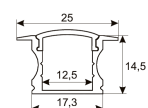

Scheme

2 m. length high efficiency adhesive flexible LED strip from the TROLL family Flexiled.

DESCRIPTION

2 m. length high efficiency adhesive flexible LED strip from the TROLL family Flexiled setting an advanced and innovative thermal balance system through passive dissipation with stable colour temperature of 3000° K (warm white) optimised to be used as indoor or outdoor lighting where environmental integration was a relevant requirement such as bathrooms, kitchen furniture, shelves or retro-illumination. Designed for wall or ceiling surface mounted. Luminaire built-in a silicone protection diffuser with an angle beam of 120°. Luminaire sets a 5 W LED source with CRI higher than 85 % and a chromatic dispersion lower than 3 SMCD. Fixture has a luminous flux of 506 Lm, with an efficiency of 92 Lm/W and a total consumption of 5,5 W. The average life for the luminaire is 30000 h (stabilised at a minimum flux of 70 % from the original). Luminaire is fed at 220-240V; 50/60 Hz. and needs a constant power auxiliary gear.

Item code	11.7890.0583.02
Product type	IN
Category	Surface Linears
Family	Led Profile
Subfamily	Flexiled
Materials	Luminaire built in clear silicone UV protected.
Optical system	Luminaire built-in a silicone protection diffuser.
Installation instructions	Luminaire designed for wall or ceiling surface mounted.
Pictograms