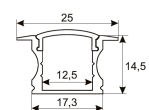

Scheme

2 m. length high efficiency adhesive flexible LED strip from the TROLL family Flexiled.

DESCRIPTION

2 m. length high efficiency adhesive flexible LED strip from the TROLL family Flexiled setting an advanced and innovative thermal balance system through passive dissipation with stable colour temperature of 3000° K (warm white) optimised to be used as indoor or outdoor lighting where environmental integration was a relevant requirement such as bathrooms, kitchen furniture, shelves or retro-illumination. Designed for wall or ceiling surface mounted. Luminaire built-in a silicone protection diffuser with an angle beam of 120°. Luminaire sets a 5 W LED source with CRI higher than 85 % and a chromatic dispersion lower than 3 SMCD. Fixture has a luminous flux of 506 Lm, with an efficiency of 92 Lm/W and a total consumption of 5,5 W. The average life for the luminaire is 30000 h (stabilised at a minimum flux of 70 % from the original). Luminaire is fed at 220-240V; 50/60 Hz. and needs a constant power auxiliary gear.

Item code	11.7890.0583.02
Product type	IN
Category	Surface Linears
Family	Led Profile
Subfamily	Flexiled
Materials	Luminaire built in clear silicone UV protected.
Optical system	Luminaire built-in a silicone protection diffuser.
Installation instructions	Luminaire designed for wall or ceiling surface mounted.
Pictograms