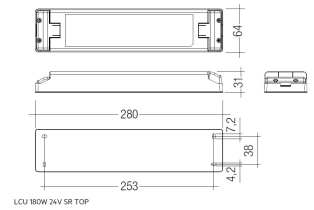

Dimensions

Product dimensions (mm)	8 x 2000 x 2,5
Packing dimensions (mm)	150 x 200 x 4
Net weight (g)	90
Gross weight (Kg)	0,14

Product

Real power (W)	5,5
Real luminous flux (Lm)	506
Luminous efficiency (Lm/W)	92
Beam angle (°)	120
Life time (h)	30000
IP	20
Electrical class insulation	Class 3
Photobiological risk	0 - Exempt
Operating temperature	from -20°C to 35°C
Electrical feeding	24 VDC
Energy efficiency class	A+

Profile covers. (2 units)

Scheme

48/04

With terminals up to 4 mm² section. To join 5 mm² silicone cable to 13 mm².

Picture

71/LD10024

96W Power supply driver from the Troll family Standard DriverP.

Picture

Scheme

71/LD18024

180W Power supply driver from the Troll family Standard DriverP

Picture

Scheme

71/LD3524

35W Power supply driver from the Troll family Standard DriverP.

Picture