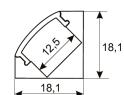

Dimensions

Product dimensions (mm)	8 x 2000 x 2,5
Packing dimensions (mm)	150 x 200 x 4
Net weight (g)	90
Gross weight (Kg)	0,14

Product

Real power (W)	5,5
Real luminous flux (Lm)	506
Luminous efficiency (Lm/W)	92
Beam angle (°)	120
Life time (h)	30000
IP	20
Electrical class insulation	Class 3
Photobiological risk	0 - Exempt
Operating temperature	from -20°C to 35°C
Electrical feeding	24 VDC
Energy efficiency class	A+

11.7890.0022.20 2 m length surface profile set. Includes: Anodized aluminium profile (Alu6063-T5) + PC clear diffuser + Installation clips + End caps.

Scheme

11.7890.0032.20

2 m length 45° surface profile set. Includes: Anodized aluminium profile (Alu6063-T5) + PC clear diffuser + Installation clips + End caps.

Scheme

11.7890.1012.20

2 m length recessed profile set. Includes: Anodized aluminium profile (Alu6063-T5) + PC opal diffuser + Installation clips + End caps

Scheme

11.7890.1022.20

2 m length surface profile set. Includes: Anodized aluminium profile (Alu6063-T5) + PC opal diffuser + Installation clips + End caps.

Scheme

11.7890.1032.20

2 m length 45° surface profile set. Includes: Anodized aluminium profile (Alu6063-T5) + PC opal diffuser + Installation clips + End caps.

Scheme

478/33

Upper fastening staples. (1 unit)