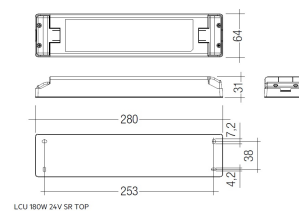

Dimensions

Product dimensions (mm)	8 x 2000 x 2,5
Packing dimensions (mm)	150 x 200 x 4
Net weight (g)	90
Gross weight (Kg)	0,14

Product

Real power (W)	5,5
Real luminous flux (Lm)	506
Luminous efficiency (Lm/W)	92
Beam angle (°)	120
Life time (h)	30000
IP	20
Electrical class insulation	Class 3
Photobiological risk	0 - Exempt
Operating temperature	from -20°C to 35°C
Electrical feeding	24 VDC
Energy efficiency class	A+

Profile covers. (2 units)

Scheme

48/04

With terminals up to 4 mm² section. To join 5 mm² silicone cable to 13 mm².

Picture

71/LD10024

96W Power supply driver from the Troll family Standard DriverP.

Picture

Scheme

71/LD18024

180W Power supply driver from the Troll family Standard DriverP

Picture

Scheme

71/LD3524

35W Power supply driver from the Troll family Standard DriverP.

Picture