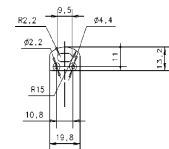

Dimensions

Product dimensions (mm)	8 x 2000 x 2,5
Packing dimensions (mm)	150 x 200 x 4
Net weight (g)	90
Gross weight (Kg)	0,14

Product

Real power (W)	5,5
Real luminous flux (Lm)	506
Luminous efficiency (Lm/W)	92
Beam angle (°)	120
Life time (h)	30000
IP	20
Electrical class insulation	Class 3
Photobiological risk	0 - Exempt
Operating temperature	from -20°C to 35°C
Electrical feeding	24 VDC
Energy efficiency class	A+

Scheme

478/C200/00

Transparent cover.

Scheme

478/P200/21

Aluminium profile.

Scheme

478/T/21

Profile covers. (2 units)

Scheme

48/04

With terminals up to 4 mm² section. To join 5 mm² silicone cable to 13 mm².

Picture

71/LD10024

96W Power supply driver from the Troll family Standard DriverP.

Picture