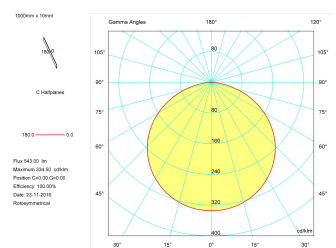

Photometry

Photometry

Accessories

11.7890.0011.20	1 m length recessed profile set. Includes: Recessed anodized aluminium profile (Alu6063-T5) + PC clear diffuser + Installation clips + End caps.

Scheme

1 m. length high efficiency adhesive flexible LED strip from the TROLL family Flexiled.

DESCRIPTION

1 m. length high efficiency adhesive flexible LED strip from the TROLL family Flexiled setting an advanced and innovative thermal balance system through passive dissipation with stable colour temperature of 4000° K (neutral white) optimised to be used as indoor or outdoor lighting where environmental integration was a relevant requirement such as bathrooms, kitchen furniture, shelves or retro-illumination. Designed for wall or ceiling surface mounted. Luminaire built-in a silicone protection diffuser with an angle beam of 120°. Luminaire sets a 5 W LED source with CRI higher than 85 % and a chromatic dispersion lower than 3 SMCD. Fixture has a luminous flux of 543 Lm, with an efficiency of 98,7 Lm/W and a total consumption of 5,5 W. The average life for the luminaire is 30000 h (stabilised at a minimum flux of 70 % from the original). Luminaire is fed at 220-240V; 50/60 Hz. and needs a constant power auxiliary gear.

Item code	11.7890.0584.01
Product type	IN
Category	Surface Linears
Family	Led Profile
Subfamily	Flexiled
Materials	Luminaire built in clear silicone UV protected.
Optical system	Luminaire built-in a silicone protection diffuser.
Installation instructions	Luminaire designed for wall or ceiling surface mounted.
Pictograms