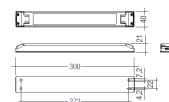

Scheme

71/LD6024

60W Power supply driver from the Troll family Standard DriverP.