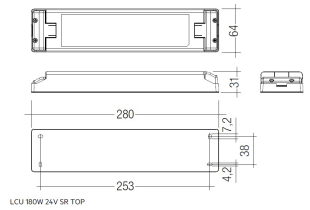

Dimensions

Product dimensions (mm)	8 x 1000 x 2,5
Packing dimensions (mm)	150 x 200 x 4
Net weight (g)	45
Gross weight (Kg)	0,095

Product

Real power (W)	5,5
Real luminous flux (Lm)	543
Luminous efficiency (Lm/W)	98,7
Beam angle (°)	120
Life time (h)	30000
IP	20
Electrical class insulation	Class 3
Photobiological risk	0 - Exempt
Operating temperature	from -20°C to 35°C
Electrical feeding	24 VDC
Energy efficiency class	A+

Profile covers. (2 units)

Scheme

48/04

With terminals up to 4 mm² section. To join 5 mm² silicone cable to 13 mm².

Picture

71/LD10024

96W Power supply driver from the Troll family Standard DriverP.

Picture

Scheme

71/LD18024

180W Power supply driver from the Troll family Standard DriverP

Picture

Scheme

71/LD3524

35W Power supply driver from the Troll family Standard DriverP.

Picture