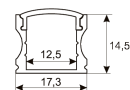

Dimensions

Product dimensions (mm)	8 x 1000 x 2,5
Packing dimensions (mm)	150 x 200 x 4
Net weight (g)	45
Gross weight (Kg)	0,095

Product

Real power (W)	5,5
Real luminous flux (Lm)	543
Luminous efficiency (Lm/W)	98,7
Beam angle (°)	120
Life time (h)	30000
IP	20
Electrical class insulation	Class 3
Photobiological risk	0 - Exempt
Operating temperature	from -20°C to 35°C
Electrical feeding	24 VDC
Energy efficiency class	A+

Scheme

11.7890.1011.20

1 m length recessed profile set. Includes: Recessed anodized aluminium profile (Alu6063-T5) + PC opal diffuser + Installation clips + End caps.

Scheme

11.7890.1021.20

1 m length surface profile set. Includes: Anodized aluminium profile (Alu6063-T5) + PC opal diffuser + Installation clips + End caps.

Scheme

11.7890.1031.20

1 m length 45° surface profile set. Includes: Anodized aluminium profile (Alu6063-T5) + PC opal diffuser + Installation clips + End caps.

Scheme

478/33

Upper fastening staples. (1 unit)