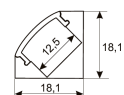

Dimensions

Product dimensions (mm)	8 x 1000 x 2,5
Packing dimensions (mm)	150 x 200 x 4
Net weight (g)	45
Gross weight (Kg)	0,095

Product

Real power (W)	5,5
Real luminous flux (Lm)	543
Luminous efficiency (Lm/W)	98,7
Beam angle (°)	120
Life time (h)	30000
IP	20
Electrical class insulation	Class 3
Photobiological risk	0 - Exempt
Operating temperature	from -20°C to 35°C
Electrical feeding	24 VDC
Energy efficiency class	A+

Scheme

11.7890.1011.20

1 m length recessed profile set. Includes: Recessed anodized aluminium profile (Alu6063-T5) + PC opal diffuser + Installation clips + End caps.

Scheme

11.7890.1021.20

1 m length surface profile set. Includes: Anodized aluminium profile (Alu6063-T5) + PC opal diffuser + Installation clips + End caps.

Scheme

11.7890.1031.20

1 m length 45° surface profile set. Includes: Anodized aluminium profile (Alu6063-T5) + PC opal diffuser + Installation clips + End caps.

Scheme

478/33

Upper fastening staples. (1 unit)