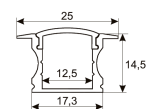

Dimensions

Product dimensions (mm)	8 x 1000 x 2,5
Packing dimensions (mm)	150 x 200 x 4
Net weight (g)	45
Gross weight (Kg)	0,095

Product

Real power (W)	5,5
Real luminous flux (Lm)	543
Luminous efficiency (Lm/W)	98,7
Beam angle (°)	120
Life time (h)	30000
IP	20
Electrical class insulation	Class 3
Photobiological risk	0 - Exempt
Operating temperature	from -20°C to 35°C
Electrical feeding	24 VDC
Energy efficiency class	A+

11.7890.0021.20 1 m length surface profile set. Includes: Anodized aluminium profile (Alu6063-T5) + PC clear diffuser + Installation clips + End caps.

Scheme

11.7890.0031.20

1 m length 45° surface profile set. Includes: Anodized aluminium profile (Alu6063-T5) + PC clear diffuser + Installation clips + End caps.

Scheme

11.7890.1011.20

1 m length recessed profile set. Includes: Recessed anodized aluminium profile (Alu6063-T5) + PC opal diffuser + Installation clips + End caps.

Scheme

11.7890.1021.20

1 m length surface profile set. Includes: Anodized aluminium profile (Alu6063-T5) + PC opal diffuser + Installation clips + End caps.