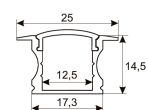

Scheme

1 m. length high efficiency adhesive flexible LED strip from the TROLL family Flexiled.

DESCRIPTION

1 m. length high efficiency adhesive flexible LED strip from the TROLL family Flexiled setting an advanced and innovative thermal balance system through passive dissipation with stable colour temperature of 4000° K (neutral white) optimised to be used as indoor or outdoor lighting where environmental integration was a relevant requirement such as bathrooms, kitchen furniture, shelves or retro-illumination. Designed for wall or ceiling surface mounted. Luminaire built-in a silicone protection diffuser with an angle beam of 120°. Luminaire sets a 5 W LED source with CRI higher than 85 % and a chromatic dispersion lower than 3 SMCD. Fixture has a luminous flux of 543 Lm, with an efficiency of 98,7 Lm/W and a total consumption of 5,5 W. The average life for the luminaire is 30000 h (stabilised at a minimum flux of 70 % from the original). Luminaire is fed at 220-240V; 50/60 Hz. and needs a constant power auxiliary gear.

Item code	11.7890.0584.01
Product type	IN
Category	Surface Linears
Family	Led Profile
Subfamily	Flexiled
Materials	Luminaire built in clear silicone UV protected.
Optical system	Luminaire built-in a silicone protection diffuser.
Installation instructions	Luminaire designed for wall or ceiling surface mounted.
Pictograms