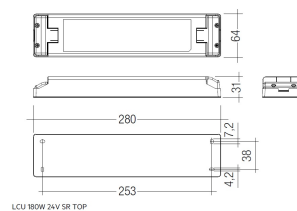

Dimensions	
Product dimensions (mm)	8 x 1000 x 2,5
Packing dimensions (mm)	150 x 200 x 4
Net weight (g)	45
Gross weight (Kg)	0,095

Product	
Real power (W)	5,5
Real luminous flux (Lm)	543
Luminous efficiency (Lm/W)	98,7
Beam angle (°)	120
Life time (h)	30000
IP	20
Electrical class insulation	Class 3
Photobiological risk	0 - Exempt
Operating temperature	from -20°C to 35°C
Electrical feeding	24 VDC
Energy efficiency class	A+

## 71/LD10024

96W Power supply driver from the Troll family Standard DriverP.

Picture

Scheme

71/LD18024

180W Power supply driver from the Troll family Standard DriverP

Picture

Scheme