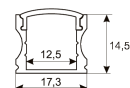

11.7890.1031.20

1 m length 45° surface profile set. Includes: Anodized aluminium profile (Alu6063-T5) + PC opal diffuser + Installation clips + End caps.

Scheme