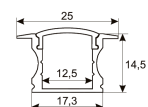

11.7890.1021.20

1 m length surface profile set. Includes: Anodized aluminium profile (Alu6063-T5) + PC opal diffuser + Installation clips + End caps.

Scheme