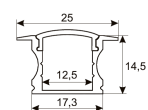

1 m. length high efficiency adhesive flexible LED strip from the TROLL family Flexiled.

DESCRIPTION

1 m. length high efficiency adhesive flexible LED strip from the TROLL family Flexiled setting an advanced and innovative thermal balance system through passive dissipation with stable colour temperature of 4000° K (neutral white) optimised to be used as indoor or outdoor lighting where environmental integration was a relevant requirement such as bathrooms, kitchen furniture, shelves or retro-illumination. Designed for wall or ceiling surface mounted. Luminaire built-in a silicone protection diffuser with an angle beam of 120°. Luminaire sets a 5 W LED source with CRI higher than 85 % and a chromatic dispersion lower than 3 SMCD. Fixture has a luminous flux of 543 Lm, with an efficiency of 98,7 Lm/W and a total consumption of 5,5 W. The average life for the luminaire is 30000 h (stabilised at a minimum flux of 70 % from the original). Luminaire is fed at 220-240V; 50/60 Hz. and needs a constant power auxiliary gear.

Item code	11.7890.0584.01
Product type	IN
Category	Surface Linears
Family	Led Profile
Subfamily	Flexiled
Materials	Luminaire built in clear silicone UV protected.
Optical system	Luminaire built-in a silicone protection diffuser.
Installation instructions	Luminaire designed for wall or ceiling surface mounted.
Pictograms	

Dimensions	
Product dimensions (mm)	8 x 1000 x 2,5
Packing dimensions (mm)	150 x 200 x 4
Net weight (g)	45
Gross weight (Kg)	0,095

Product	
Real power (W)	5,5
Real luminous flux (Lm)	543
Luminous efficiency (Lm/W)	98,7
Beam angle (°)	120
Life time (h)	30000
IP	20
Electrical class insulation	Class 3
Photobiological risk	0 - Exempt
Operating temperature	from -20°C to 35°C
Electrical feeding	24 VDC
Energy efficiency class	A+