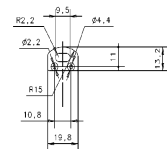

Dimensions

Product dimensions (mm)	8 x 1000 x 2,5
Packing dimensions (mm)	150 x 200 x 4
Net weight (g)	45
Gross weight (Kg)	0,095

Product

Real power (W)	5,5
Real luminous flux (Lm)	543
Luminous efficiency (Lm/W)	98,7
Beam angle (°)	120
Life time (h)	30000
IP	20
Electrical class insulation	Class 3
Photobiological risk	0 - Exempt
Operating temperature	from -20°C to 35°C
Electrical feeding	24 VDC
Energy efficiency class	A+

Scheme

478/C100/00

Transparent cover.

Scheme

478/P100/21

Aluminium profile.

Scheme

478/T/21

Profile covers. (2 units)

Scheme

48/04

With terminals up to 4 mm² section. To join 5 mm² silicone cable to 13 mm².

Picture

71/LD10024

96W Power supply driver from the Troll family Standard DriverP.

Picture