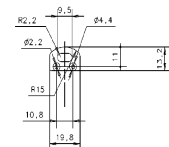

Scheme

48/04

With terminals up to 4 mm² section. To join 5 mm² silicone cable to 13 mm².