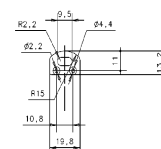

Dimensions

Product dimensions (mm)	8 x 2000 x 2,5
Packing dimensions (mm)	150 x 200 x 4
Net weight (g)	90
Gross weight (Kg)	0,14

Product

Real power (W)	5,5
Real luminous flux (Lm)	543
Luminous efficiency (Lm/W)	98,7
Beam angle (°)	120
Life time (h)	30000
IP	20
Electrical class insulation	Class 3
Photobiological risk	0 - Exempt
Operating temperature	from -20°C to 35°C
Electrical feeding	24 VDC
Energy efficiency class	A+

Scheme

478/C200/00

Transparent cover.

Scheme

478/P200/21

Aluminium profile.

Scheme

478/T/21

Profile covers. (2 units)

Scheme

48/04

With terminals up to 4 mm² section. To join 5 mm² silicone cable to 13 mm².

Picture

71/LD10024

96W Power supply driver from the Troll family Standard DriverP.

Picture