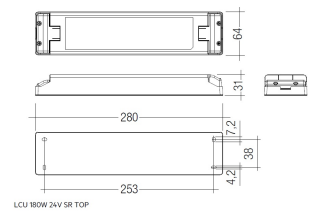

Dimensions

Product dimensions (mm)	8 x 2000 x 2,5
Packing dimensions (mm)	150 x 200 x 4
Net weight (g)	90
Gross weight (Kg)	0,14

Product

Real power (W)	5,5
Real luminous flux (Lm)	543
Luminous efficiency (Lm/W)	98,7
Beam angle (°)	120
Life time (h)	30000
IP	20
Electrical class insulation	Class 3
Photobiological risk	0 - Exempt
Operating temperature	from -20°C to 35°C
Electrical feeding	24 VDC
Energy efficiency class	A+

Profile covers. (2 units)

Scheme

48/04

With terminals up to 4 mm² section. To join 5 mm² silicone cable to 13 mm².

Picture

71/LD10024

96W Power supply driver from the Troll family Standard DriverP.

Picture

Scheme

71/LD18024

180W Power supply driver from the Troll family Standard DriverP

Picture

Scheme

71/LD3524

35W Power supply driver from the Troll family Standard DriverP.

Picture