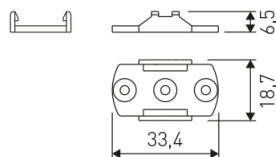

Scheme

478/C200/00

Transparent cover.

Scheme