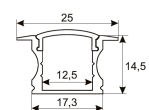

Scheme

2 m. length high efficiency adhesive flexible LED strip from the TROLL family Flexiled.

DESCRIPTION

2 m. length high efficiency adhesive flexible LED strip from the TROLL family Flexiled setting an advanced and innovative thermal balance system through passive dissipation with stable colour temperature of 4000° K (neutral white) optimised to be used as indoor or outdoor lighting where environmental integration was a relevant requirement such as bathrooms, kitchen furniture, shelves or retro-illumination. Designed for wall or ceiling surface mounted. Luminaire built-in a silicone protection diffuser with an angle beam of 120°. Luminaire sets a 5 W LED source with CRI higher than 85 % and a chromatic dispersion lower than 3 SMCD. Fixture has a luminous flux of 543 Lm, with an efficiency of 98,7 Lm/W and a total consumption of 5,5 W. The average life for the luminaire is 30000 h (stabilised at a minimum flux of 70 % from the original). Luminaire is fed at 220-240V; 50/60 Hz. and needs a constant power auxiliary gear.

Item code	11.7890.0584.02
Product type	IN
Category	Surface Linears
Family	Led Profile
Subfamily	Flexiled
Materials	Luminaire built in clear silicone UV protected.
Optical system	Luminaire built-in a silicone protection diffuser.
Installation instructions	Luminaire designed for wall or ceiling surface mounted.
Pictograms