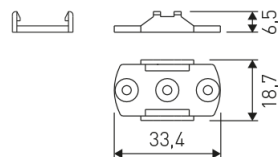

Scheme

478/C200/00

Transparent cover.

Scheme