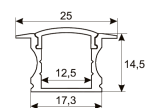

Scheme

2 m. length high efficiency adhesive flexible LED strip from the TROLL family Flexiled.

DESCRIPTION

2 m. length high efficiency adhesive flexible LED strip from the TROLL family Flexiled setting an advanced and innovative thermal balance system through passive dissipation with stable colour temperature of 4000° K (neutral white) optimised to be used as indoor or outdoor lighting where environmental integration was a relevant requirement such as bathrooms, kitchen furniture, shelves or retro-illumination. Designed for wall or ceiling surface mounted. Luminaire built-in a silicone protection diffuser with an angle beam of 120°. Luminaire sets a 5 W LED source with CRI higher than 85 % and a chromatic dispersion lower than 3 SMCD. Fixture has a luminous flux of 543 Lm, with an efficiency of 98,7 Lm/W and a total consumption of 5,5 W. The average life for the luminaire is 30000 h (stabilised at a minimum flux of 70 % from the original). Luminaire is fed at 220-240V; 50/60 Hz. and needs a constant power auxiliary gear.

Item code	11.7890.0584.02
Product type	IN
Category	Surface Linears
Family	Led Profile
Subfamily	Flexiled
Materials	Luminaire built in clear silicone UV protected.
Optical system	Luminaire built-in a silicone protection diffuser.
Installation instructions	Luminaire designed for wall or ceiling surface mounted.
Pictograms