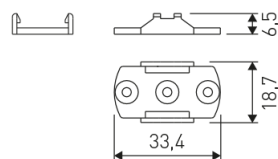

Scheme

478/C200/00

Transparent cover.

Scheme