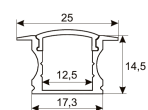

Scheme

2 m. length high efficiency adhesive flexible LED strip from the TROLL family Flexiled.

DESCRIPTION

2 m. length high efficiency adhesive flexible LED strip from the TROLL family Flexiled setting an advanced and innovative thermal balance system through passive dissipation with stable colour temperature of 4000° K (neutral white) optimised to be used as indoor or outdoor lighting where environmental integration was a relevant requirement such as bathrooms, kitchen furniture, shelves or retro-illumination. Designed for wall or ceiling surface mounted. Luminaire built-in a silicone protection diffuser with an angle beam of 120°. Luminaire sets a 5 W LED source with CRI higher than 85 % and a chromatic dispersion lower than 3 SMCD. Fixture has a luminous flux of 543 Lm, with an efficiency of 98,7 Lm/W and a total consumption of 5,5 W. The average life for the luminaire is 30000 h (stabilised at a minimum flux of 70 % from the original). Luminaire is fed at 220-240V; 50/60 Hz. and needs a constant power auxiliary gear.

Item code	11.7890.0584.02
Product type	IN
Category	Surface Linears
Family	Led Profile
Subfamily	Flexiled
Materials	Luminaire built in clear silicone UV protected.
Optical system	Luminaire built-in a silicone protection diffuser.
Installation instructions	Luminaire designed for wall or ceiling surface mounted.
Pictograms