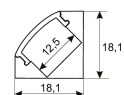

Dimensions

Product dimensions (mm)	8 x 2000 x 2,5
Packing dimensions (mm)	150 x 200 x 4
Net weight (g)	90
Gross weight (Kg)	0,14

Product

Real power (W)	5,5
Real luminous flux (Lm)	543
Luminous efficiency (Lm/W)	98,7
Beam angle (°)	120
Life time (h)	30000
IP	20
Electrical class insulation	Class 3
Photobiological risk	0 - Exempt
Operating temperature	from -20°C to 35°C
Electrical feeding	24 VDC
Energy efficiency class	A+

11.7890.0022.20 2 m length surface profile set. Includes: Anodized aluminium profile (Alu6063-T5) + PC clear diffuser + Installation clips + End caps.

Scheme

11.7890.0032.20

2 m length 45° surface profile set. Includes: Anodized aluminium profile (Alu6063-T5) + PC clear diffuser + Installation clips + End caps.

Scheme

11.7890.1012.20

2 m length recessed profile set. Includes: Anodized aluminium profile (Alu6063-T5) + PC opal diffuser + Installation clips + End caps

Scheme

11.7890.1022.20

2 m length surface profile set. Includes: Anodized aluminium profile (Alu6063-T5) + PC opal diffuser + Installation clips + End caps.

Scheme

11.7890.1032.20

2 m length 45° surface profile set. Includes: Anodized aluminium profile (Alu6063-T5) + PC opal diffuser + Installation clips + End caps.

Scheme

478/33

Upper fastening staples. (1 unit)