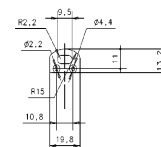

Dimensions

Product dimensions (mm)	8 x 2000 x 2,5
Packing dimensions (mm)	150 x 200 x 4
Net weight (g)	90
Gross weight (Kg)	0,14

Product

Real power (W)	5,5
Real luminous flux (Lm)	543
Luminous efficiency (Lm/W)	98,7
Beam angle (°)	120
Life time (h)	30000
IP	20
Electrical class insulation	Class 3
Photobiological risk	0 - Exempt
Operating temperature	from -20°C to 35°C
Electrical feeding	24 VDC
Energy efficiency class	A+

Scheme

478/C200/00

Transparent cover.

Scheme

478/P200/21

Aluminium profile.

Scheme

478/T/21

Profile covers. (2 units)

Scheme

48/04

With terminals up to 4 mm² section. To join 5 mm² silicone cable to 13 mm².

Picture

71/LD10024

96W Power supply driver from the Troll family Standard DriverP.

Picture