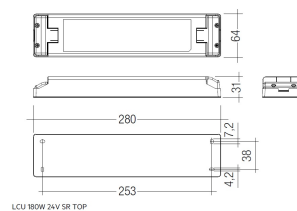

Dimensions

Product dimensions (mm)	8 x 2000 x 2,5
Packing dimensions (mm)	150 x 200 x 4
Net weight (g)	90
Gross weight (Kg)	0,14

Product

Real power (W)	5,5
Real luminous flux (Lm)	543
Luminous efficiency (Lm/W)	98,7
Beam angle (°)	120
Life time (h)	30000
IP	20
Electrical class insulation	Class 3
Photobiological risk	0 - Exempt
Operating temperature	from -20°C to 35°C
Electrical feeding	24 VDC
Energy efficiency class	A+

Profile covers. (2 units)

Scheme

48/04

With terminals up to 4 mm² section. To join 5 mm² silicone cable to 13 mm².

Picture

71/LD10024

96W Power supply driver from the Troll family Standard DriverP.

Picture

Scheme

71/LD18024

180W Power supply driver from the Troll family Standard DriverP

Picture

Scheme

71/LD3524

35W Power supply driver from the Troll family Standard DriverP.

Picture