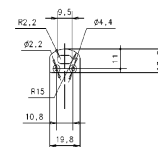

Dimensions

Product dimensions (mm)	8 x 2000 x 2,5
Packing dimensions (mm)	150 x 200 x 4
Net weight (g)	90
Gross weight (Kg)	0,14

Product

Real power (W)	5,5
Real luminous flux (Lm)	543
Luminous efficiency (Lm/W)	98,7
Beam angle (°)	120
Life time (h)	30000
IP	20
Electrical class insulation	Class 3
Photobiological risk	0 - Exempt
Operating temperature	from -20°C to 35°C
Electrical feeding	24 VDC
Energy efficiency class	A+

Scheme

478/C200/00

Transparent cover.

Scheme

478/P200/21

Aluminium profile.

Scheme

478/T/21

Profile covers. (2 units)

Scheme

48/04

With terminals up to 4 mm² section. To join 5 mm² silicone cable to 13 mm².

Picture

71/LD10024

96W Power supply driver from the Troll family Standard DriverP.

Picture