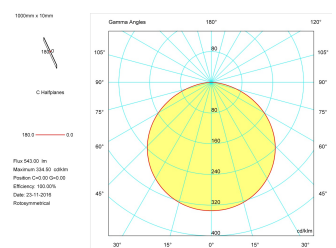

Photometry

Photometry

Accessories

11.7890.0012.20	2 m length recessed profile set. Includes: Anodized aluminium profile (Alu6063-T5) + PC clear diffuser + Installation clips + End caps

Scheme

2 m. length high efficiency adhesive flexible LED strip from the TROLL family Flexiled.

DESCRIPTION

2 m. length high efficiency adhesive flexible LED strip from the TROLL family Flexiled setting an advanced and innovative thermal balance system through passive dissipation with stable colour temperature of 4000° K (neutral white) optimised to be used as indoor or outdoor lighting where environmental integration was a relevant requirement such as bathrooms, kitchen furniture, shelves or retro-illumination. Designed for wall or ceiling surface mounted. Luminaire built-in a silicone protection diffuser with an angle beam of 120°. Luminaire sets a 5 W LED source with CRI higher than 85 % and a chromatic dispersion lower than 3 SMCD. Fixture has a luminous flux of 543 Lm, with an efficiency of 98,7 Lm/W and a total consumption of 5,5 W. The average life for the luminaire is 30000 h (stabilised at a minimum flux of 70 % from the original). Luminaire is fed at 220-240V; 50/60 Hz. and needs a constant power auxiliary gear.

Item code	11.7890.0584.02
Product type	IN
Category	Surface Linears
Family	Led Profile
Subfamily	Flexiled
Materials	Luminaire built in clear silicone UV protected.
Optical system	Luminaire built-in a silicone protection diffuser.
Installation instructions	Luminaire designed for wall or ceiling surface mounted.
Pictograms