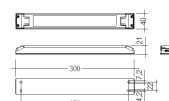

Scheme

71/LD6024

60W Power supply driver from the Troll family Standard DriverP.