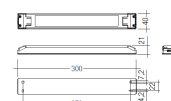

Scheme

71/LD6024

60W Power supply driver from the Troll family Standard DriverP.