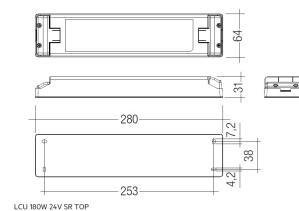

Dimensions

Product dimensions (mm)	8 x 2000 x 2,5
Packing dimensions (mm)	150 x 200 x 4
Net weight (g)	90
Gross weight (Kg)	0,14

Product

Real power (W)	5,5
Real luminous flux (Lm)	543
Luminous efficiency (Lm/W)	98,7
Beam angle (°)	120
Life time (h)	30000
IP	20
Electrical class insulation	Class 3
Photobiological risk	0 - Exempt
Operating temperature	from -20°C to 35°C
Electrical feeding	24 VDC
Energy efficiency class	A+

Profile covers. (2 units)

Scheme

48/04

With terminals up to 4 mm² section. To join 5 mm² silicone cable to 13 mm².

Picture

71/LD10024

96W Power supply driver from the Troll family Standard DriverP.

Picture

Scheme

71/LD18024

180W Power supply driver from the Troll family Standard DriverP

Picture

Scheme

71/LD3524

35W Power supply driver from the Troll family Standard DriverP.

Picture